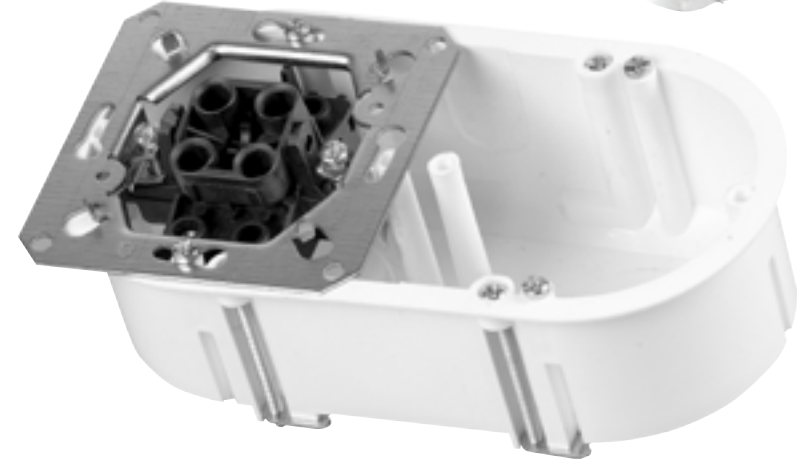

PK-63/45G Dry wall mounting box 3-row with assembly screws

DIMENSION $\varnothing 63 \times 45 \times 3$

COLOR 

CARTON QUANTITY 

PK-63/60G

DIMENSION $\varnothing 63 \times 60 \times 3$

- six connection grommets
- spacing 71 mm
- easy to break culverts
- IP-20