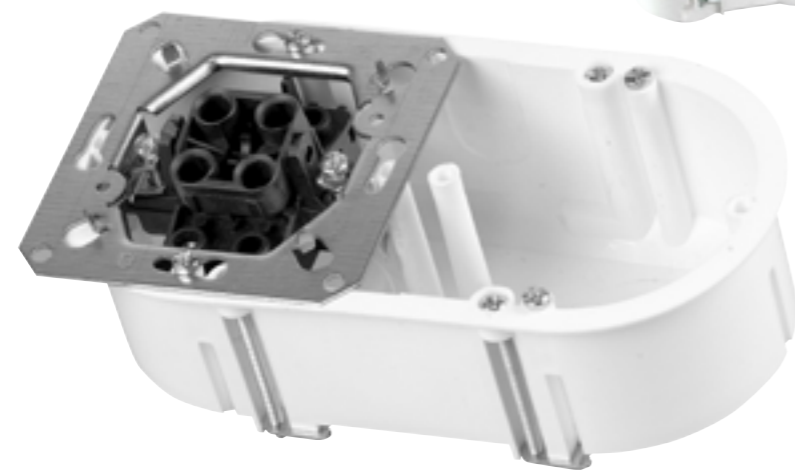

DIMENSION  $\varnothing 62 \times 60 \times 2$

**PK-63/45G** Dry wall mounting box 3-row with assembly screws

DIMENSION  $\varnothing 63 \times 45 \times 3$

COLOR

CARTON QUANTITY

**PK-63/60G**

DIMENSION  $\varnothing 63 \times 60 \times 3$

- six connection grommets
- spacing 71 mm
- easy to break culverts
- IP-20

**TERMINAL STRIPS**

**ZO-1/2,5** Terminal strip

DIMENSION 1-way; 2,5 mm<sup>2</sup>

COLOR mixed colours

CARTON QUANTITY

**ZO-1/4**

DIMENSION 1-way; 4,0 mm<sup>2</sup>