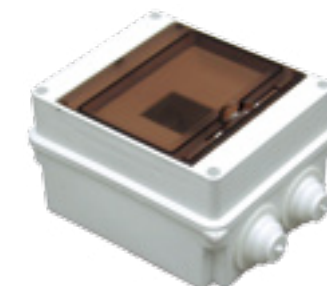

S-6/40 D glands D-30 4 pcs

S-6/55 D Wall fuse box 6x

DESCRIPTION Contains 2 conector strips and 7 terminals four holes glands D-30 x 4 pcs
DIMENSION 130 x 155 x 90
COLOR
CARTON QUANTITY

ears for sealing