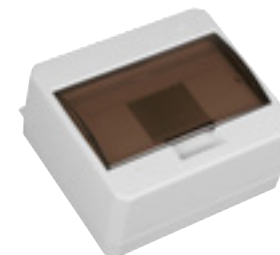

FUSE BOXES

S-2 Wall fuse box 2x

DESCRIPTION For two fuses
 DIMENSION 136 x 42 x 65
 COLOR 
 CARTON QUANTITY 

 ears for sealing

S-3 Wall fuse box 3x

DESCRIPTION For three fuses
 DIMENSION 136 x 61 x 65
 COLOR 
 CARTON QUANTITY 

 ears for sealing

S-3Z with terminal

S-4 Wall fuse box 4x

DESCRIPTION For four fuses
 DIMENSION 141 x 87 x 67
 COLOR 
 CARTON QUANTITY 

 ears for sealing

S-7/PT Dry wall fuse box 7x

DIMENSION 168 x 160 x 70
 COLOR 
 CARTON QUANTITY 

S-4/K Wall fuse box 4x

DESCRIPTION Contains 2 conector strips and 5 terminals
 DIMENSION 113 x 150 x 77,5
 COLOR 
 CARTON QUANTITY 

 ears for sealing

S-7/K Wall fuse box 7x

DESCRIPTION Contains 2 conector strips and 10 terminals
 DIMENSION 170 x 150 x 77,5
 COLOR 
 CARTON QUANTITY 

 ears for sealing

S-9/PT Dry wall fuse box 9x

DIMENSION 191 x 160 x 70
 COLOR 
 CARTON QUANTITY 

S-12/PT Dry wall fuse box 12x

DIMENSION 248 x 160 x 70
 COLOR 
 CARTON QUANTITY 

S-9/K Wall fuse box 9x

DESCRIPTION Contains 2 conector strips and 10 terminals
 DIMENSION 200 x 150 x 77,5
 COLOR 
 CARTON QUANTITY 