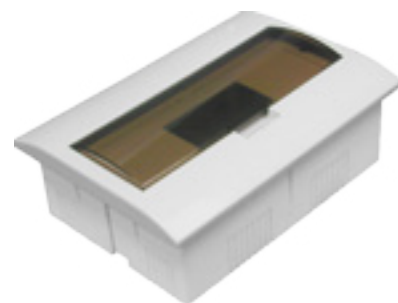

S-4/K Wall fuse box 4x

DESCRIPTION Contains 2 conector strips and 5 terminals
 DIMENSION 113 x 150 x 77,5
 COLOR 
 CARTON QUANTITY 

 ears for sealing

S-7/K Wall fuse box 7x

DESCRIPTION Contains 2 conector strips and 10 terminals
 DIMENSION 170 x 150 x 77,5
 COLOR 
 CARTON QUANTITY 

 ears for sealing

S-9/PT Dry wall fuse box 9x

DIMENSION 191 x 160 x 70
 COLOR 
 CARTON QUANTITY 

S-12/PT Dry wall fuse box 12x

DIMENSION 248 x 160 x 70
 COLOR 
 CARTON QUANTITY 

S-9/K Wall fuse box 9x

DESCRIPTION Contains 2 conector strips and 10 terminals
 DIMENSION 200 x 150 x 77,5
 COLOR 
 CARTON QUANTITY 

 ears for sealing

S-12/K Wall fuse box 12x

DESCRIPTION Contains 2 conector strips and 13 terminals
 DIMENSION 257 x 150 x 77,5
 COLOR 
 CARTON QUANTITY 

 ears for sealing

S-6/40 Wall fuse box 6x

DESCRIPTION Contains 2 conector strips and 7 terminals four holes
 DIMENSION 130 x 155 x 90
 COLOR 
 CARTON QUANTITY 

 ears for sealing

S-6/40 D glands D-30 4 pcs

S-6/55 D Wall fuse box 6x

DESCRIPTION Contains 2 conector strips and 7 terminals four holes glands D-30 x 4 pcs
 DIMENSION 130 x 155 x 90
 COLOR 
 CARTON QUANTITY 