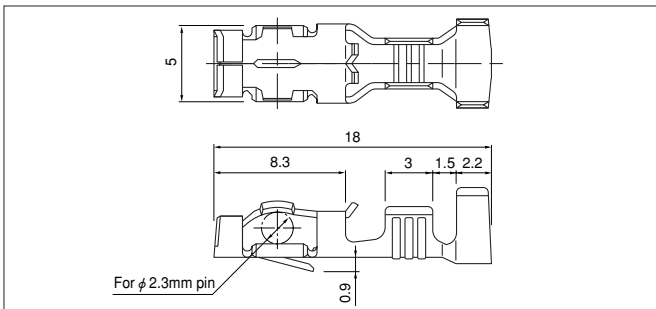

CLUSTER SOCKET

Three-pole socket for connecting cluster pins

This three circuit connector is used to connect cluster pins (2.3 mm in diameter) to the leads of a motor hermetically sealed in a compressor of a refrigerator or a freezer.

* Contact JST for details.

* Compliant with RoHS.

Contact

One wire crimping

Model No.	Applicable wire		Insulation O.D. (mm)	Q'ty/reel
	mm ²	AWG #		
SCS-41T-2.3	0.5~1.25	20~16	1.9~3.4	5,000

Material and Finish