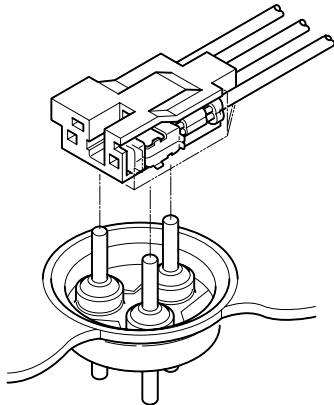

CLUSTER SOCKET

Three-pole socket for connecting cluster pins

This three circuit connector is used to connect cluster pins (2.3 mm in diameter) to the leads of a motor hermetically sealed in a compressor of a refrigerator or a freezer.

The contacts and housing are especially designed and made of high-quality materials for high heat resistance and superior durability.

Standards

Recognized E60389

Certified LR20812

* Refer to "General Instruction and Notice when using Terminals and Connectors" at the end of this catalog.

* Contact JST for details.

* Compliant with RoHS.

Contact

One wire crimping

Model No.	Applicable wire		Insulation O.D. (mm)	Q'ty/reel
	mm ²	AWG #		
SCS-41T-2.3	0.5~1.25	20~16	1.9~3.4	5,000

Material and Finish

Material and Finish

Phosphor bronze, tin-plated

RoHS compliance

Note: 1. SCSN-60T-P2.3 is for the use of one wire crimping. Contact JST for details of regarding applicable wires.

2. Before use, the performance of this socket must be tested with the wire that is to be used.