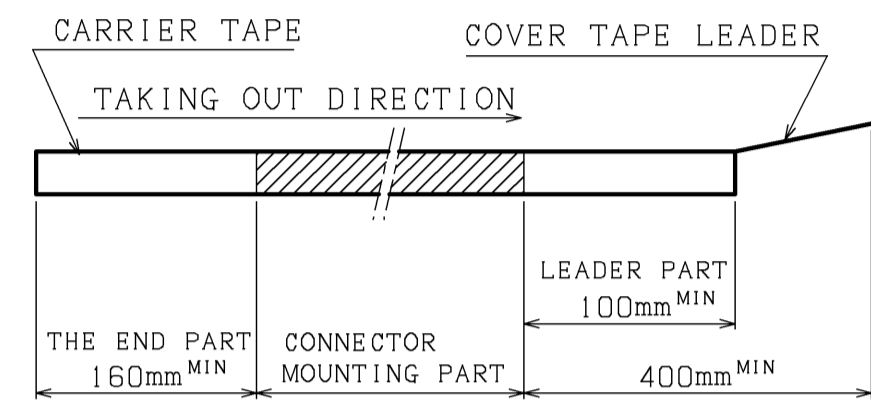

REV.	DESCRIPTION	DATE	DESIGNED
△	Color part No. is added.	AUG. 3.2007	T.S

NOTE

- 1.Connector part:See the DWG. of ZE connector.
- 2.Quantity to be packaged:800pcs/reel
- 3.Leading tape length.

- 4.Cover tape peel strength:0.1~1N
(Peel speed:300mm/minute)

- 5.Material:Carrier tape;Polyester (PET)
Cover tape ;Polyester (PET)
Reel ;Flange;Polystyrene (PS)
Core ;Polypropylene (PP)
Polystyrene (PS)

- 6.Unless otherwise specified,
tolerances are ±0.3

SUCTION TAPE CONFIGURATION