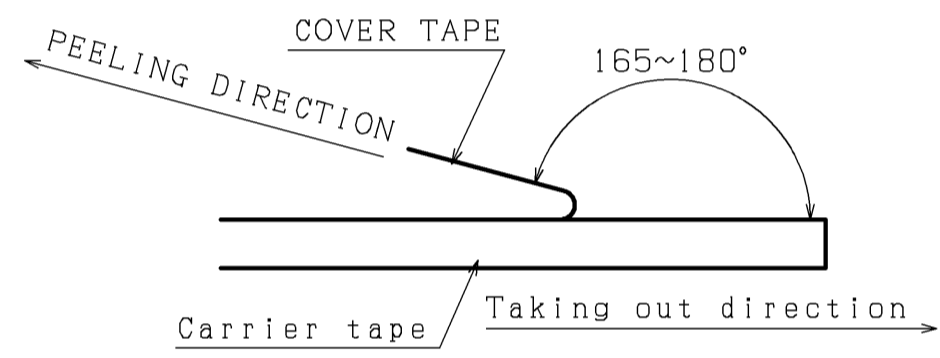

REV.	DESCRIPTION	DATE	DESIGNED
△	Color part No. is added.	AUG. 3.2007	T.S

NOTE

- 1.Connector part:See the DWG. of ZE connector.
- 2.Quantity to be packaged:800pcs/reel
- 3.Leading tape length.

- 4.Cover tape peel strength:0.1~1N
(Peel speed:300mm/minute)

- 5.Material:Carrier tape;Polyester (PET)
Cover tape ;Polyester (PET)
Reel ;Flange;Polystyrene (PS)
Core ;Polypropylene (PP)
Polystyrene (PS)

- 6.Unless otherwise specified,
tolerances are ±0.3

SUCTION TAPE CONFIGURATION