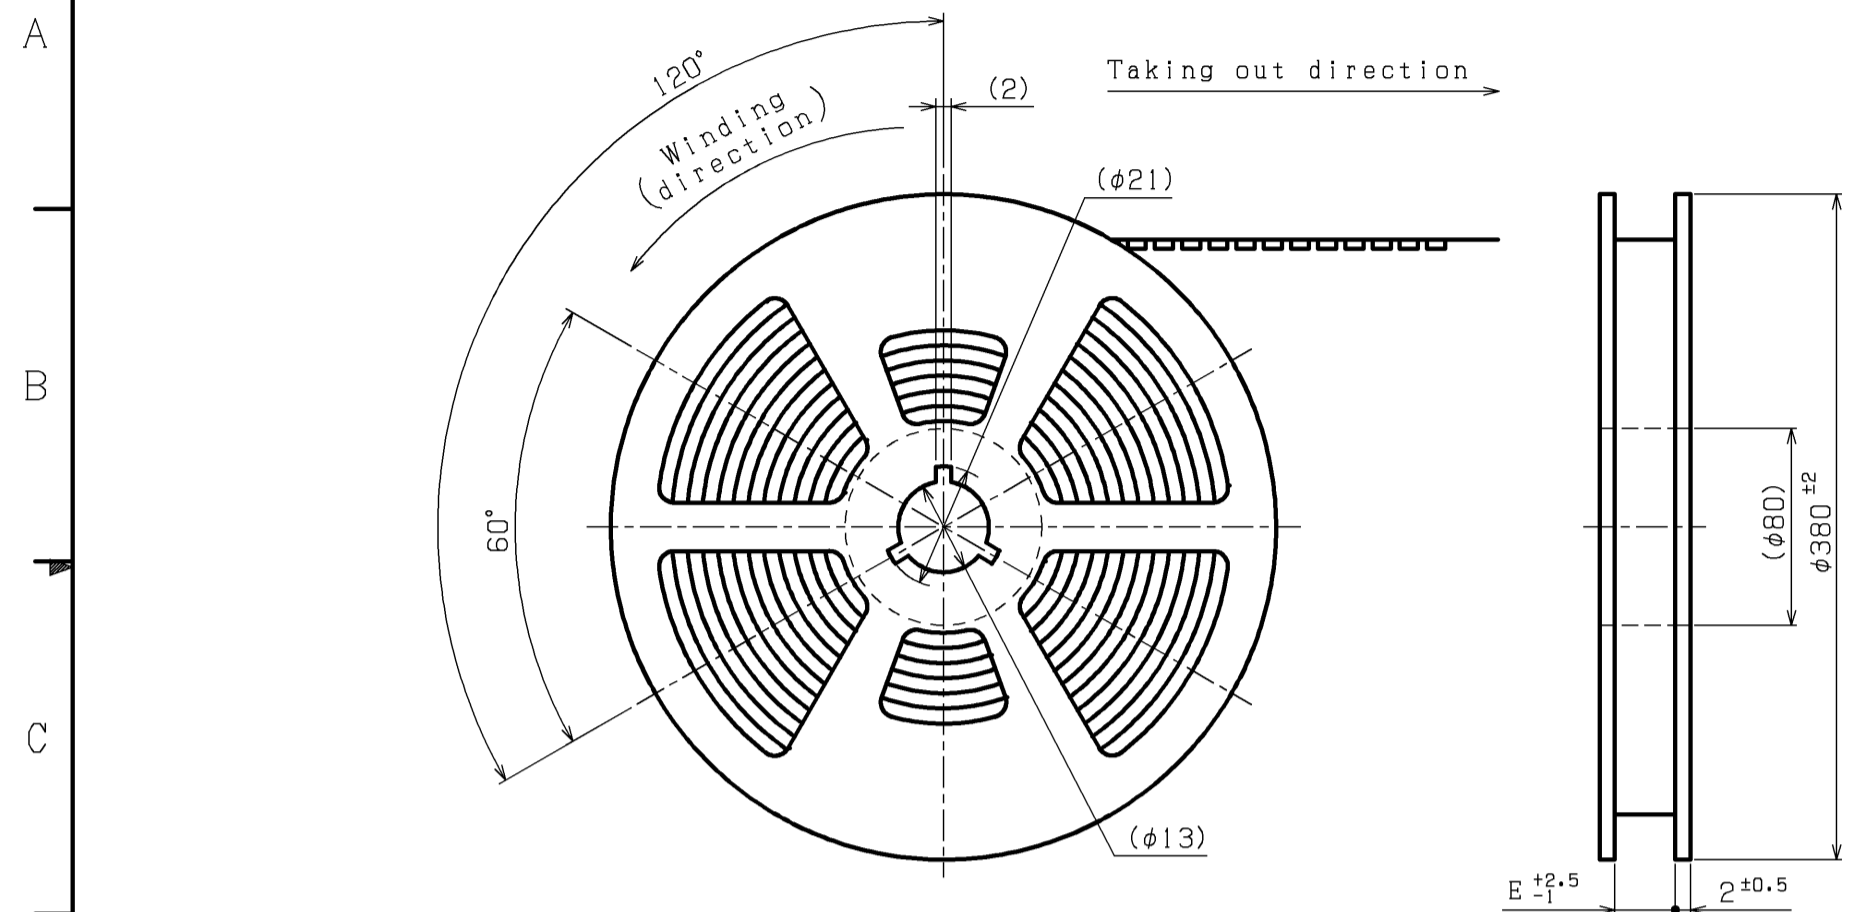

REV.	DESCRIPTION	DATE	DESIGNED
△	Color part No. is added.	AUG. 3.2007	T.S

NOTE

- 1.Connector part:See the DWG. of ZE connector.
- 2.Quantity to be packaged:800pcs/reel
- 3.Leading tape length.

- 4.Cover tape peel strength:0.1~1N
(Peel speed:300mm/minute)

- 5.Material:Carrier tape;Polyester (PET)
Cover tape ;Polyester (PET)
Reel ;Flange;Polystyrene (PS)
Core ;Polypropylene (PP)
Polystyrene (PS)

- 6.Unless otherwise specified,
tolerances are ±0.3

SUCTION TAPE CONFIGURATION

Color	Part No.
Natural	BM()-ZBSS-TBT (LF) (SN)
Moss green	BM()-ZEMGS-TBT (LF) (SN)

Cir- cuts	Dimensions					
	A	B	C	D	E	F
2	7.9	2.2	24.0	11.5	25.5	7.3
3	9.4	3.7	24.0	11.5	25.5	8.8
4	10.9	5.2	24.0	11.5	25.5	10.3
5	12.4	6.7	24.0	11.5	25.5	11.8
6	13.9	8.2	24.0	11.5	25.5	13.3

No.	PART NAME	MATERIAL	SURFACE FINISH	REMARKS
SIZE	UNIT	SCALE	PROJECTION	DATE
A2	METRIC	3:1	⊕	AUG. 3.2007
APPROVED	CHECKED	DESIGNED	DRAWN	SERIES NAME
S.K		T.S	A.S	ZE CONNECTOR EMBOSSED-TAPING
				PART No.
				BM()B-ZE()S-TBT (LF) (SN)
				DRAWING No.
				KRD-41787
				R1