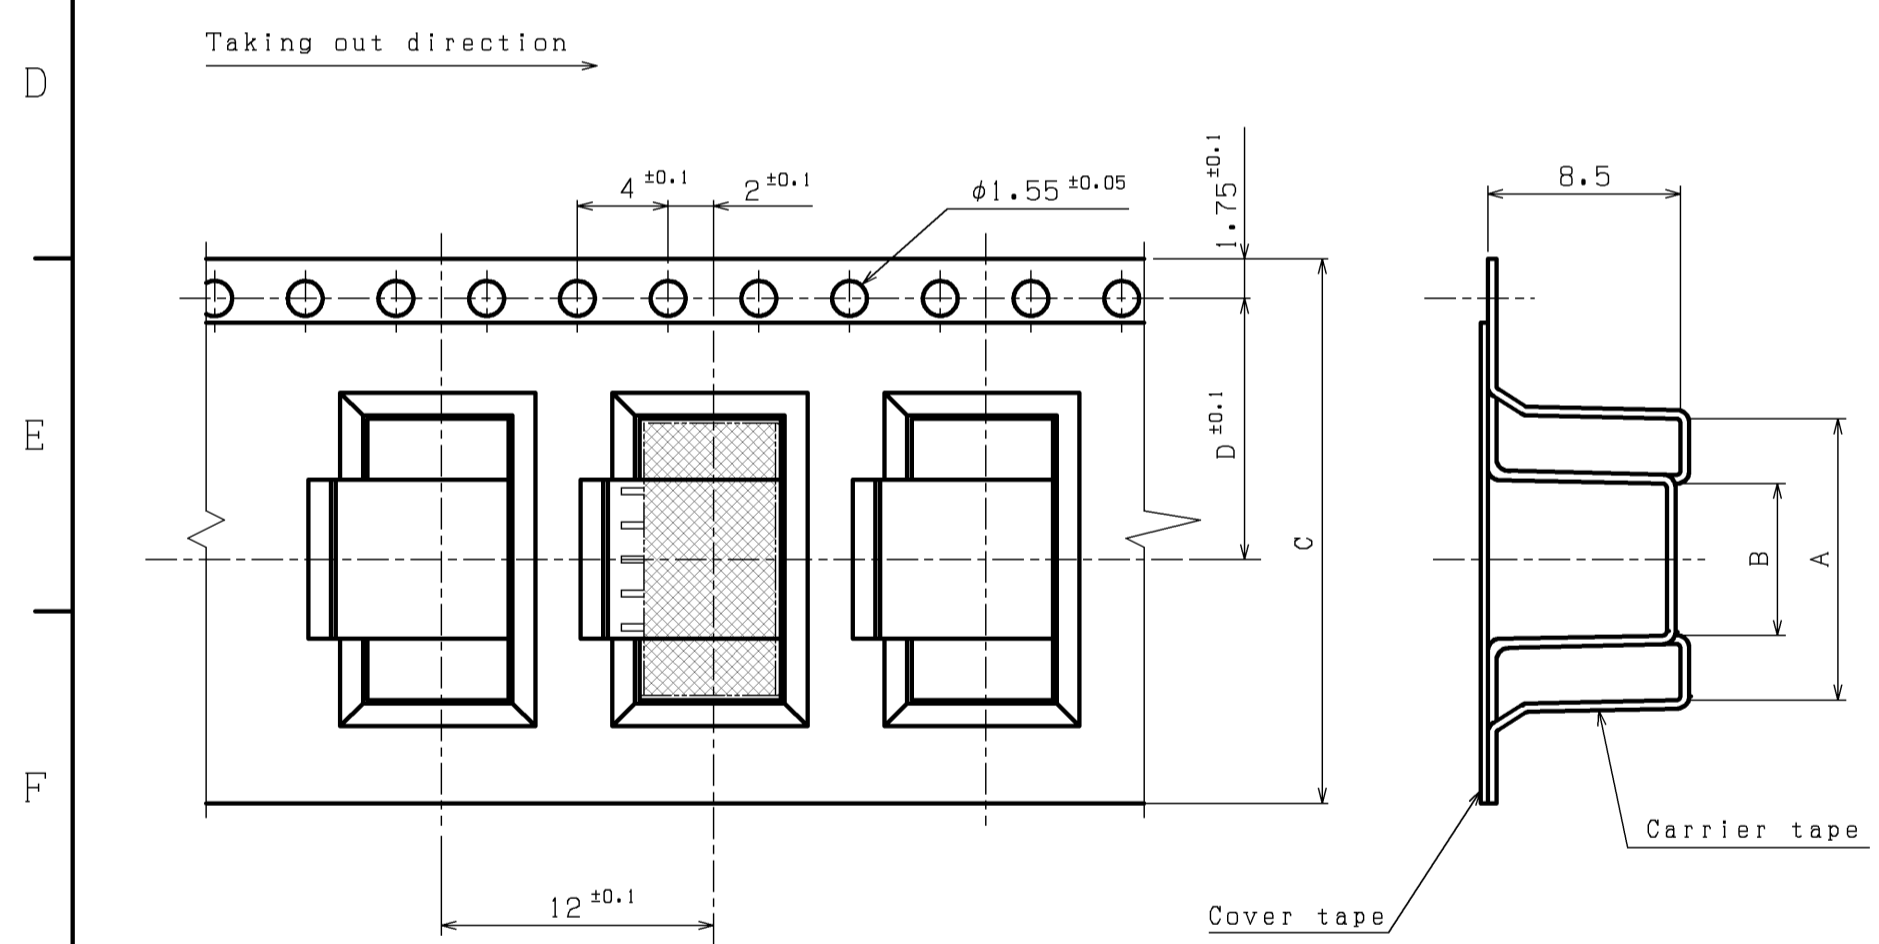

REV.	DESCRIPTION	DATE	DESIGNED
△	Color part No. is added.	AUG. 3.2007	T.S

NOTE

- 1.Connector part:See the DWG. of ZE connector.
- 2.Quantity to be packaged:800pcs/reel
- 3.Leading tape length.

- 4.Cover tape peel strength:0.1~1N
(Peel speed:300mm/minute)

- 5.Material:Carrier tape;Polyester (PET)
Cover tape ;Polyester (PET)
Reel ;Flange;Polystyrene (PS)
Core ;Polypropylene (PP)
Polystyrene (PS)

- 6.Unless otherwise specified,
tolerances are ±0.3

SUCTION TAPE CONFIGURATION

No.	PART NAME	MATERIAL	SURFACE FINISH	REMARKS
SIZE	UNIT	SCALE	PROJECTION	DATE
A2	METRIC	3:1	⊕	AUG. 3.2007
APPROVED	CHECKED	DESIGNED	DRAWN	SERIES NAME
S.K		T.S	A.S	ZE CONNECTOR EMBOSSED-TAPING
				PART No.
				BM()B-ZE()S-TBT (LF) (SN)
				DRAWING No.
				KRD-41787
				R1