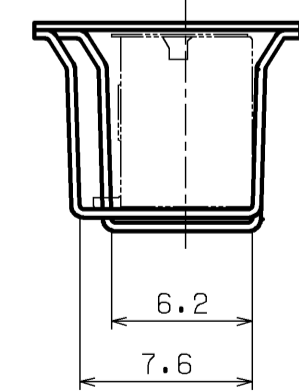

REV.	DESCRIPTION	DATE	DESIGNED
△	Color part No. is added.	AUG. 3.2007	T.S

NOTE

- 1.Connector part:See the DWG. of ZE connector.
- 2.Quantity to be packaged:800pcs/reel
- 3.Leading tape length.

- 4.Cover tape peel strength:0.1~1N
(Peel speed:300mm/minute)

- 5.Material:Carrier tape;Polyester (PET)
Cover tape ;Polyester (PET)
Reel ;Flange;Polystyrene (PS)
Core ;Polypropylene (PP)
Polystyrene (PS)

- 6.Unless otherwise specified,
tolerances are ±0.3

SUCTION TAPE CONFIGURATION

Color	Part No.
Natural	BM()-ZBSS-TBT (LF) (SN)
Moss green	BM()-ZEMGS-TBT (LF) (SN)

Cir- cuts	Dimensions					
	A	B	C	D	E	F
2	7.9	2.2	24.0	11.5	25.5	7.3
3	9.4	3.7	24.0	11.5	25.5	8.8
4	10.9	5.2	24.0	11.5	25.5	10.3
5	12.4	6.7	24.0	11.5	25.5	11.8
6	13.9	8.2	24.0	11.5	25.5	13.3

No.	PART NAME	MATERIAL	SURFACE FINISH	REMARKS
SIZE	UNIT	SCALE	PROJECTION	DATE
A2	METRIC	3:1	⊕	AUG. 3.2007
APPROVED	CHECKED	DESIGNED	DRAWN	SERIES NAME
S.K		T.S	A.S	ZE CONNECTOR EMBOSSED-TAPING
				PART No.
				BM()B-ZE()S-TBT (LF) (SN)
				DRAWING No.
				KRD-41787
				R1