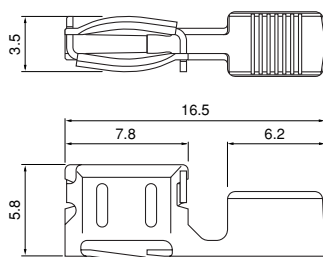

CLUSTER SOCKET

Three-pole socket for connecting cluster pins

This three circuit connector is used to connect cluster pins (2.3 mm in diameter) to the leads of a motor hermetically sealed in a compressor of a refrigerator or a freezer.

The contacts and housing are especially designed and made of high-quality materials for high heat resistance and superior durability.

Standards

Recognized E60389

Certified LR20812

* Refer to "General Instruction and Notice when using Terminals and Connectors" at the end of this catalog.

* Contact JST for details.

* Compliant with RoHS.

Contact

One wire crimping

Model No.	Applicable wire		Insulation O.D. (mm)	Q'ty/reel
	mm ²	AWG #		
SCS-41T-2.3	0.5~1.25	20~16	1.9~3.4	5,000

Material and Finish