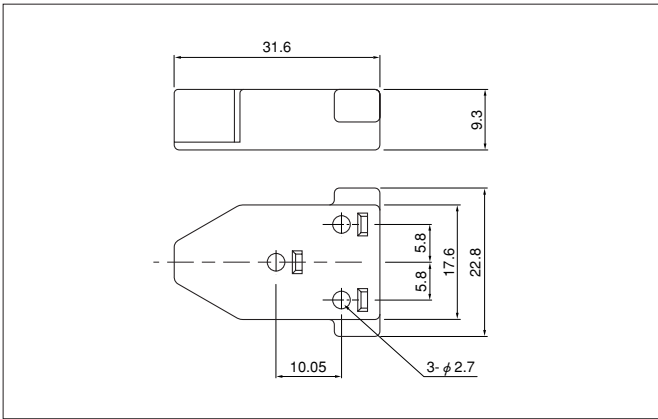

Model No.	Material and Finish	Qty/bag	Applicable contact
3P-CSN PBT	PBT, UL94HB, natural (white)	500	SCSN-41T-P2.3

RoHS compliance