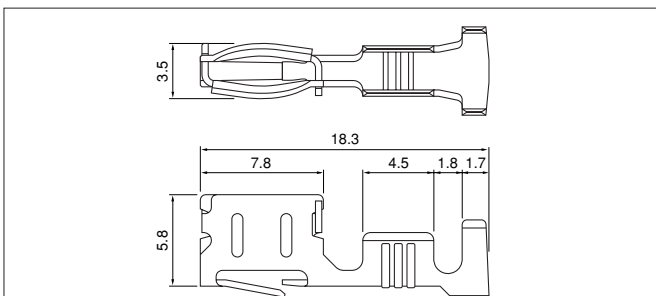

CLUSTER SOCKET

Three-pole socket for connecting cluster pins

This three circuit connector is used to connect cluster pins (2.3 mm in diameter) to the leads of a motor hermetically sealed in a compressor of a refrigerator or a freezer.

* Contact JST for details.

* Compliant with RoHS.

Contact

One wire crimping

Model No.	Applicable wire		Insulation O.D. (mm)	Q'ty/reel
	mm ²	AWG #		
SCS-41T-2.3	0.5~1.25	20~16	1.9~3.4	5,000

Material and Finish