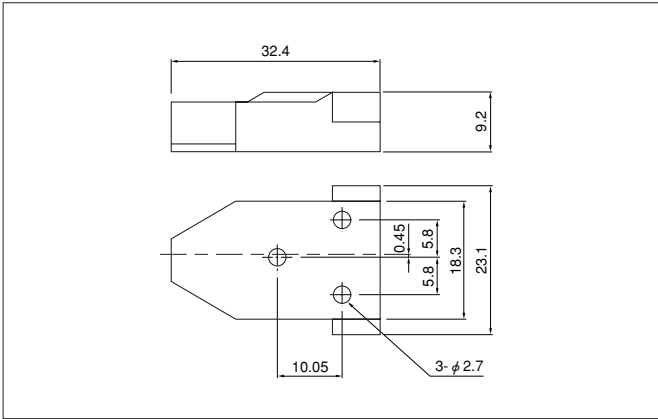

CLUSTER SOCKET

Housing

Model No.	Material and Finish	Qty/bag	Applicable contact
3P-SCS	Phenol, UL94V-1, black	500	SCS-41T-2.3

RoHS compliance