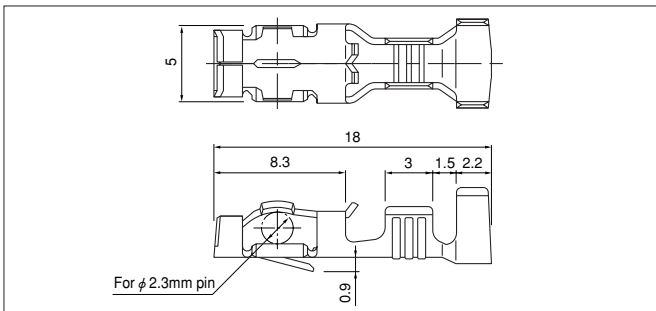

CLUSTER SOCKET

Three-pole socket for connecting cluster pins

This three circuit connector is used to connect cluster pins (2.3 mm in diameter) to the leads of a motor hermetically sealed in a compressor of a refrigerator or a freezer.

* Contact JST for details.

* Compliant with RoHS.

Contact

One wire crimping

Model No.	Applicable wire		Insulation O.D. (mm)	Q'ty/reel
	mm ²	AWG #		
SCS-41T-2.3	0.5~1.25	20~16	1.9~3.4	5,000

Material and Finish