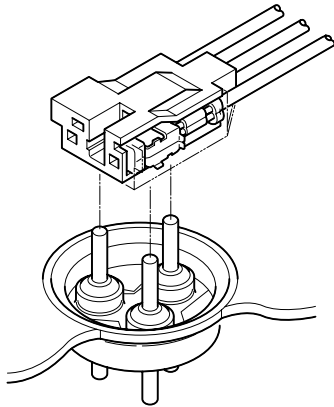

CLUSTER SOCKET

Three-pole socket for connecting cluster pins

This three circuit connector is used to connect cluster pins (2.3 mm in diameter) to the leads of a motor hermetically sealed in a compressor of a refrigerator or a freezer.

The contacts and housing are especially designed and made of high-quality materials for high heat resistance and superior durability.

Standards

Recognized E60389

Certified LR20812

* Refer to "General Instruction and Notice when using Terminals and Connectors" at the end of this catalog.

* Contact JST for details.

* Compliant with RoHS.

Contact

One wire crimping

Model No.	Applicable wire		Insulation O.D. (mm)	Q'ty/reel
	mm ²	AWG #		
SCS-41T-2.3	0.5~1.25	20~16	1.9~3.4	5,000

Material and Finish

Material and Finish

Phosphor bronze, tin-plated

RoHS compliance

Note: 1. SCSN-60T-P2.3 is for the use of one wire crimping. Contact JST for details of regarding applicable wires.

2. Before use, the performance of this socket must be tested with the wire that is to be used.