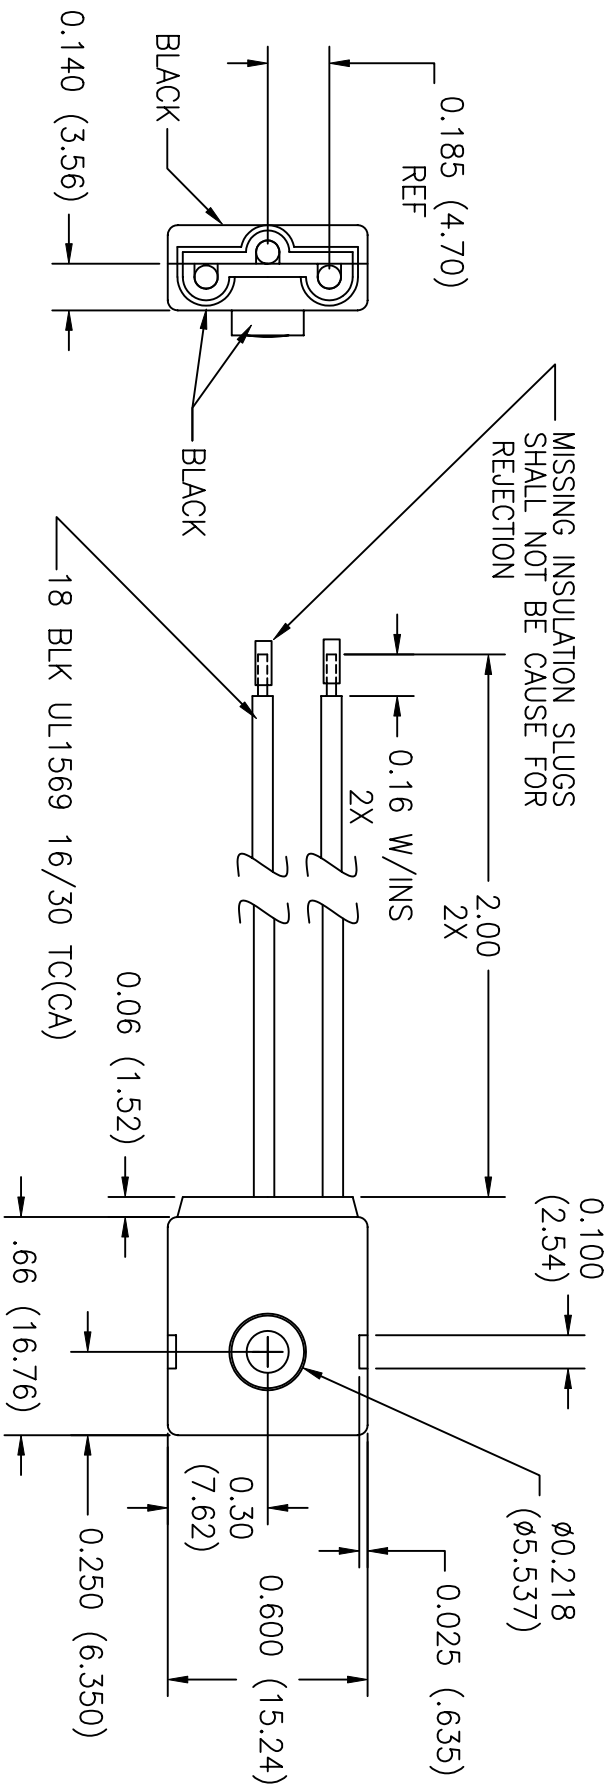

| LTR | EN | DESCRIPTION     | APPR | BY | DATE    |
|-----|----|-----------------|------|----|---------|
| A   | -  | INITIAL RELEASE | RB   | EM | 2-16-04 |
| A1  | -  | ADDED CUST PN   | RB   | EM | 2-24-04 |

MISSING INSULATION SLUGS  
SHALL NOT BE CAUSE FOR  
REJECTION

JUDCO INVENTORY NO. 40-3979-00  
SWITCH TYPE: PUSH ON - PUSH OFF  
J-987-1

CUSTOMER: DIGI KEY  
CUST. PN: 515 PB-ND  
APPROVED BY: \_\_\_\_\_  
DATE: \_\_\_\_\_

DIMENSIONS IN INCHES  
DIMENSIONS ARE REFERENCE

|                    |  |                        |  |
|--------------------|--|------------------------|--|
| DRAWN: EM 02-16-04 |  | TITLE                  |  |
| APPR: KJ 02-16-04  |  | HARBOR CITY CALIFORNIA |  |
| 1415U573A1.DWG     |  | OUTLINE                |  |
| DWG. NO. 1415-573  |  | J-987-1                |  |
| SHEET              |  | 1 OF 1                 |  |