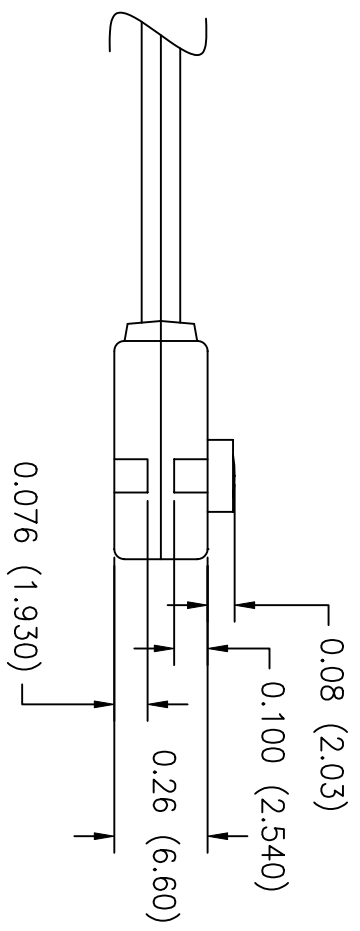

| LTR | EN | DESCRIPTION     | APPR | BY | DATE    |
|-----|----|-----------------|------|----|---------|
| A   | -  | INITIAL RELEASE | RB   | EM | 2-16-04 |
| A1  | -  | ADDED CUST PN   | RB   | EM | 2-24-04 |

MISSING INSULATION SLUGS  
SHALL NOT BE CAUSE FOR  
REJECTION

JUDCO INVENTORY NO. 40-3979-00  
SWITCH TYPE: PUSH ON - PUSH OFF  
J-987-1

CUSTOMER: DIGI KEY  
CUST. PN: 515 PB-ND  
APPROVED BY: \_\_\_\_\_  
DATE: \_\_\_\_\_

DIMENSIONS IN INCHES  
DIMENSIONS ARE REFERENCE

|                    |  |                        |  |
|--------------------|--|------------------------|--|
| DRAWN: EM 02-16-04 |  | TITLE                  |  |
| APPR: KJ 02-16-04  |  | HARBOR CITY CALIFORNIA |  |
| 1415U573A1.DWG     |  | OUTLINE                |  |
| DWG. NO. 1415-573  |  | J-987-1                |  |
| SHEET              |  | 1 OF 1                 |  |