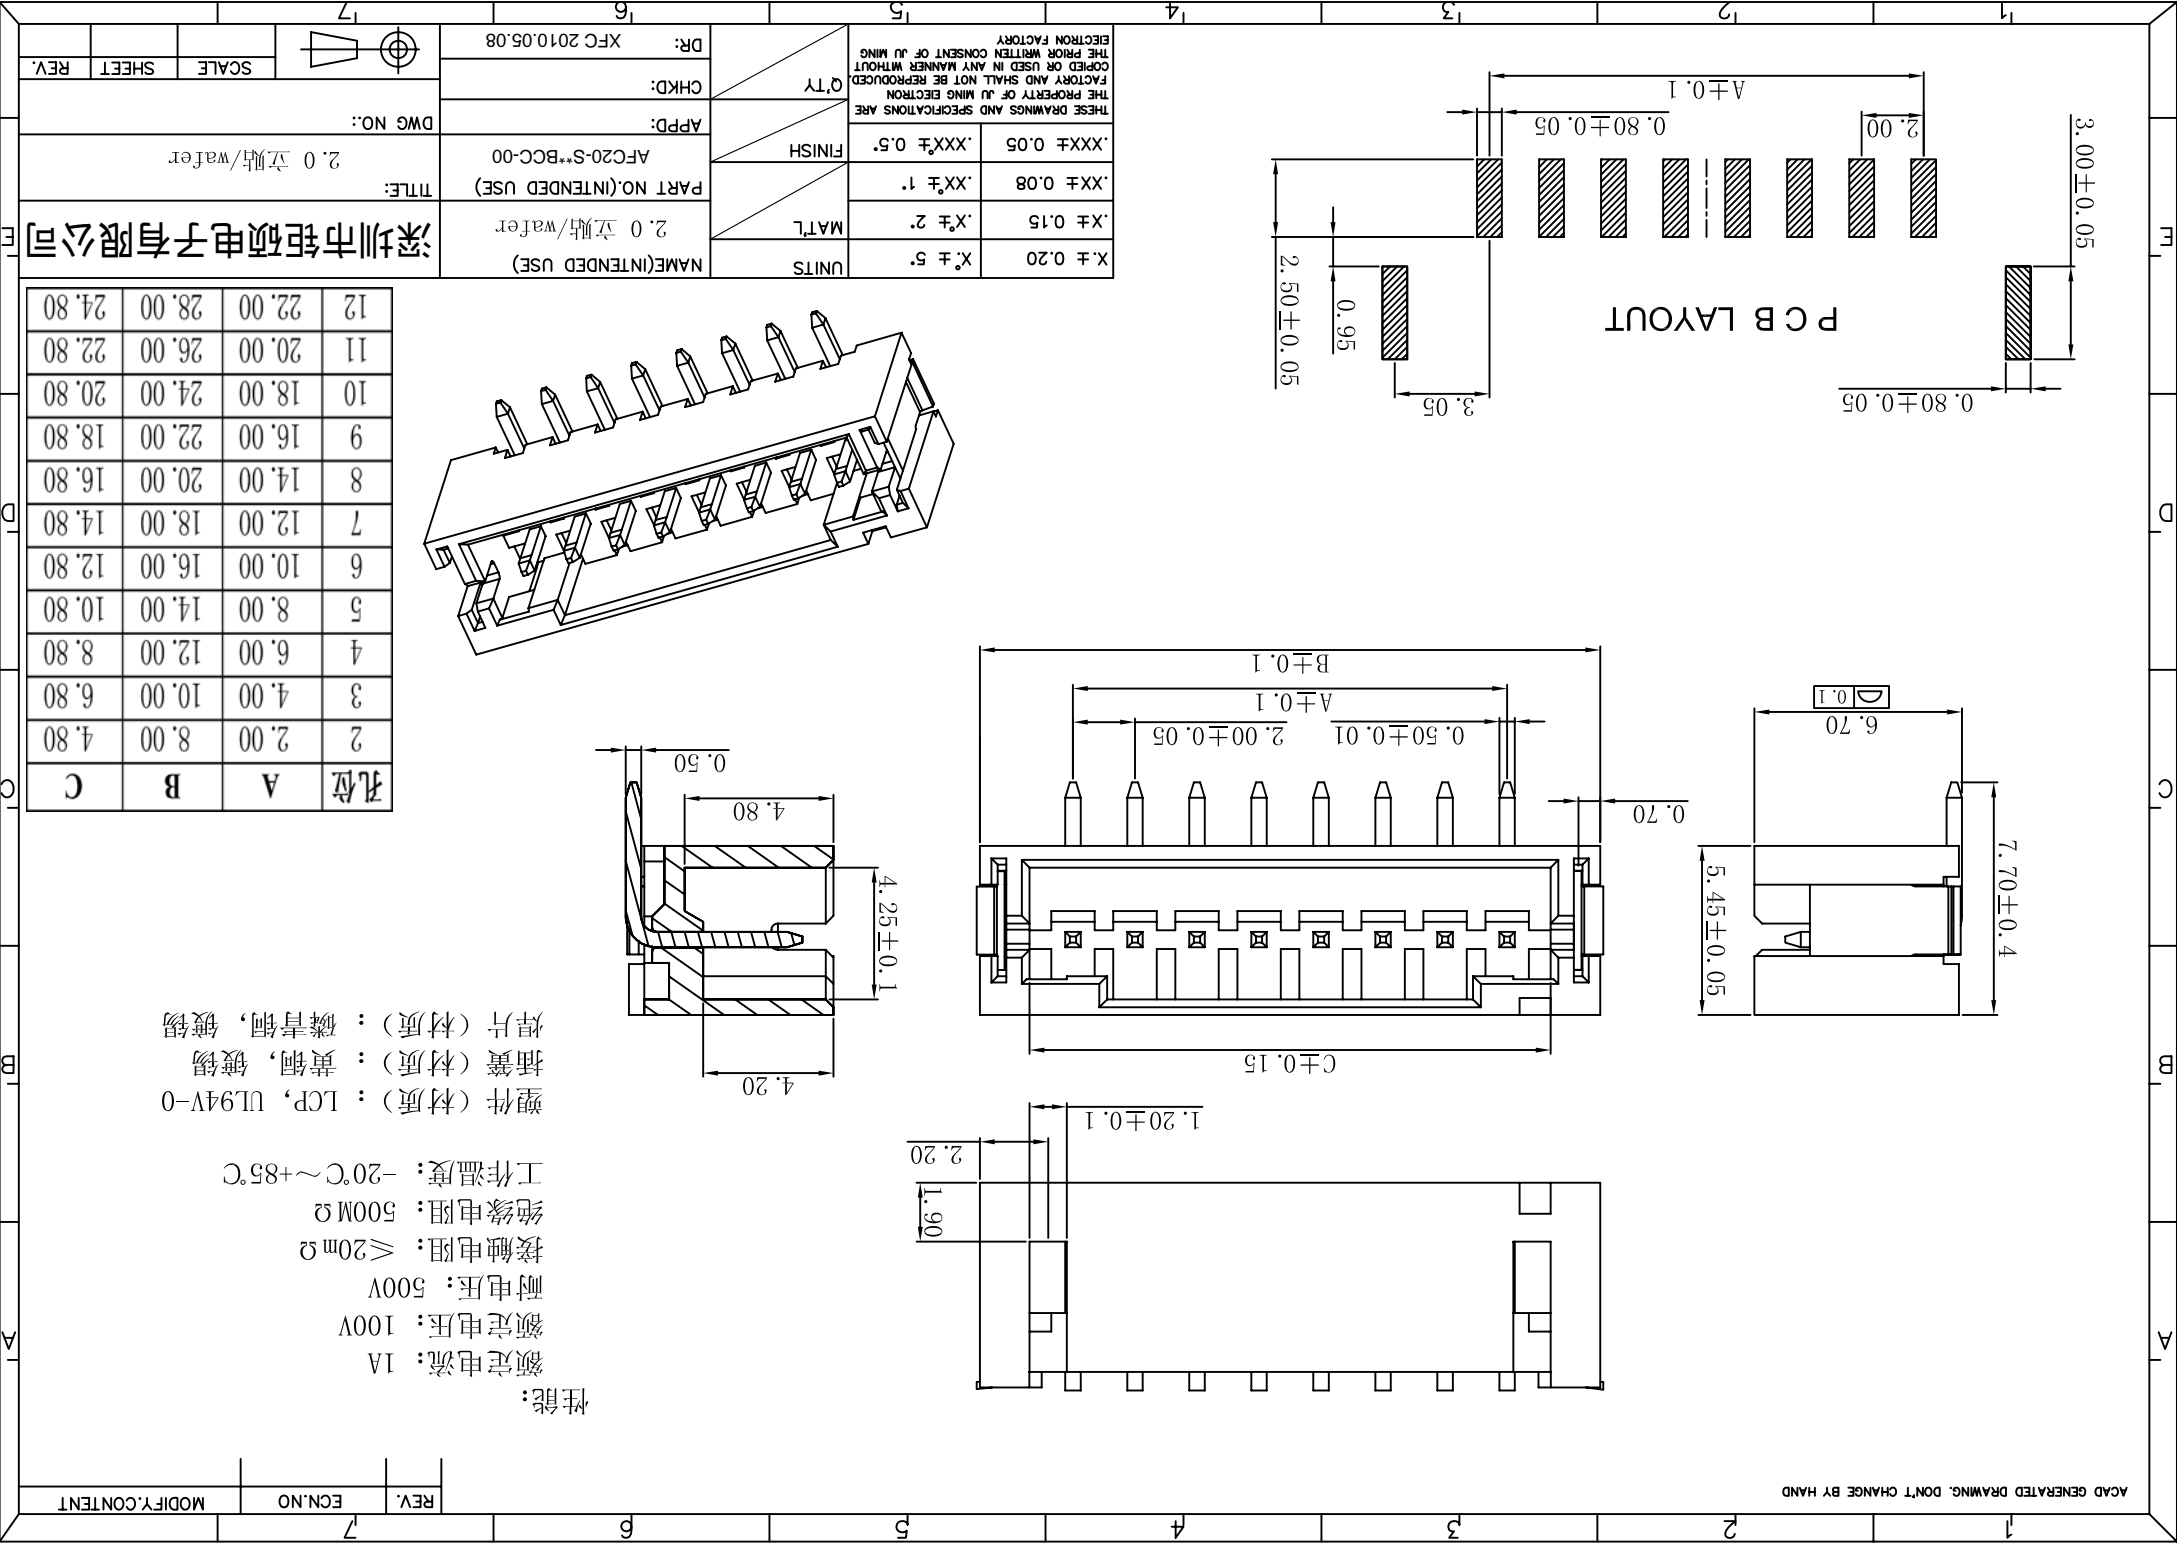

NAME(INTENDED USE)	2.0 立贴/wafer	深圳市钜硕电子有限公司
PART NO.(INTENDED USE)	AFC20-S**BCC-00	TITLE:
FINISH	.XXX± 0.5'	DWG NO.:
Q'TY		APPD:
CHKD:		DR:
UNITS	X'± 5'	X'± 0.20
	X'± 0.15	X'± 0.08
	X'± 1'	.XXX± 0.05
THESE DRAWINGS AND SPECIFICATIONS ARE THE PROPERTY OF JU MING ELECTRON ELECTRON FACTORY. COPIED OR USED IN ANY MANNER WITHOUT THE PRIOR WRITTEN CONSENT OF JU MING ELECTRON FACTORY.		
	XFC 2010.05.08	SCALE
		SHEET
		REV.