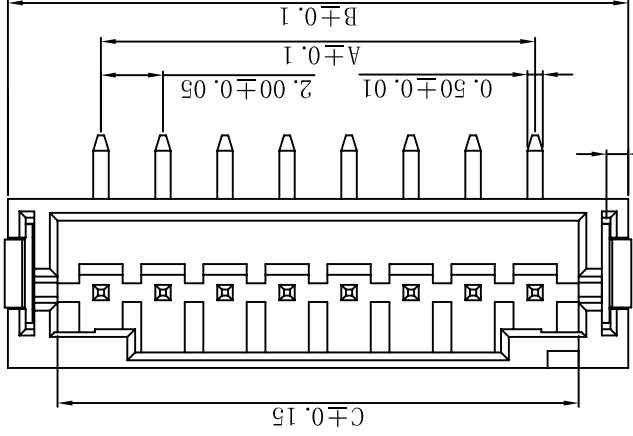

性能:

额定电流: 1A
额定电压: 100V
耐电压: 500V
接触电阻: $\leq 20m\Omega$
绝缘电阻: $500M\Omega$
工作温度: $-20^{\circ}C \sim +85^{\circ}C$

塑件 (材质): LCP, UL94V-0
插簧 (材质): 黄铜, 镀锡
焊片 (材质): 磷青铜, 镀锡