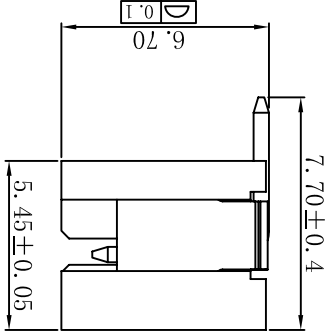

性能:

额定电流: 1A
额定电压: 100V
耐电压: 500V
接触电阻: $\leq 20m\Omega$
绝缘电阻: $500M\Omega$
工作温度: $-20^{\circ}C \sim +85^{\circ}C$

塑件 (材质): LCP, UL94V-0
插簧 (材质): 黄铜, 镀锡
焊片 (材质): 磷青铜, 镀锡