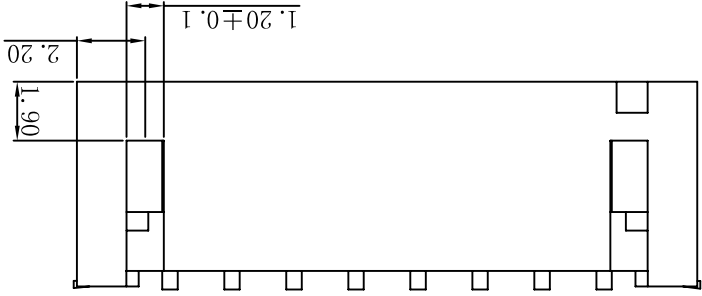

性能:

额定电流: 1A
额定电压: 100V
耐电压: 500V
接触电阻: $\leq 20m\Omega$
绝缘电阻: $500M\Omega$
工作温度: $-20^{\circ}C \sim +85^{\circ}C$

塑件 (材质): LCP, UL94V-0
插簧 (材质): 黄铜, 镀锡
焊片 (材质): 磷青铜, 镀锡