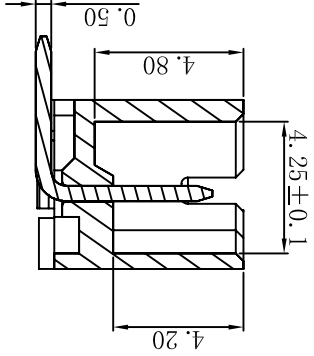

性能:

额定电流: 1A
额定电压: 100V
耐电压: 500V
接触电阻: $\leq 20m\Omega$
绝缘电阻: $500M\Omega$
工作温度: $-20^{\circ}C \sim +85^{\circ}C$

塑件 (材质): LCP, UL94V-0
插簧 (材质): 黄铜, 镀锡
焊片 (材质): 磷青铜, 镀锡