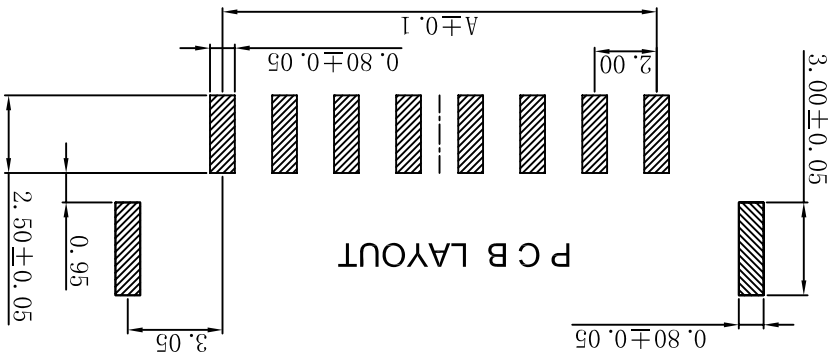

性能:

额定电流: 1A
额定电压: 100V
耐电压: 500V
接触电阻: $\leq 20m\Omega$
绝缘电阻: $500M\Omega$
工作温度: $-20^{\circ}C \sim +85^{\circ}C$

塑件 (材质): LCP, UL94V-0
插簧 (材质): 黄铜, 镀锡
焊片 (材质): 磷青铜, 镀锡