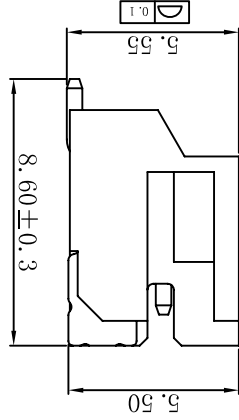

性能:

额定电流: 1A  
 额定电压: 100V  
 耐电压: 500V  
 接触电阻:  $\leq 20m\Omega$   
 绝缘电阻: 500M $\Omega$   
 工作温度:  $-20^{\circ}C \sim +85^{\circ}C$

塑件 (材质): LCP, UL94V-0  
 插簧 (材质): 黄铜, 镀锡  
 焊片 (材质): 磷青铜, 镀锡

孔位	A	B	C
2	2.00	8.00	4.80
3	4.00	10.00	6.80
4	6.00	12.00	8.80
5	8.00	14.00	10.80
6	10.00	16.00	12.80
7	12.00	18.00	14.80
8	14.00	20.00	16.80
9	16.00	22.00	18.80
10	18.00	24.00	20.80
11	20.00	26.00	22.80
12	22.00	28.00	24.80

NAME(INTENDED USE)	2.0 贴片/wafer	NAME(INTENDED USE)	2.0 贴片/wafer
MAT'L	X <sup>2</sup> ± 2'	FINISH	.XXX <sup>2</sup> ± 0.5'
UNITS	X <sup>2</sup> ± 5'	Q'TY	
THESE DRAWINGS AND SPECIFICATIONS ARE THE PROPERTY OF JU MING ELECTRON FACTORY. COPIED OR USED IN ANY MANNER WITHOUT THE PRIOR WRITTEN CONSENT OF JU MING ELECTRON FACTORY.			
DR:	XFC 2010.05.08	CHKD:	
APPD:	AFC20-S**ACC-00	DWG NO.:	
PART NO.(INTENDED USE)		TITLE: 2.0 贴片/wafer	
SCALE		1:1	
B		1/1	