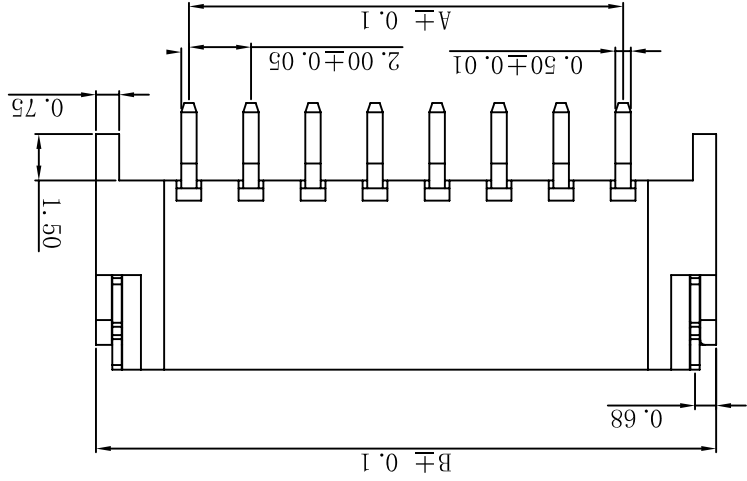

性能:

额定电流: 1A  
 额定电压: 100V  
 耐电压: 500V  
 接触电阻:  $\leq 20m\Omega$   
 绝缘电阻: 500M $\Omega$   
 工作温度:  $-20^{\circ}C \sim +85^{\circ}C$

塑件 (材质): LCP, UL94V-0  
 插簧 (材质): 黄铜, 镀锡  
 焊片 (材质): 磷青铜, 镀锡

孔位	A	B	C
2	2.00	8.00	4.80
3	4.00	10.00	6.80
4	6.00	12.00	8.80
5	8.00	14.00	10.80
6	10.00	16.00	12.80
7	12.00	18.00	14.80
8	14.00	20.00	16.80
9	16.00	22.00	18.80
10	18.00	24.00	20.80
11	20.00	26.00	22.80
12	22.00	28.00	24.80

NAME(INTENDED USE)	2.0 贴片/wafer	NAME(INTENDED USE)	2.0 贴片/wafer
MAT'L	X <sup>2</sup> ± 2'	FINISH	.XXX <sup>2</sup> ± 0.5'
UNITS	X <sup>2</sup> ± 5'	Q'TY	
THESE DRAWINGS AND SPECIFICATIONS ARE THE PROPERTY OF JU MING ELECTRON FACTORY. COPIED OR USED IN ANY MANNER WITHOUT THE PRIOR WRITTEN CONSENT OF JU MING ELECTRON FACTORY.			
DR:	XFC 2010.05.08	CHKD:	
APPD:	AFC20-S**ACC-00	DWG NO.:	
PART NO.(INTENDED USE)		TITLE: 2.0 贴片/wafer	
SCALE		1:1	
B		1/1	