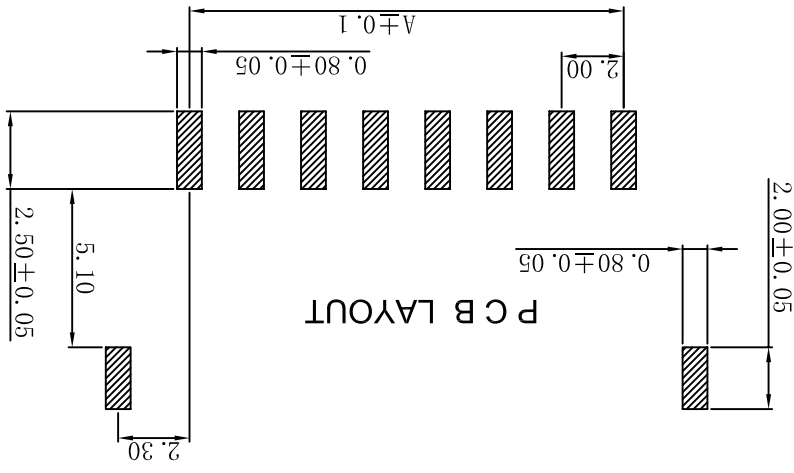

性能:

额定电流: 1A  
 额定电压: 100V  
 耐电压: 500V  
 接触电阻:  $\leq 20m\Omega$   
 绝缘电阻: 500M $\Omega$   
 工作温度:  $-20^{\circ}C \sim +85^{\circ}C$

塑件 (材质): LCP, UL94V-0  
 插簧 (材质): 黄铜, 镀锡  
 焊片 (材质): 磷青铜, 镀锡

孔位	A	B	C
2	2.00	8.00	4.80
3	4.00	10.00	6.80
4	6.00	12.00	8.80
5	8.00	14.00	10.80
6	10.00	16.00	12.80
7	12.00	18.00	14.80
8	14.00	20.00	16.80
9	16.00	22.00	18.80
10	18.00	24.00	20.80
11	20.00	26.00	22.80
12	22.00	28.00	24.80

NAME(INTENDED USE)	2.0 贴片/wafer	NAME(INTENDED USE)	2.0 贴片/wafer
MAT'L	X <sup>2</sup> ± 2'	FINISH	.XXX <sup>2</sup> ± 0.5'
UNITS	X <sup>2</sup> ± 5'	Q'TY	
THESE DRAWINGS AND SPECIFICATIONS ARE THE PROPERTY OF JU MING ELECTRON FACTORY. COPIED OR USED IN ANY MANNER WITHOUT THE PRIOR WRITTEN CONSENT OF JU MING ELECTRON FACTORY.			
DR:	XFC 2010.05.08	CHKD:	
APPD:	AFC20-S**ACC-00	DWG NO.:	
PART NO.(INTENDED USE)		TITLE: 2.0 贴片/wafer	
SCALE		1:1	
B		1/1	