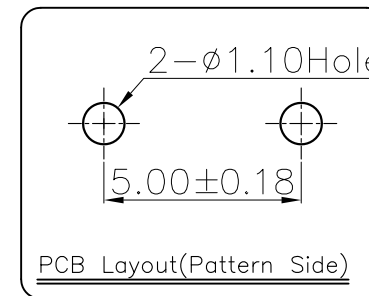

ABIDE BY ROHS

■ Specification :

- 1. Rating : DC12V 50mA
- 2. Contact Resistance : 100mΩ Max
- 3. Insulation Resistance : 100MΩ Min (DC250V)
- 4. Withstand Voltage : AC250V (50-60Hz) for 1 minute
- 5. Operation Force : 70 ± 15gf
- 6. Operation Position : 5.15 ± 0.2mm
- 7. Mechanical Life : 3, 000, 000 Cycles (min)

ECN-1608-16 C 2016.8.20 更新尺寸管控由5.00±0.1变更5.00±0.18

ECN NO. REV. DATE. DESCRIPTION. CHANGE. CHECK. APPRO.