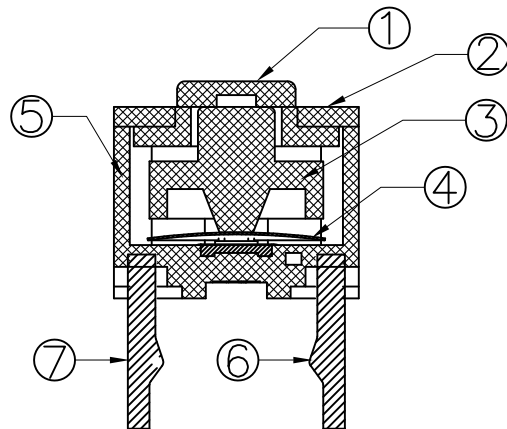

ABIDE BY ROHS

■ Specification :

- 1. Rating : DC12V 50mA
- 2. Contact Resistance : 100mΩ Max
- 3. Insulation Resistance : 100MΩ Min (DC250V)
- 4. Withstand Voltage : AC250V (50-60Hz) for 1 minute
- 5. Operation Force : 70 ± 15gf
- 6. Operation Position : 5.15 ± 0.2mm
- 7. Mechanical Life : 3, 000, 000 Cycles (min)

ITEM	PART NAME	TER'NO.	QTY.	MATERIAL	FINISHING	REMARK
⑦	Terminal	2	1	BRASS(0.25t)	Plating Silver	
⑥	Terminal	1	1	BRASS(0.25t)	Plating Silver	
⑤	Base		1	Nylon	Black	UL94HB
④	Contact		1	AG-SUS301EH		
③	Rubber pad		1	Rubber	White	UL94HB
②	Cover		1	PBT	Black	UL94HB
①	Keystoke		1	POM	Black	UL94HB

APPROVALS		DATE	DONGGUAN CITY KAIHUA ELECTRONICS CO.,LTD		
DRAWN	Chen Geng	2015.8.27	Kaihua		
CHECKED			TITLE:	MI6255 Micro Switch	
APPROVALS			PART NO.	MI625501D06	
TOLERANCES ARE		30<L	±0.30	ANGLE	UNIT: mm
		10<L	±0.20	±2'	SCALE: 1:1
		5<L	±0.15	DRAWING NO.	KHA-MI6255-001EN
		L	±0.10	PROJ:	SHEET 1 OF 1

ECN-1608-16 C 2016.8.20 更新尺寸管控由5.00±0.1变更5.00±0.18

ECN NO. REV. DATE. DESCRIPTION. CHANGE. CHECK. APPRO.