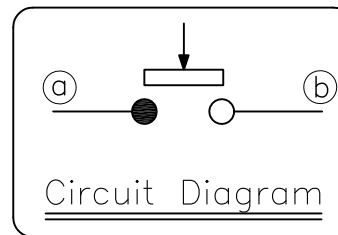

ABIDE BY ROHS

■ Specification :

- 1. Rating : DC12V 50mA
- 2. Contact Resistance : 100mΩ Max
- 3. Insulation Resistance : 100MΩ Min (DC250V)
- 4. Withstand Voltage : AC250V (50-60Hz) for 1 minute
- 5. Operation Force : 70 ± 15gf
- 6. Operation Position : 5.15 ± 0.2mm
- 7. Mechanical Life : 3, 000, 000 Cycles (min)