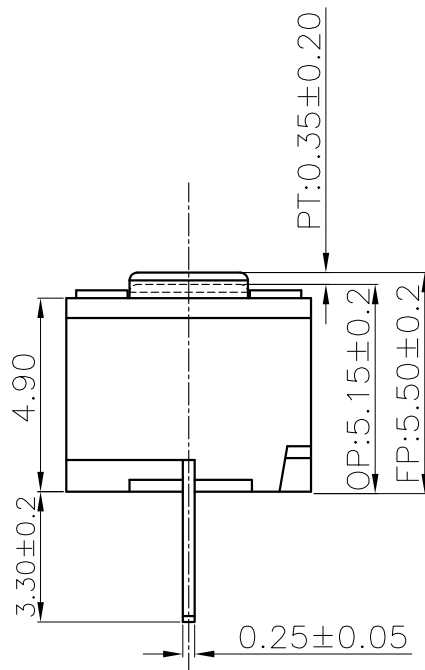

ABIDE BY ROHS

■ Specification :

- 1. Rating : DC12V 50mA
- 2. Contact Resistance : 100mΩ Max
- 3. Insulation Resistance : 100MΩ Min (DC250V)
- 4. Withstand Voltage : AC250V (50-60Hz) for 1 minute
- 5. Operation Force : 70 ± 15gf
- 6. Operation Position : 5.15 ± 0.2mm
- 7. Mechanical Life : 3, 000, 000 Cycles (min)

ITEM	PART NAME	TER'NO.	QTY.	MATERIAL	FINISHING	REMARK
⑦	Terminal	2	1	BRASS(0.25t)	Plating Silver	
⑥	Terminal	1	1	BRASS(0.25t)	Plating Silver	
⑤	Base		1	Nylon	Black	UL94HB
④	Contact		1	AG-SUS301EH		
③	Rubber pad		1	Rubber	White	UL94HB
②	Cover		1	PBT	Black	UL94HB
①	Keystoke		1	POM	Black	UL94HB

ECN-1608-16 C 2016.8.20 更新尺寸管控由5.00±0.1变更5.00±0.18

ECN NO. REV. DATE. DESCRIPTION. CHANGE. CHECK. APPRO.