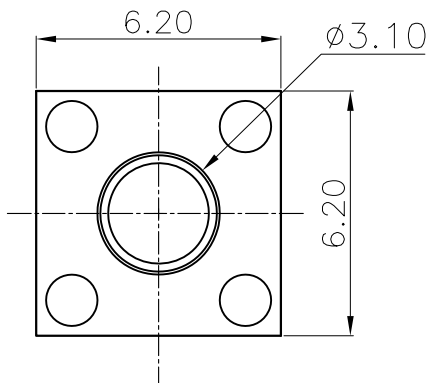

ABIDE BY ROHS

■ Specification :

- 1. Rating : DC12V 50mA
- 2. Contact Resistance : 100mΩ Max
- 3. Insulation Resistance : 100MΩ Min (DC250V)
- 4. Withstand Voltage : AC250V (50-60Hz) for 1 minute
- 5. Operation Force : 70 ± 15gf
- 6. Operation Position : 5.15 ± 0.2mm
- 7. Mechanical Life : 3, 000, 000 Cycles (min)

ECN-1608-16 C 2016.8.20 更新尺寸管控由5.00±0.1变更5.00±0.18

ECN NO. REV. DATE. DESCRIPTION. CHANGE. CHECK. APPRO.