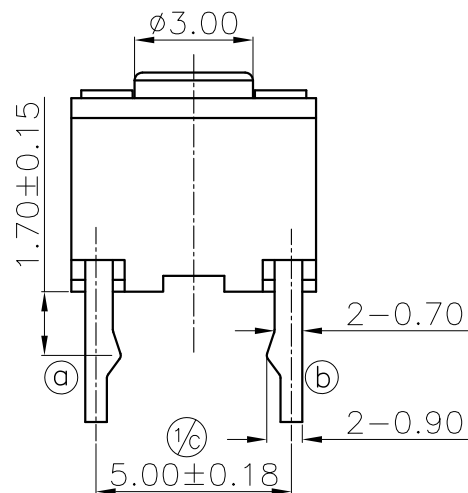

ABIDE BY ROHS

■ Specification :

- 1. Rating : DC12V 50mA
- 2. Contact Resistance : 100mΩ Max
- 3. Insulation Resistance : 100MΩ Min (DC250V)
- 4. Withstand Voltage : AC250V (50-60Hz) for 1 minute
- 5. Operation Force : 70 ± 15gf
- 6. Operation Position : 5.15 ± 0.2mm
- 7. Mechanical Life : 3, 000, 000 Cycles (min)

ITEM	PART NAME	TER'NO.	QTY.	MATERIAL	FINISHING	REMARK
⑦	Terminal	2	1	BRASS(0.25t)	Plating Silver	
⑥	Terminal	1	1	BRASS(0.25t)	Plating Silver	
⑤	Base		1	Nylon	Black	UL94HB
④	Contact		1	AG-SUS301EH		
③	Rubber pad		1	Rubber	White	UL94HB
②	Cover		1	PBT	Black	UL94HB
①	Keystoke		1	POM	Black	UL94HB

APPROVALS		DATE	DONGGUAN CITY KAIHUA ELECTRONICS CO.,LTD		
DRAWN	Chen Geng	2015.8.27	Kaihua		
CHECKED			TITLE:	MI6255 Micro Switch	
APPROVALS			PART NO.	MI625501D06	
TOLERANCES ARE		30<L	±0.30	ANGLE	UNIT: mm
		10<L	±0.20	±2'	SCALE: 1:1
		5<L	±0.15	DRAWING NO.	KHA-MI6255-001EN
		L	±0.10	PROJ:	SHEET 1 OF 1

ECN-1608-16 C 2016.8.20 更新尺寸管控由5.00±0.1变更5.00±0.18

ECN NO. REV. DATE. DESCRIPTION. CHANGE. CHECK. APPRO.