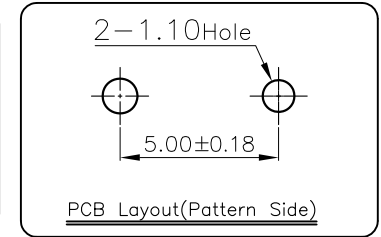

ABIDE BY ROHS

Specification :

1. Rating : DC12V 50mA
2. Contact Resistance : 100mΩ Max
3. Insulation Resistance : 100MΩ Min (DC250V)
4. Withstand Voltage : AC250V (50-60Hz) for 1 minute
5. Operation Force : 80 ± 20gf
6. Operation Position : 5.65 ± 0.2mm
7. Mechanical Life : 3,000,000 Cycles (min)