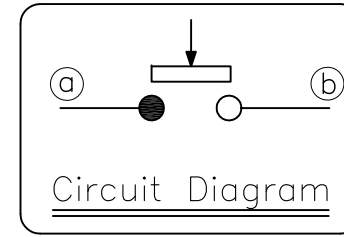

ABIDE BY ROHS

Specification :

1. Rating : DC12V 50mA
2. Contact Resistance : 100mΩ Max
3. Insulation Resistance : 100MΩ Min (DC250V)
4. Withstand Voltage : AC250V (50-60Hz) for 1 minute
5. Operation Force : 80 ± 20gf
6. Operation Position : 5.65 ± 0.2mm
7. Mechanical Life : 3,000,000 Cycles (min)