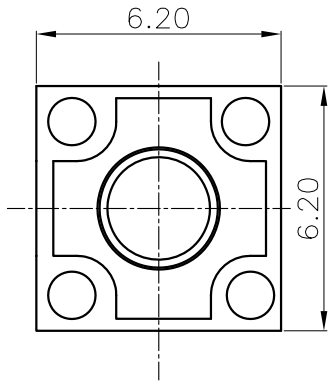

ABIDE BY ROHS

Specification :

1. Rating : DC12V 50mA
2. Contact Resistance : 100mΩ Max
3. Insulation Resistance : 100MΩ Min (DC250V)
4. Withstand Voltage : AC250V (50-60Hz) for 1 minute
5. Operation Force : 80 ± 20gf
6. Operation Position : 5.65 ± 0.2mm
7. Mechanical Life : 3,000,000 Cycles (min)

ITEM	PART NAME	TER'NO.	QTY.	MATERIAL	FINISHING	REMARK
⑦	Terminal	2	1	BRASS(0.3t)	Plating Silver	
⑥	Terminal	1	1	BRASS(0.3t)	Plating Silver	
⑤	Base		1	Nylon	Black	UL94HB
④	Contact		1	AG-SUS301-EH	Plating Silver	
③	Rubber pad		1	Rubber	White	UL94HB
②	Cover		1	PBT	Black	UL94HB
①	Keystoke		1	PBT	White	UL94HB

APPROVALS		DATE	 东莞市凯华电子有限公司 KAIHUA ELECTRONICS CO.,LTD
DRAWN	Chen Geng	2016.8.19	
CHECKED			TITLE: FP=6.0mm Micro Switch
APPROVALS			PART NO. CMI626001D10
TOLERANCES ARE		30<L ±0.30 10<L ≤30 ±0.20 5<L ≤10 ±0.15 L ≤5 ±0.10	ANGLE UNIT: mm SCALE: 1:1 DRAWING NO. KHA-MI6260-002EN SHEET 1 OF 1