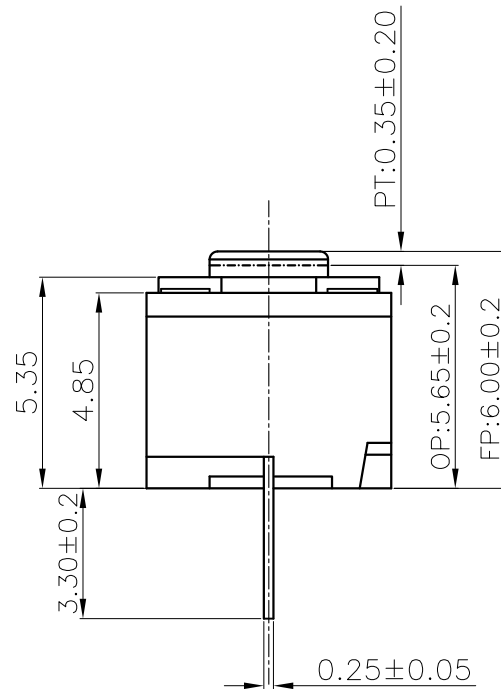

ABIDE BY ROHS

Specification :

1. Rating : DC12V 50mA
2. Contact Resistance : 100mΩ Max
3. Insulation Resistance : 100MΩ Min (DC250V)
4. Withstand Voltage : AC250V (50-60Hz) for 1 minute
5. Operation Force : 80 ± 20gf
6. Operation Position : 5.65 ± 0.2mm
7. Mechanical Life : 3,000,000 Cycles (min)

ITEM	PART NAME	TER'NO.	QTY.	MATERIAL	FINISHING	REMARK
⑦	Terminal	2	1	BRASS(0.3t)	Plating Silver	
⑥	Terminal	1	1	BRASS(0.3t)	Plating Silver	
⑤	Base		1	Nylon	Black	UL94HB
④	Contact		1	AG-SUS301-EH	Plating Silver	
③	Rubber pad		1	Rubber	White	UL94HB
②	Cover		1	PBT	Black	UL94HB
①	Keystoke		1	PBT	White	UL94HB

APPROVALS		DATE	 东莞市凯华电子有限公司 KAIHUA ELECTRONICS CO.,LTD
DRAWN	Chen Geng	2016.8.19	
CHECKED			TITLE: FP=6.0mm Micro Switch
APPROVALS			PART NO. CMI626001D10
TOLERANCES ARE		30<L ±0.30 10<L ≤30 ±0.20 5<L ≤10 ±0.15 L ≤5 ±0.10	ANGLE UNIT: mm SCALE: 1:1 DRAWING NO. KHA-MI6260-002EN SHEET 1 OF 1