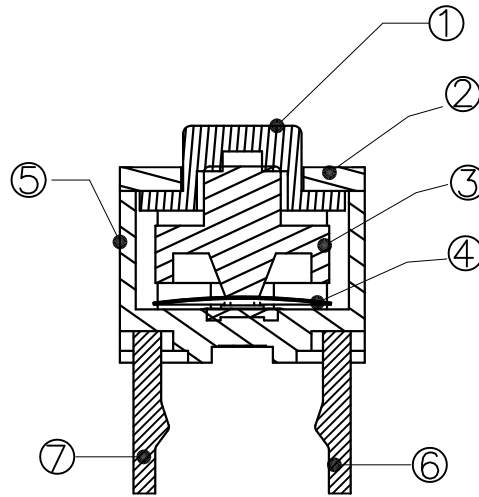

ABIDE BY ROHS

Specification :

1. Rating : DC12V 50mA
2. Contact Resistance : 100mΩ Max
3. Insulation Resistance : 100MΩ Min (DC250V)
4. Withstand Voltage : AC250V (50-60Hz) for 1 minute
5. Operation Force : 80 ± 20gf
6. Operation Position : 5.65 ± 0.2mm
7. Mechanical Life : 3,000,000 Cycles (min)

ITEM	PART NAME	TER'NO.	QTY.	MATERIAL	FINISHING	REMARK
⑦	Terminal	2	1	BRASS(0.3t)	Plating Silver	
⑥	Terminal	1	1	BRASS(0.3t)	Plating Silver	
⑤	Base		1	Nylon	Black	UL94HB
④	Contact		1	AG-SUS301-EH	Plating Silver	
③	Rubber pad		1	Rubber	White	UL94HB
②	Cover		1	PBT	Black	UL94HB
①	Keystoke		1	PBT	White	UL94HB

APPROVALS		DATE	 东莞市凯华电子有限公司 KAIHUA ELECTRONICS CO.,LTD
DRAWN	Chen Geng	2016.8.19	
CHECKED			TITLE: FP=6.0mm Micro Switch
APPROVALS			PART NO. CMI626001D10
TOLERANCES ARE		30<L ±0.30 10<L ≤30 ±0.20 5<L ≤10 ±0.15 L ≤5 ±0.10	ANGLE UNIT: mm SCALE: 1:1 DRAWING NO. KHA-MI6260-002EN SHEET 1 OF 1