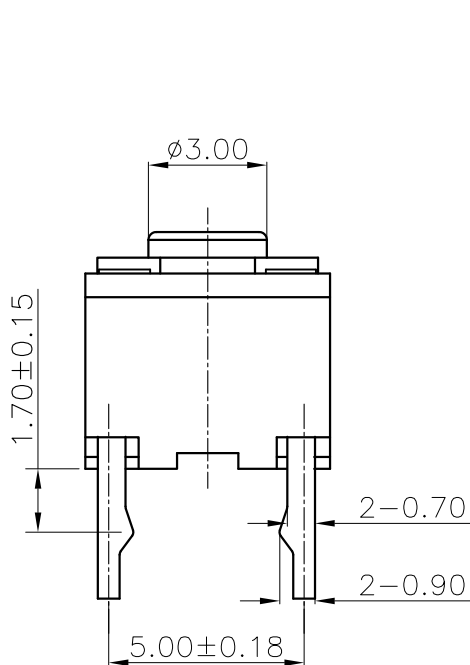

ABIDE BY ROHS

Specification :

1. Rating : DC12V 50mA
2. Contact Resistance : 100mΩ Max
3. Insulation Resistance : 100MΩ Min (DC250V)
4. Withstand Voltage : AC250V (50-60Hz) for 1 minute
5. Operation Force : 80 ± 20gf
6. Operation Position : 5.65 ± 0.2mm
7. Mechanical Life : 3,000,000 Cycles (min)

ITEM	PART NAME	TER'NO.	QTY.	MATERIAL	FINISHING	REMARK
⑦	Terminal	2	1	BRASS(0.3t)	Plating Silver	
⑥	Terminal	1	1	BRASS(0.3t)	Plating Silver	
⑤	Base		1	Nylon	Black	UL94HB
④	Contact		1	AG-SUS301-EH	Plating Silver	
③	Rubber pad		1	Rubber	White	UL94HB
②	Cover		1	PBT	Black	UL94HB
①	Keystoke		1	PBT	White	UL94HB

APPROVALS		DATE	 东莞市凯华电子有限公司 KAIHUA ELECTRONICS CO.,LTD
DRAWN	Chen Geng	2016.8.19	
CHECKED			TITLE: FP=6.0mm Micro Switch
APPROVALS			PART NO. CMI626001D10
TOLERANCES ARE		30<L ±0.30 10<L ≤30 ±0.20 5<L ≤10 ±0.15 L ≤5 ±0.10	ANGLE UNIT: mm SCALE: 1:1 DRAWING NO. KHA-MI6260-002EN SHEET 1 OF 1