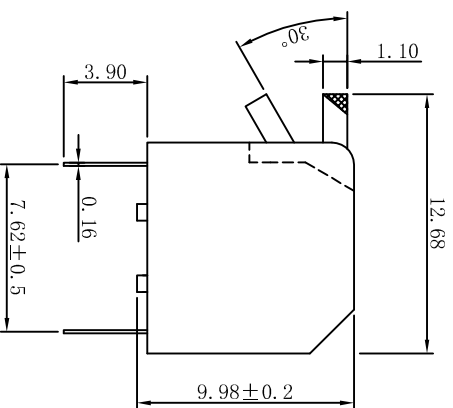

ROHS compliant

REV.	ECN NO.	DRAWN	DATE

NOTES:

1.MECHANICAL:

- 1>. Operation force: 1000gf Max.
- 2>. Operation Temperature: -30 °C to +85°C.
- 3>. Storage Temperature: -40 °C to +85°C.
- 4>. Mechanical Life: 3000 cycles operations.
- 5>. Resistance to Soldering: 260 ±5°C for 3-5 Seconds.
- 6>. Please keep switch in "OFF" when welding.

4.PART NUMBER DESCRIPTION:

DP-XX-R-T

5.PACKING: 29pcs/Tube, 928pcs/Box.

Drawing	DKG	Date	2018.01.20	LINER	ANGLES	PRODUCT Family DP Series Pitch 2.54mm
Check	TOM	Scale	3:1	>0±0.05	>0° ±0.5°	PRAT NO. DP-06-R-T
Approved		Unit	MM	>1±0.10	>5° ±1.0°	FILE NO. SK-DP-006-A
Size	A4	Rev.	A	>10±0.30		PROJECTION