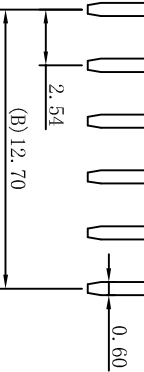

ROHS compliant

REV.	ECN NO.	DRAWN	DATE

NOTES:

1.MECHANICAL:

- 1>. Operation force: 1000gf Max.
- 2>. Operation Temperature: -30 °C to +85°C.
- 3>. Storage Temperature: -40 °C to +85°C.
- 4>. Mechanical Life: 3000 cycles operations.
- 5>. Resistance to Soldering: 260 ±5°C for 3-5 Seconds.
- 6>. Please keep switch in "OFF" when welding.

2.MATERIAL:

- 1>. Base: UL94V-0 PBT Thermoplastic / Color:Black.
- 2>. COVER: UL94V-0 PBT Thermoplastic / Color:Red, Black, Blue.
- 3>. ACTUATOR: UL94V-0 PBT High Thermoplastic / Color: White.
- 4>. TERMINAL: Copper alloy with gold plating for1.5u".

4.PART NUMBER DESCRIPTION:

DP-XX-R-T

5.PACKING: 29pcs/Tube, 928pcs/Box.

Drawing	DKG	Date	2018.01.20	LINER	ANGLES	PRODUCT Family DP Series Pitch 2.54mm
Check	TOM	Scale	3:1	>0±0.05	>0° ±0.5°	PRAT NO. DP-06-R-T
Approved		Unit	MM	>1±0.10	>5° ±1.0°	FILE NO. SK-DP-006-A
Size	A4	Rev.	A	>10±0.30		PROJECTION