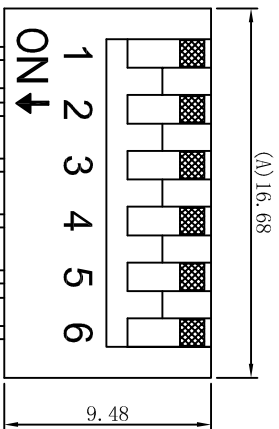

ROHS compliant

REV.	ECN NO.	DRAWN	DATE

NOTES:

1.MECHANICAL:

- 1>. Operation force: 1000gf Max.
- 2>. Operation Temperature: -30 °C to +85°C.
- 3>. Storage Temperature: -40 °C to +85°C.
- 4>. Mechanical Life: 3000 cycles operations.
- 5>. Resistance to Soldering: 260 ±5°C for 3-5 Seconds.
- 6>. Please keep switch in "OFF" when welding.

2.MATERIAL:

- 1>. Base: UL94V-0 PBT Thermoplastic / Color:Black.
- 2>. COVER: UL94V-0 PBT Thermoplastic / Color:Red, Black, Blue.
- 3>. ACTUATOR: UL94V-0 PBT High Thermoplastic / Color: White.
- 4>. TERMINAL: Copper alloy with gold plating for1.5u".

4.PART NUMBER DESCRIPTION:

DP-XX-R-T

5.PACKING: 29pcs/Tube, 928pcs/Box.

Drawing	DKG	Date	2018.01.20	LINER	ANGLES	PRODUCT Family DP Series Pitch 2.54mm
Check	TOM	Scale	3:1	>0±0.05	>0° ±0.5°	PRAT NO. DP-06-R-T
Approved		Unit	MM	>1±0.10	>5° ±1.0°	FILE NO. SK-DP-006-A
Size	A4	Rev.	A	>10±0.30		PROJECTION