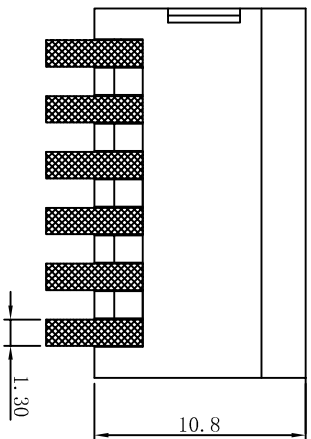

ROHS compliant

REV.	ECN NO.	DRAWN	DATE

NOTES:

1.MECHANICAL:

- 1>. Operation force: 1000gf Max.
- 2>. Operation Temperature: -30 °C to +85°C.
- 3>. Storage Temperature: -40 °C to +85°C.
- 4>. Mechanical Life: 3000 cycles operations.
- 5>. Resistance to Soldering: 260 ±5°C for 3-5 Seconds.
- 6>. Please keep switch in "OFF" when welding.

2.MATERIAL:

- 1>. Base: UL94V-0 PBT Thermoplastic / Color:Black.
- 2>. COVER: UL94V-0 PBT Thermoplastic / Color:Red, Black, Blue.
- 3>. ACTUATOR: UL94V-0 PBT High Thermoplastic / Color: White.
- 4>. TERMINAL: Copper alloy with gold plating for1.5u".

4.PART NUMBER DESCRIPTION:

DP-XX-R-T

5.PACKING: 29pcs/Tube, 928pcs/Box.

Drawing	DKG	Date	2018.01.20	LINER	ANGLES	PRODUCT Family DP Series Pitch 2.54mm
Check	TOM	Scale	3:1	>0±0.05	>0° ±0.5°	PRAT NO. DP-06-R-T
Approved		Unit	MM	>1±0.10	>5° ±1.0°	FILE NO. SK-DP-006-A
Size	A4	Rev.	A	>10±0.30		PROJECTION