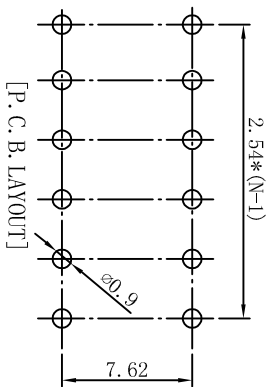

ROHS compliant

REV.	ECN NO.	DRAWN	DATE

NOTES:

1.MECHANICAL:

- 1>. Operation force: 1000gf Max.
- 2>. Operation Temperature: -30 °C to +85°C.
- 3>. Storage Temperature: -40 °C to +85°C.
- 4>. Mechanical Life: 3000 cycles operations.
- 5>. Resistance to Soldering: 260 ±5°C for 3-5 Seconds.
- 6>. Please keep switch in "OFF" when welding.

2.MATERIAL:

- 1>. Base: UL94V-0 PBT Thermoplastic / Color:Black.
- 2>. COVER: UL94V-0 PBT Thermoplastic / Color:Red, Black, Blue.
- 3>. ACTUATOR: UL94V-0 PBT High Thermoplastic / Color: White.
- 4>. TERMINAL: Copper alloy with gold plating for1.5u".

4.PART NUMBER DESCRIPTION:

DP-XX-R-T

5.PACKING: 29pcs/Tube, 928pcs/Box.

Drawing	DKG	Date	2018.01.20	LINER	ANGLES	PRODUCT Family DP Series Pitch 2.54mm
Check	TOM	Scale	3:1	>0±0.05	>0° ±0.5°	PRAT NO. DP-06-R-T
Approved		Unit	MM	>1±0.10	>5° ±1.0°	FILE NO. SK-DP-006-A
Size	A4	Rev.	A	>10±0.30		PROJECTION