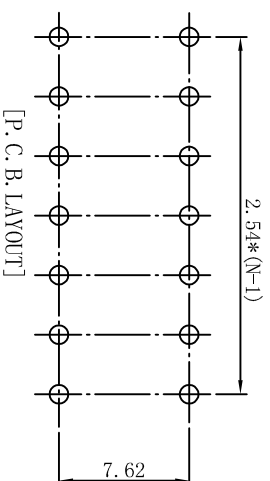

ROHS compliant

REV.	ECN NO.	DRAWN	DATE

**NOTES:**

**1.MECHANICAL:**

- 1>. Operation force: 1000gf Max.
- 2>. Operation Temperature: -30 °C to +85°C.
- 3>. Storage Temperature: -40 °C to +85°C.
- 4>. Mechanical Life: 3000 cycles operations.
- 5>. Resistance to Soldering: 260 ±5°C for 3-5 Seconds.
- 6>. Please keep switch in "OFF" when welding.

**2.MATERIAL:**

- 1>. Base: UL94V-0 PBT Thermoplastic / Color:Black.
- 2>. COVER: UL94V-0 PBT Thermoplastic / Color:Red, Black, Blue.
- 3>. ACTUATOR: UL94V-0 PBT High Thermoplastic / Color: White.
- 4>. TERMINAL: Copper alloy with gold plating for1.5u".

**4.PART NUMBER DESCRIPTION:**

**5.PACKING: 25pcs/Tube, 1000pcs/Box.**

Drawing	DKG	Date	2018.01.20	LINER	ANGLES	PRODUCT Family DP Series Pitch 2.54mm
Check	TOM	Scale	3:1	>0±0.05	>0° ±0.5°	PRAT NO. DP-07-B-T
Approved		Unit	MM	>1±0.10	>5° ±1.0°	FILE NO. SK-DP-007-B
Size	A4	Rev.	A	>10±0.30		PROJECTION