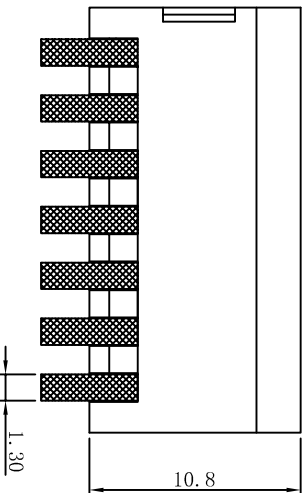

ROHS compliant

REV.	ECN NO.	DRAWN	DATE

**NOTES:**

**1.MECHANICAL:**

- 1>. Operation force: 1000gf Max.
- 2>. Operation Temperature: -30 °C to +85°C.
- 3>. Storage Temperature: -40 °C to +85°C.
- 4>. Mechanical Life: 3000 cycles operations.
- 5>. Resistance to Soldering: 260 ±5°C for 3-5 Seconds.
- 6>. Please keep switch in "OFF" when welding.

**2.MATERIAL:**

- 1>. Base: UL94V-0 PBT Thermoplastic / Color:Black.
- 2>. COVER: UL94V-0 PBT Thermoplastic / Color:Red, Black, Blue.
- 3>. ACTUATOR: UL94V-0 PBT High Thermoplastic / Color: White.
- 4>. TERMINAL: Copper alloy with gold plating for1.5u".

**4.PART NUMBER DESCRIPTION:**

**5.PACKING: 25pcs/Tube, 1000pcs/Box.**

Drawing	DKG	Date	2018.01.20	LINER	ANGLES	PRODUCT Family DP Series Pitch 2.54mm
Check	TOM	Scale	3:1	>0±0.05	>0° ±0.5°	PRAT NO. DP-07-B-T
Approved		Unit	MM	>1±0.10	>5° ±1.0°	FILE NO. SK-DP-007-B
Size	A4	Rev.	A	>10±0.30		PROJECTION