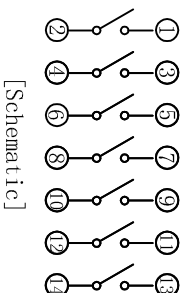

ROHS compliant

REV.	ECN NO.	DRAWN	DATE

**NOTES:**

**1.MECHANICAL:**

- 1>. Operation force: 1000gf Max.
- 2>. Operation Temperature: -30 °C to +85°C.
- 3>. Storage Temperature: -40 °C to +85°C.
- 4>. Mechanical Life: 3000 cycles operations.
- 5>. Resistance to Soldering: 260 ±5°C for 3-5 Seconds.
- 6>. Please keep switch in "OFF" when welding.

**2.MATERIAL:**

- 1>. Base: UL94V-0 PBT Thermoplastic / Color:Black.
- 2>. COVER: UL94V-0 PBT Thermoplastic / Color:Red, Black, Blue.
- 3>. ACTUATOR: UL94V-0 PBT High Thermoplastic / Color: White.
- 4>. TERMINAL: Copper alloy with gold plating for1.5u".

**4.PART NUMBER DESCRIPTION:**

**5.PACKING: 25pcs/Tube, 1000pcs/Box.**

Drawing	DKG	Date	2018.01.20	LINER	ANGLES	PRODUCT Family DP Series Pitch 2.54mm
Check	TOM	Scale	3:1	>0±0.05	>0° ±0.5°	PRAT NO. DP-07-B-T
Approved		Unit	MM	>1±0.10	>5° ±1.0°	FILE NO. SK-DP-007-B
Size	A4	Rev.	A	>10±0.30		PROJECTION