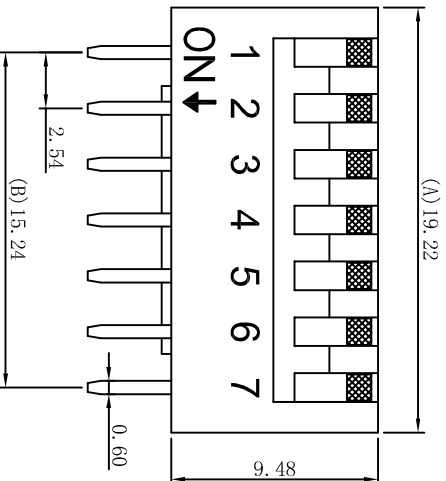

ROHS compliant

REV.	ECN NO.	DRAWN	DATE

**NOTES:**

**1.MECHANICAL:**

- 1>. Operation force: 1000gf Max.
- 2>. Operation Temperature: -30 °C to +85°C.
- 3>. Storage Temperature: -40 °C to +85°C.
- 4>. Mechanical Life: 3000 cycles operations.
- 5>. Resistance to Soldering: 260 ±5°C for 3-5 Seconds.
- 6>. Please keep switch in "OFF" when welding.

**2.MATERIAL:**

- 1>. Base: UL94V-0 PBT Thermoplastic / Color:Black.
- 2>. COVER: UL94V-0 PBT Thermoplastic / Color:Red, Black, Blue.
- 3>. ACTUATOR: UL94V-0 PBT High Thermoplastic / Color: White.
- 4>. TERMINAL: Copper alloy with gold plating for1.5u".

**4.PART NUMBER DESCRIPTION:**

**5.PACKING: 25pcs/Tube, 1000pcs/Box.**

Drawing	DKG	Date	2018.01.20	LINER	ANGLES	PRODUCT Family DP Series Pitch 2.54mm
Check	TOM	Scale	3:1	>0±0.05	>0° ±0.5°	PRAT NO. DP-07-B-T
Approved		Unit	MM	>1±0.10	>5° ±1.0°	FILE NO. SK-DP-007-B
Size	A4	Rev.	A	>10±0.30		PROJECTION