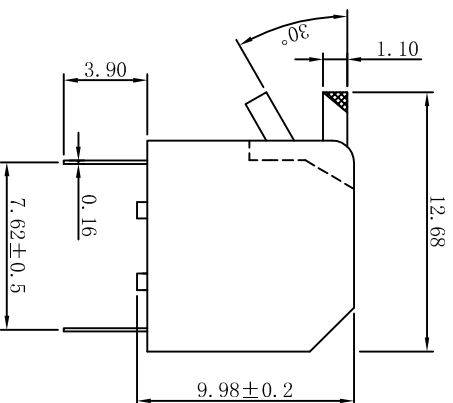

ROHS compliant

REV.	ECN NO.	DRAWN	DATE

**NOTES:**

**1.MECHANICAL:**

- 1>. Operation force: 1000gf Max.
- 2>. Operation Temperature: -30 °C to +85°C.
- 3>. Storage Temperature: -40 °C to +85°C.
- 4>. Mechanical Life: 3000 cycles operations.
- 5>. Resistance to Soldering: 260 ±5°C for 3-5 Seconds.
- 6>. Please keep switch in "OFF" when welding.

**4.PART NUMBER DESCRIPTION:**

**5.PACKING: 25pcs/Tube, 1000pcs/Box.**

Drawing	DKG	Date	2018.01.20	LINER	ANGLES	PRODUCT Family DP Series Pitch 2.54mm
Check	TOM	Scale	3:1	>0±0.05	>0° ±0.5°	PRAT NO. DP-07-B-T
Approved		Unit	MM	>1±0.10	>5° ±1.0°	FILE NO. SK-DP-007-B
Size	A4	Rev.	A	>10±0.30		PROJECTION