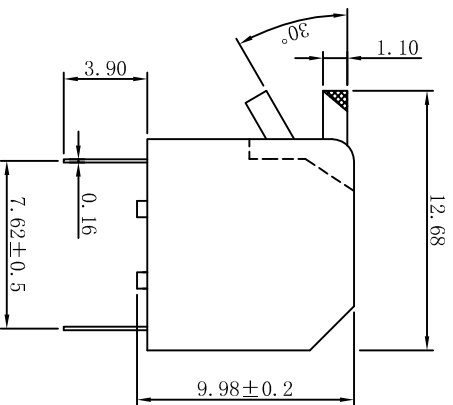

ROHS compliant

**NOTES:**

**1.MECHANICAL:**

- 1>. Operation force: 1000gf Max.
- 2>. Operation Temperature: -30 °C to +85°C.
- 3>. Storage Temperature: -40 °C to +85°C.
- 4>. Mechanical Life: 3000 cycles operations.
- 5>. Resistance to Soldering: 260 ±5°C for 3-5 Seconds.
- 6>. Please keep switch in "OFF" when welding.

**4.PART NUMBER DESCRIPTION:**

**5.PACKING: 74pcs/Tube, 2368pcs/Box.**

REV.	ECN NO.	DRAWN	DATE

Drawing	DKG	Date	LINER	ANGLES	PRODUCT Family DP Series Pitch 2.54mm
Check	TOM	Scale	>0±0.05	>0° ±0.5°	PRAT NO.
Approved		Unit	>1±0.10	>5° ±1.0°	FILE NO.
Size	A4	Rev.	>10±0.30		PROJECTION
					DP-02-R-T
					SK-DP-002-A