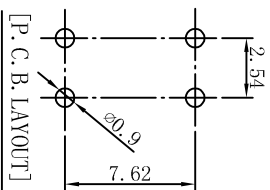

ROHS compliant

NOTES:

1.MECHANICAL:

1. 1>. Operation force: 1000gf Max.
2. 2>. Operation Temperature: -30 °C to +85°C.
3. 3>. Storage Temperature: -40 °C to +85°C.
4. 4>. Mechanical Life: 3000 cycles operations.
5. 5>. Resistance to Soldering: 260 ±5°C for 3-5 Seconds.
6. 6>. Please keep switch in "OFF" when welding.

2.MATERIAL:

1. 1>. Base: UL94V-0 PBT Thermoplastic / Color:Black.
2. 2>. COVER: UL94V-0 PBT Thermoplastic / Color:Red, Black, Blue.
3. 3>. ACTUATOR: UL94V-0 PBT High Thermoplastic / Color: White.
4. 4>. TERMINAL: Copper alloy with gold plating for1.5u".

3.ELECTRICAL:

1. 1>. Non-switching Rating:100mA at 50VDC.
2. 2>. Switching Rating: 25mA at 24VDC.
3. 3>. Contact Resistance: Initial 50mΩ Max. Contact Resistance: After life 100mΩ Max.
4. 4>. Insulation Resistance:100MΩ Min at 500VDC.
5. 5>. Dielectric Strength: 500VAC for 60seconds.
6. 6>. Switch Capacitance: 5PF Max at 1MHZ.