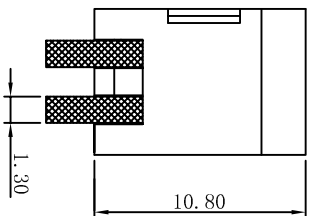

ROHS compliant

**NOTES:**

**1.MECHANICAL:**

- 1>. Operation force: 1000gf Max.
- 2>. Operation Temperature: -30 °C to +85°C.
- 3>. Storage Temperature: -40 °C to +85°C.
- 4>. Mechanical Life: 3000 cycles operations.
- 5>. Resistance to Soldering: 260 ±5°C for 3-5 Seconds.
- 6>. Please keep switch in "OFF" when welding.

**4.PART NUMBER DESCRIPTION:**

**5.PACKING: 74pcs/Tube, 2368pcs/Box.**

REV.	ECN NO.	DRAWN	DATE

Drawing	DKG	Date	LINER	ANGLES	PRODUCT Family DP Series Pitch 2.54mm
Check	TOM	Scale	>0±0.05	>0° ±0.5°	PRAT NO.
Approved		Unit	>1±0.10	>5° ±1.0°	FILE NO.
Size	A4	Rev.	>10±0.30		PROJECTION
					DP-02-R-T
					SK-DP-002-A