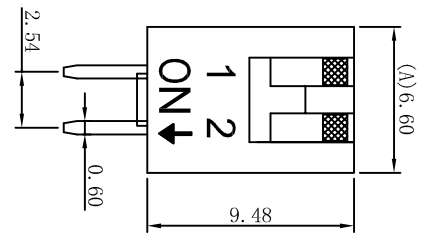

ROHS compliant

**NOTES:**

**1.MECHANICAL:**

- 1>. Operation force: 1000gf Max.
- 2>. Operation Temperature: -30 °C to +85°C.
- 3>. Storage Temperature: -40 °C to +85°C.
- 4>. Mechanical Life: 3000 cycles operations.
- 5>. Resistance to Soldering: 260 ±5°C for 3-5 Seconds.
- 6>. Please keep switch in "OFF" when welding.

**2.MATERIAL:**

- 1>. Base: UL94V-0 PBT Thermoplastic / Color:Black.
- 2>. COVER: UL94V-0 PBT Thermoplastic / Color:Red, Black, Blue.
- 3>. ACTUATOR: UL94V-0 PBT High Thermoplastic / Color: White.
- 4>. TERMINAL: Copper alloy with gold plating for1.5u".

**4.PART NUMBER DESCRIPTION:**

**5.PACKING: 74pcs/Tube, 2368pcs/Box.**

REV.	ECN NO.	DRAWN	DATE

Drawing	DKG	Date	LINER	ANGLES	PRODUCT Family DP Series Pitch 2.54mm
Check	TOM	Scale	>0±0.05	>0° ±0.5°	PRAT NO.
Approved		Unit	>1±0.10	>5° ±1.0°	FILE NO.
Size	A4	Rev.	>10±0.30		PROJECTION
					DP-02-R-T
					SK-DP-002-A