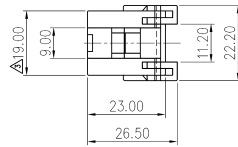

PART NO. MG610267

CUSTOMER DRAWING

SECTION A-A

SECTION B-B

GENERAL TOLERANCE (HOUSING)					USED ON
10MAX	20MAX	45MAX	ANGLE	ECCENT	
±0.2	±0.25	±0.3	±30'	0.1	

NO.	MATERIAL	COLOR
0		NATURAL
1		RED
2	NYLON	BLUE
3		YELLOW
40		DARK GRAY
41		LIGHT GRAY
5		BLACK
6		DARK GREEN
7		BROWN
8		LIGHT GREEN
9		MAGENTA
11		ORANGE

주 기

- 1.기능상 유해한 BURR 및 WELDLINE등이 없을것.
- 2.적용 TERMINAL: ST730467, 468, 469
- 적용 HOUSING: MG620266

ISSUE MARK

REAR HOLDER 형상 변경	JKS	02.10.22	MATERIAL	SEE TABLE	
시퀀스(980174)로카 수정	JAN	98.08.19	FINISH	SEE TABLE	
최초판권	JH	94.12.28	WIRE RANGE	CLASS	.250
형상(중(중)개) 변경	LSV	93.12.15	INSULATION	TYPE	
LTR REVISION RECORD	DR	CHK	APP	DATE	SCALE
DR 김경준 92.11.11	CHK	CHK	APP	DATE	SCALE
CHK S. W. K	APP				
			PART NAME		PART NO.
			250 DOUBLE LOCK 4P PLUG HOUSING		MG610267