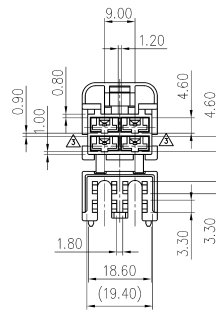

PART NO. MG610267

CUSTOMER DRAWING

SECTION A-A

SECTION B-B

GENERAL TOLERANCE (HOUSING)					USED ON
10MAX	20MAX	45MAX	ANGLE	ECCENT	
±0.2	±0.25	±0.3	±30'	0.1	

NO.	MATERIAL	COLOR
0		NATURAL
1		RED
2	NYLON	BLUE
3		YELLOW
40		DARK GRAY
41		LIGHT GRAY
5		BLACK
6		DARK GREEN
7		BROWN
8		LIGHT GREEN
9		MAGENTA
11		ORANGE

주 기

- 1.기능상 유해한 BURR 및 WELDLINE등이 없을것.
- 2.적용 TERMINAL: ST730467, 468, 469
- 적용 HOUSING: MG620266

ISSUE MARK

REAR HOLDER 형상 변경	JKS	02.10.22	MATERIAL	SEE TABLE	
시퀀스(980174)로카 수정	JAN	98.08.19	FINISH	SEE TABLE	
최초판권	JH	94.12.28	WIRE RANGE	CLASS	.250
형상(중(중)개) 변경	LSV	93.12.15	INSULATION	TYPE	
LTR REVISION RECORD	DR	CHK	APP	DATE	SCALE
DR 김경준 92.11.11	CHK	CHK	APP	DATE	SCALE
CHK S. W. K	APP				
			PART NAME		PART NO.
			250 DOUBLE LOCK 4P PLUG HOUSING		MG610267