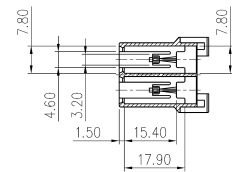

PART NO. MG610267

CUSTOMER DRAWING

SECTION A-A

SECTION B-B

GENERAL TOLERANCE (HOUSING)					USED ON
10MAX	20MAX	45MAX	ANGLE	ECCENT	
±0.2	±0.25	±0.3	±30'	0.1	

NO.	MATERIAL	COLOR
0		NATURAL
1		RED
2	NYLON	BLUE
3		YELLOW
40		DARK GRAY
41		LIGHT GRAY
5		BLACK
6		DARK GREEN
7		BROWN
8		LIGHT GREEN
9		MAGENTA
11		ORANGE

주 기

- 1.기능상 유해한 BURR 및 WELDLINE등이 없을것.
- 2.적용 TERMINAL: ST730467, 468, 469
- 적용 HOUSING: MG620266

ISSUE MARK

REAR HOLDER 형상 변경	JKS	02.10.22	MATERIAL	SEE TABLE	
시퀀스(980174)로카 수정	JAN	98.08.19	FINISH	SEE TABLE	
최초판권	JH	94.12.28	WIRE RANGE	CLASS	.250
형상(중(중)개) 변경	LSV	93.12.15	INSULATION	TYPE	
LTR REVISION RECORD	DR	CHK	APP	DATE	SCALE
DR 김경준 92.11.11	CHK	CHK	APP	DATE	SCALE
CHK S. W. K	APP				
			PART NAME		PART NO.
			250 DOUBLE LOCK 4P PLUG HOUSING		MG610267