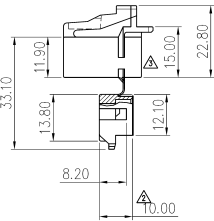

PART NO. MG610267

CUSTOMER DRAWING

SECTION A-A

SECTION B-B

GENERAL TOLERANCE (HOUSING)					USED ON
10MAX	20MAX	45MAX	ANGLE	ECCENT	
±0.2	±0.25	±0.3	±30'	0.1	

NO.	MATERIAL	COLOR
0		NATURAL
1		RED
2	NYLON	BLUE
3		YELLOW
40		DARK GRAY
41		LIGHT GRAY
5		BLACK
6		DARK GREEN
7		BROWN
8		LIGHT GREEN
9		MAGENTA
11		ORANGE

주 기

- 1.기능상 유해한 BURR 및 WELDLINE등이 없을것.
- 2.적용 TERMINAL: ST730467, 468, 469
- 적용 HOUSING: MG620266

ISSUE MARK

REAR HOLDER 형상 변경	JKS	02.10.22	MATERIAL	SEE TABLE	
시퀀스(980174)로카 수정	JAN	98.08.19	FINISH	SEE TABLE	
최초판권	JH	94.12.28	WIRE RANGE	CLASS	.250
형상(중(중)개) 변경	LSV	93.12.15	INSULATION	TYPE	
LTR REVISION RECORD	DR	CHK	APP	DATE	SCALE
DR 김경준 92.11.11	CHK	CHK	APP	DATE	SCALE
CHK S. W. K	APP				
			PART NAME		PART NO.
			250 DOUBLE LOCK 4P PLUG HOUSING		MG610267