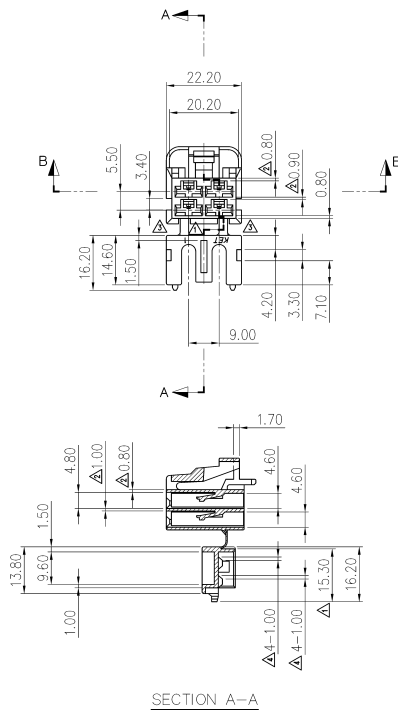

PART NO. MG610267

CUSTOMER DRAWING

SECTION A-A

SECTION B-B

GENERAL TOLERANCE (HOUSING)					USED ON
10MAX	20MAX	45MAX	ANGLE	ECCENT	
±0.2	±0.25	±0.3	±30'	0.1	

NO.	MATERIAL	COLOR
0		NATURAL
1		RED
2	NYLON	BLUE
3		YELLOW
40		DARK GRAY
41		LIGHT GRAY
5		BLACK
6		DARK GREEN
7		BROWN
8		LIGHT GREEN
9		MAGENTA
11		ORANGE

주 기

- 1.기능상 유해한 BURR 및 WELDLINE등이 없을것.
- 2.적용 TERMINAL: ST730467, 468, 469
- 적용 HOUSING: MG620266

ISSUE MARK

REAR HOLDER 형상 변경	JKS	02.10.22	MATERIAL	SEE TABLE	
시퀀스(980174)로카 수정	JAN	98.08.19	FINISH	SEE TABLE	
최초판권	JH	94.12.28	WIRE RANGE	CLASS	.250
형상(중(중)개) 변경	LSV	93.12.15	INSULATION	TYPE	
LTR REVISION RECORD	DR	CHK	APP	DATE	SCALE
DR 김경준 92.11.11	CHK	CHK	APP	DATE	SCALE
CHK S. W. K	APP				
			PART NAME		PART NO.
			250 DOUBLE LOCK 4P PLUG HOUSING		MG610267