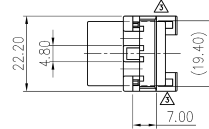

PART NO. MG610267

CUSTOMER DRAWING

SECTION A-A

SECTION B-B

GENERAL TOLERANCE (HOUSING)					USED ON
10MAX	20MAX	45MAX	ANGLE	ECCENT	
±0.2	±0.25	±0.3	±30'	0.1	

NO.	MATERIAL	COLOR
0		NATURAL
1		RED
2	NYLON	BLUE
3		YELLOW
40		DARK GRAY
41		LIGHT GRAY
5		BLACK
6		DARK GREEN
7		BROWN
8		LIGHT GREEN
9		MAGENTA
11		ORANGE

주 기

- 1.기능상 유해한 BURR 및 WELDLINE등이 없을것.
- 2.적용 TERMINAL: ST730467, 468, 469
- 적용 HOUSING: MG620266

ISSUE MARK

REAR HOLDER 형상 변경	JKS	02.10.22	MATERIAL	SEE TABLE	
시퀀스(980174)로카 수정	JAN	98.08.19	FINISH	SEE TABLE	
최초판권	JH	94.12.28	WIRE RANGE	CLASS	.250
형상(중(중)개) 변경	LSV	93.12.15	INSULATION	TYPE	
LTR REVISION RECORD	DR	CHK	APP	DATE	SCALE
DR 김경준 92.11.11	CHK	CHK	APP	DATE	SCALE
CHK S. W. K	APP				
			PART NAME		PART NO.
			250 DOUBLE LOCK 4P PLUG HOUSING		MG610267