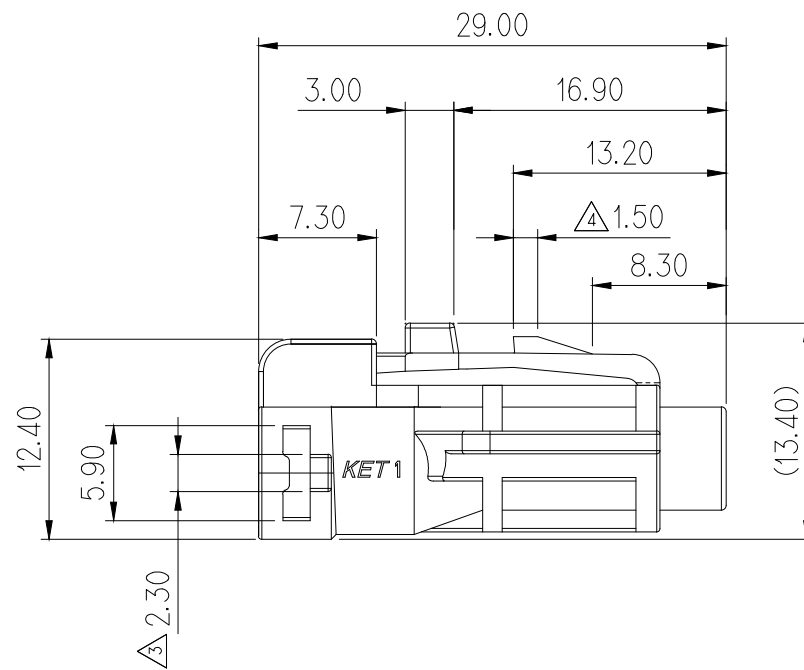

NO.	MATERIAL	COLOR
△*	0	NATURAL
	1	RED
	2	BLUE
	20	JADE
	3	YELLOW
△*	4	GRAY
	40	DARK GRAY
	41	LIGHT GRAY
△*	5	BLACK
	6	DARK GREEN
	7	BROWN
	8	LIGHT GREEN
	9	MAGENTA
	11	ORANGE

NOTE

- MUST BE FREE OF FLASH, SINK AND IMPERFECTION THAT AFFECT FUNCTION.
- APPLICABLE TERMINAL : ST730495, ST730496
- APPLICABLE HOUSING : MG640329
APPLICABLE REAR HOLDER : MG630330
- 6 HAZARDOUS SUBSTANCES IN PARTS (LEAD, MERCURY, CADMIUM, HEXAVALENT CHROMIUM, PBBs, PBDEs) SHALL NOT EXCEED THE MAXIMUM PERMISSIBLE CONCENTRATION PRESCRIBED UNDER EU ELV DIRECTIVE & RoHS REGULATION.

주 기

- 제품기능상 유해한 BURR, 변형 및 WELDLINE 등이 없을 것.
- 적용 TERMINAL : ST730495, 496
- 적용 HOUSING : MG640329
적용 REAR HOLDER : MG630330
- 제품내 함유된 6대 유해물질 (납, 수은, 카드뮴, 6가크롬, PBBs, PBDEs)은 EU ELV 지침 및 RoHS 법규에서 지정한 최대 허용 농도를 초과해서는 안된다.

GENERAL TOLERANCE (HOUSING)							USED ON
10MAX	50MAX	100MAX	250MAX	250VR	ANGLE	ECCENT	
±0.2	±0.3	±0.55	±0.95	±1.4	±30'	0.1	

APPROVED

2017-04-21

KOREA ELECTRIC
TERMINAL CO., LTD.
Korea Electric Terminal Co., LTD.