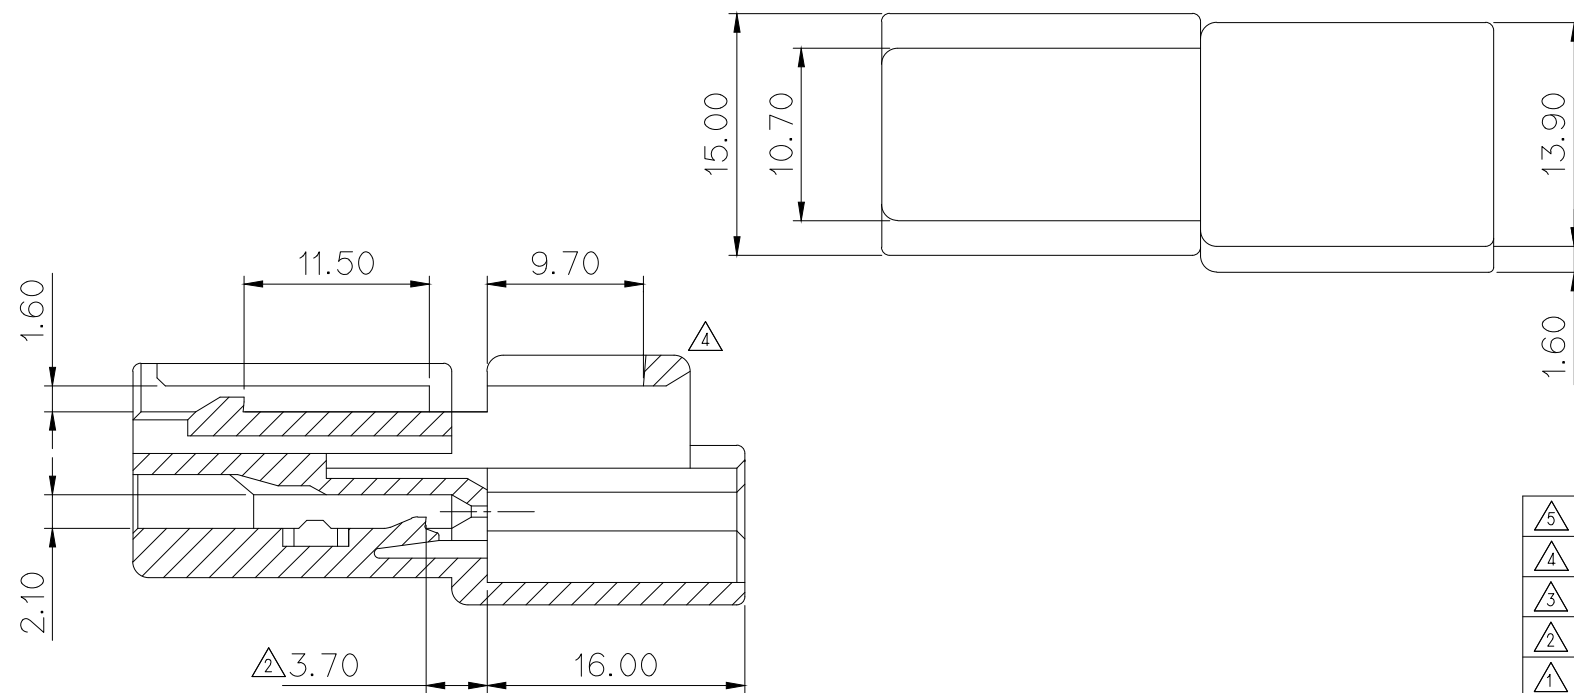

GENERAL TOLERANCE (HOUSING)							USED ON
10 MAX	50 MAX	100 MAX	250 MAX	250 VR	ANGLE	ECCENT	
±0.2	±0.3	±0.55	±0.95	±1.4	±30'	0.1	

**NOTE**

- MUST BE FREE OF BURR, WELDLINE AND IMPERFECTION THAT AFFECT FUNCTION.
- APPLICABLE TERMINAL :ST740672, 673, 674  
 APPLICABLE HOUSING :MG651026, MG611857  
 APPLICABLE SPACER :MG631859  
 APPLICABLE CLIP: MG631267, 631268, 631471, 632019

SECTION A-A

**주 기**

- 기능상 유해한 BURR 및 WELDLINE등이 없을것.
- 적용 TERMINAL: ST740672, 673, 674  
 적용 HOUSING: MG651026, MG611857  
 적용 SPACER: MG631859  
 적용 CLIP: MG631267, 631268, 631471, 632019

**APPROVED**

2018-12-10

KOREA ELECTRIC  
 TERMINAL CO., LTD.  
 Product Development  
 Team 1

ISSUE MARK

5	ECO-1402-092 근거	SYC	CSH	CWK	'14.02.12	MATERIAL	SEE TABLE	KOREA ELECTRIC TERMINAL CO., LTD.
4	ECO-1211-059에 근거 도면 재작성	YM.K	CSH	HSH	'12.11.12	FINISH	NATURAL	
3	시방변경(020133)의거 도면 변경	LSY			'02.9.18	WIRE RANGE		CLASS .090
2	시방변경(020053)의거 도면 변경	LSY			'02.5.8	INSULATION		TYPE
1	시방변경(010166)의거 도면 변경	LSY			'01.09.18	TOLERANCE EXCEPT AS NOTED	SEE TABLE	SCALE 2/1
LTR	REVISION RECORD	DR.	CHK.	APP.	DATE	PART NAME	PART NO. MG621858	
DR.	WON. 00.08.21	CHK.			8/22	ASC 02M HOUSING		
CHK.		APP.			8/22			