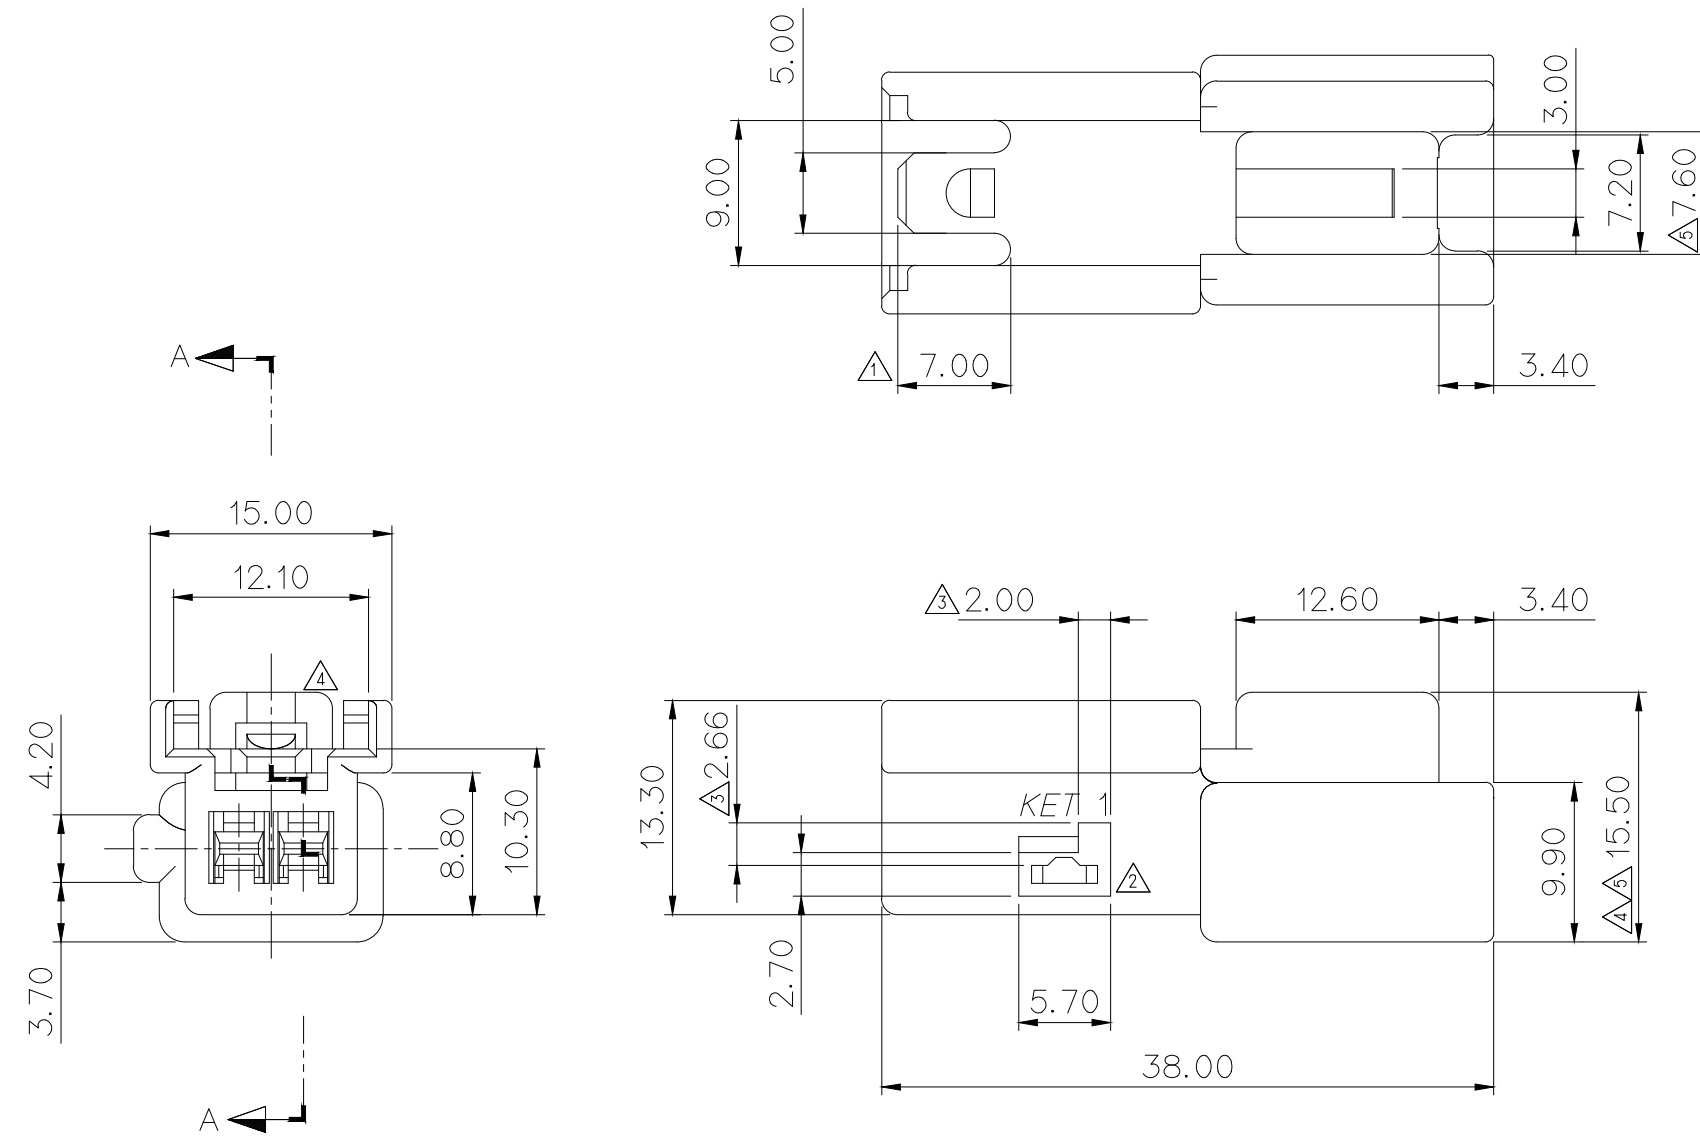

GENERAL TOLERANCE (HOUSING)							USED ON
10 MAX	50 MAX	100 MAX	250 MAX	250 VR	ANGLE	ECCENT	
±0.2	±0.3	±0.55	±0.95	±1.4	±30'	0.1	

**NOTE**

- MUST BE FREE OF BURR, WELDLINE AND IMPERFECTION THAT AFFECT FUNCTION.
- APPLICABLE TERMINAL :ST740672, 673, 674  
 APPLICABLE HOUSING :MG651026, MG611857  
 APPLICABLE SPACER :MG631859  
 APPLICABLE CLIP: MG631267, 631268, 631471, 632019

SECTION A-A

**주 기**

- 기능상 유해한 BURR 및 WELDLINE등이 없을것.
- 적용 TERMINAL: ST740672, 673, 674  
 적용 HOUSING: MG651026, MG611857  
 적용 SPACER: MG631859  
 적용 CLIP: MG631267, 631268, 631471, 632019

**APPROVED**

2018-12-10

KOREA ELECTRIC  
 TERMINAL CO., LTD.  
 Product Development  
 Team 1

ISSUE MARK

5	ECO-1402-092 근거	SYC	CSH	CWK	'14.02.12	MATERIAL	SEE TABLE	KOREA ELECTRIC TERMINAL CO., LTD.
4	ECO-1211-059에 근거 도면 재작성	YM.K	CSH	HSH	'12.11.12	FINISH	NATURAL	
3	시방변경(020133)의거 도면 변경	LSY			'02.9.18	WIRE RANGE		CLASS .090
2	시방변경(020053)의거 도면 변경	LSY			'02.5.8	INSULATION		TYPE
1	시방변경(010166)의거 도면 변경	LSY			'01.09.18	TOLERANCE EXCEPT AS NOTED	SEE TABLE	SCALE 2/1
LTR	REVISION RECORD	DR.	CHK.	APP.	DATE	PART NAME	PART NO. MG621858	
DR.	WON. 00.08.21	CHK.			8/22	ASC 02M HOUSING		
CHK.		APP.			8/22			