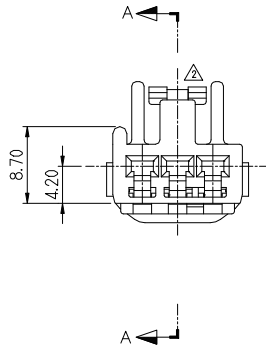

SECT' A-A

GENERAL TOLERANCE (HOUSING)							USED ON
1MAX	5MAX	10MAX	20MAX	45MAX	ANGLE	ECCENT	
±0.1	±0.15	±0.2	±0.25	±0.3	±30'	0.1	

NOTE

1. _&^X':K\!_J^I'3P^*!|5 _R_2\F_""^3'K|\$ BURR,^('Q|\$^3''|5 ^''5|7 WELDLINE^J'3|P_5 ^'|2^R'3|C^!'%|3.
2. ^-'%|^R'-|P TERMINAL: ST730675, 676, 677
3. ^-'%|^R'-|P HOUSING: MG641035
4. SPACER^I'J]? ^N'SI? ~J_)^^Q|\$~m_? ^!'|I|9~_5 1~/_! LOCK'G^*!|5~D_""~_) ~R_2~_5, ^G'>P^G^HIL^3'!|K ^!'%|3.

NO.	MATERIAL	COLOR
0		NATURAL
1	P B T:	RED
2		BLUE
3		YELLOW
4		GRAY
5		BLACK
6		W/GREEN
7		BROWN
8		GREEN

ISSUE MARK

NO.	PART NO.	PART NAME	MATERIAL
1	MG671030	.090_L 3P PLUG HOUSING	SEE TABLE
2	MG671031	.090_L 3P PLUG SPACER	

MATERIAL		SEE TABLE	KOREA ELECTRIC TERMINAL CO., LTD.
FINISH		SEE TABLE	
WIRE RANGE			CLASS .090_L
INSULATION			TYPE 7283-1030
LTR		REVISION RECORD	SCALE 2/1
DR. WON. '97.03.07		CHK. <i>[Signature]</i>	PART NO. MG651032
APP. <i>[Signature]</i> 7.23		DATE 7.23	PART NAME .090_L 3P PLUG HOUSING ASS'Y