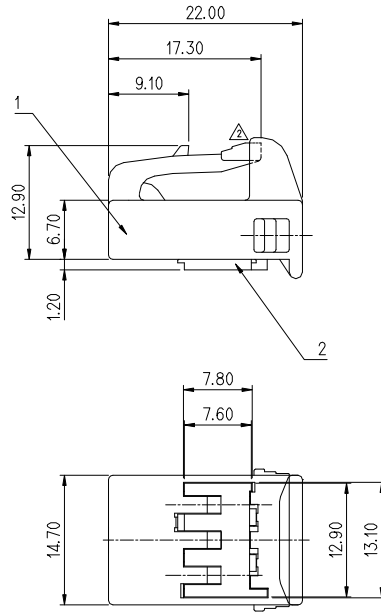

SECT' A-A

GENERAL TOLERANCE (HOUSING)							USED ON
1MAX	5MAX	10MAX	20MAX	45MAX	ANGLE	ECCENT	
±0.1	±0.15	±0.2	±0.25	±0.3	±30'	0.1	

NOTE

1. _&^X':K\!_J^I'3P^*!|5 _R_2\F_""^3'K|\$ BURR,^('Q|\$^3''|5 ^''5|7 WELDLINE^J'3|P_5 ^'|2^R'3|C^!'%|3.
2. ^-'%|^R'-|P TERMINAL: ST730675, 676, 677
3. ^-'%|^R'-|P HOUSING: MG641035
4. SPACER^I'J]? ^N'SI? ~J_)^^Q|\$~m_? ^!'|I|9~_5 1~/_! LOCK'G^*!|5~D_""~_) ~R_2~_5, ^G'>P^G^HIL^3'!|K ^!'%|3.

NO.	MATERIAL	COLOR
0		NATURAL
1	P B T:	RED
2		BLUE
3		YELLOW
4		GRAY
5		BLACK
6		W/GREEN
7		BROWN
8		GREEN

ISSUE MARK

NO.	PART NO.	PART NAME	MATERIAL
1	MG671030	.090_L 3P PLUG HOUSING	SEE TABLE
2	MG671031	.090_L 3P PLUG SPACER	

MATERIAL		SEE TABLE	KOREA ELECTRIC TERMINAL CO., LTD.
FINISH		SEE TABLE	
WIRE RANGE			CLASS .090_L
INSULATION			TYPE 7283-1030
LTR		REVISION RECORD	SCALE 2/1
DR. WON. '97.03.07		CHK. <i>[Signature]</i>	PART NO. MG651032
APP. <i>[Signature]</i> 7.23		DATE 7.23	PART NAME .090_L 3P PLUG HOUSING ASS'Y