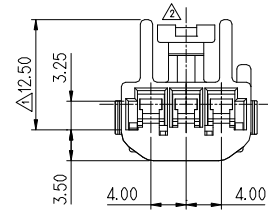

SECT' A-A

GENERAL TOLERANCE (HOUSING)							USED ON
1MAX	5MAX	10MAX	20MAX	45MAX	ANGLE	ECCENT	
±0.1	±0.15	±0.2	±0.25	±0.3	±30'	0.1	

NOTE

1. _&^X':K\!_J^I'3P^*!|5 _R_2\F_""^3'K|\$ BURR,^('Q|\$^3''|5 ^''5|7 WELDLINE^J'3|P_5 ^'|2^R'3|C^!'%|3.
2. ^-'%|^R'-|P TERMINAL: ST730675, 676, 677
3. ^-'%|^R'-|P HOUSING: MG641035
4. SPACER^I'J]? ^N'SI? ~J_)^^Q|\$~m_? ^!'|I|9~_5 1~/_! LOCK'G^*!|5~D_""~_) ~R_2~_5, ^G'>P^G^HIL^3'!|K ^!'%|3.

NO.	MATERIAL	COLOR
0		NATURAL
1	P B T:	RED
2		BLUE
3		YELLOW
4		GRAY
5		BLACK
6		W/GREEN
7		BROWN
8		GREEN

ISSUE MARK

NO.	PART NO.	PART NAME	MATERIAL
1	MG671030	.090_L 3P PLUG HOUSING	SEE TABLE
2	MG671031	.090_L 3P PLUG SPACER	

MATERIAL		SEE TABLE	KOREA ELECTRIC TERMINAL CO., LTD.
FINISH		SEE TABLE	
WIRE RANGE			CLASS .090_L
INSULATION			TYPE 7283-1030
LTR		REVISION RECORD	SCALE 2/1
DR. WON. '97.03.07		CHK. <i>[Signature]</i>	PART NO. MG651032
APP. <i>[Signature]</i> 7.23		DATE 7.23	PART NAME .090_L 3P PLUG HOUSING ASS'Y