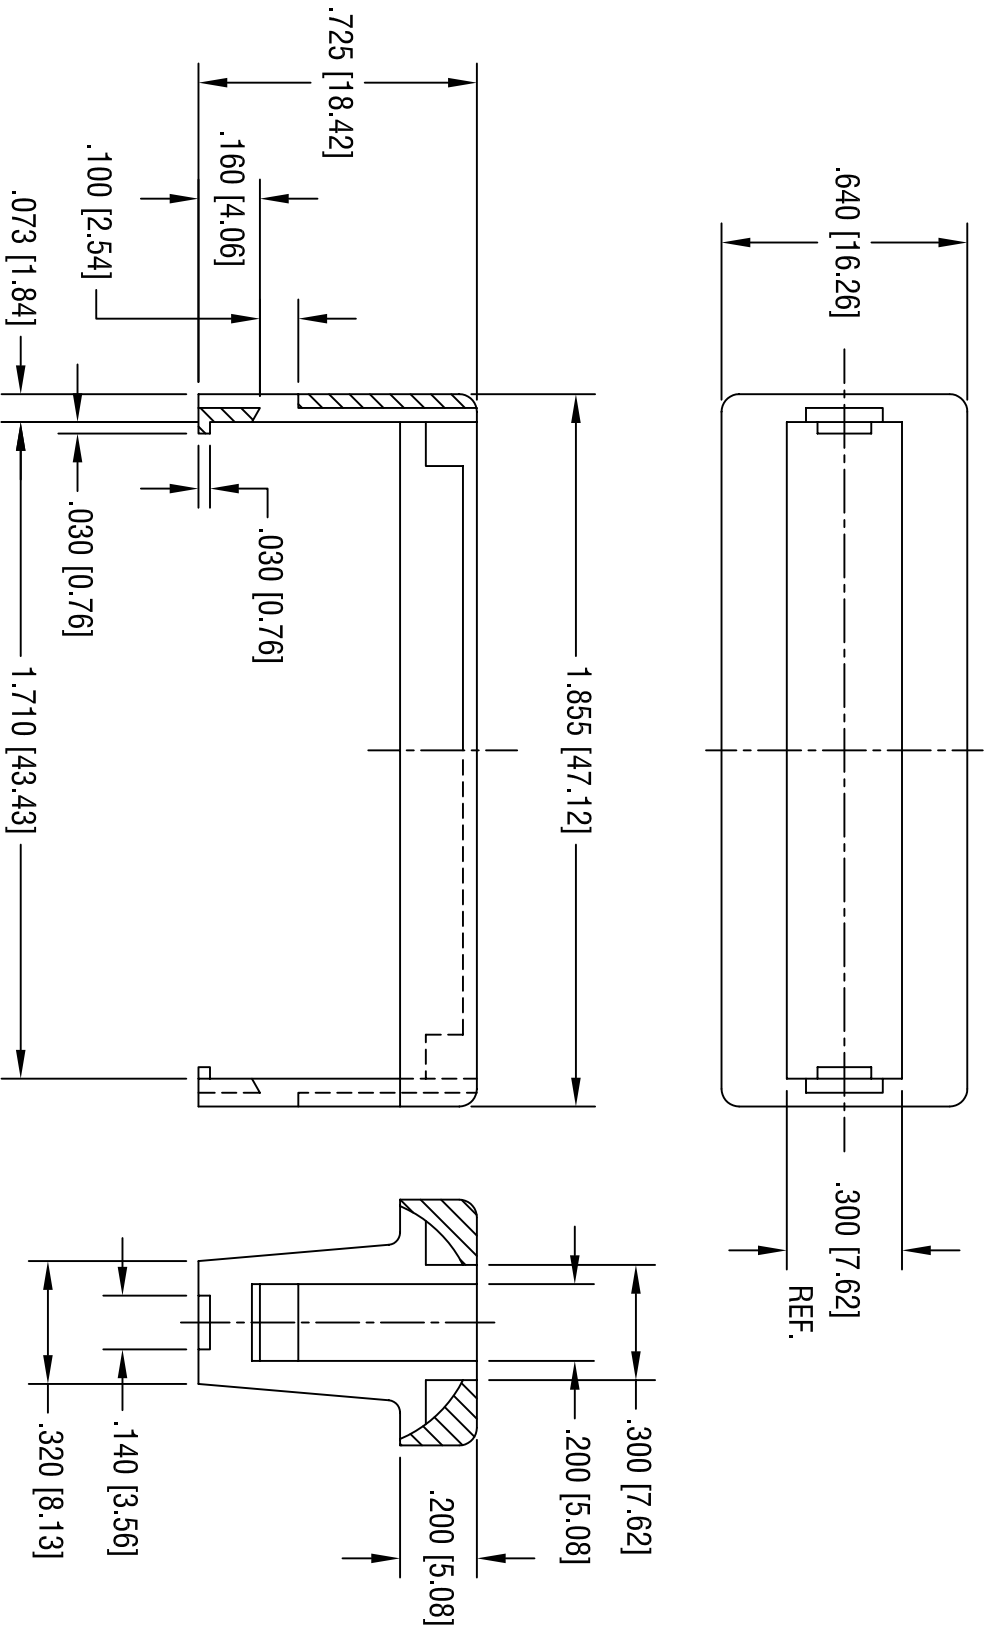

| DATE   | DESCRIPTION              | REV. |
|--------|--------------------------|------|
| 3.7.02 | CHANGE AS PER ECN 02-021 | A    |

|                                   |        |          |         |
|-----------------------------------|--------|----------|---------|
| <b>KEYSTONE ELECTRONICS CORP.</b> |        |          |         |
| ASTORIA, N.Y. 11105-2017          |        |          |         |
| PART NAME                         |        |          |         |
| COVER, BATTERY HOLDER             |        |          |         |
| MATERIAL                          |        |          |         |
| PBT, BLACK UL 94V-0               |        |          |         |
| FINISH                            |        |          |         |
| -                                 |        |          |         |
| TOLERANCES                        |        | INCH     | [MM]    |
| DECIMAL                           | ± .010 | [± 0.25] |         |
| ANGULAR                           | ± 1°   |          |         |
| UNLESS OTHERWISE SPECIFIED        |        |          |         |
| CODE                              | C      | DWG NO.  | 1029LC  |
| DRN BY                            | BOONE  | DATE     | 12.5.01 |
| APPD                              |        | SCALE    | 2X      |