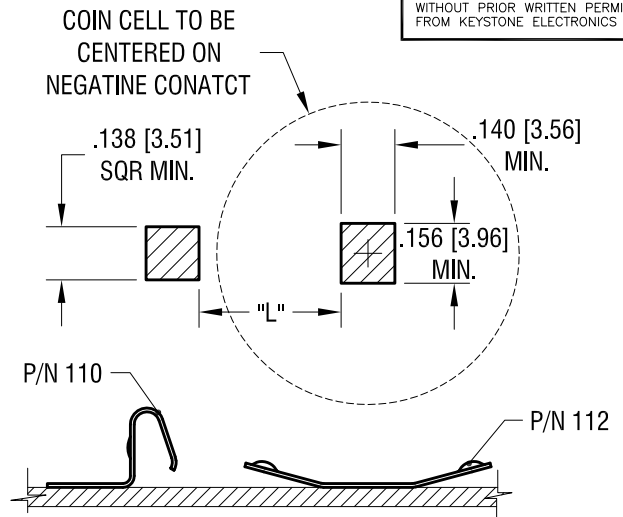

NOTE:

1. TAPE AND REEL SPECIFICATIONS:

TAPE: MAT'L - ALL CONDUCTIVE POLYSTYRENE CARRIER

ANSI/EIA-481 STANDARD, 24 MM WIDE; 8 MM PITCH

REEL: 13.0 [1330] DIA. 5000 PIECES OF P/N 112 REV.D PER REEL.

12.11.14	CHANGE AS PER ECN 14-122	A
DATE	DESCRIPTION	REV.

KEYSTONE ELECTRONICS CORP.			
www.keyelco.com • ASTORIA, N.Y. 11105-2017 • Tel (718) 956-8900			
PART NAME		CONTACT ON TAPE AND REEL	
MATERIAL		AS NOTED	
FINISH		DRN BY	DATE
AS NOTED		HAMILTON	10.07.13
		APP'D	SCALE
			N/A
TOLERANCES	INCH [MM]	CODE	DWG NO.
DECIMAL	± .010 [± 0.25]	C	112TR
ANGULAR	± 1°		
UNLESS OTHERWISE SPECIFIED			

MTG LAY OUT WHEN USE WITH P/N 120

BATTERY DIA.	L
20mm	.336 [8.5]
23mm	.395 [10.0]
24mm	.413 [10.5]

MTG LAY OUT WHEN USE WITH P/N 110

BATTERY DIA.	L
20mm	.370 [9.4]
23mm	.429 [10.9]
24mm	.448 [11.4]
30mm	.567 [14.4]