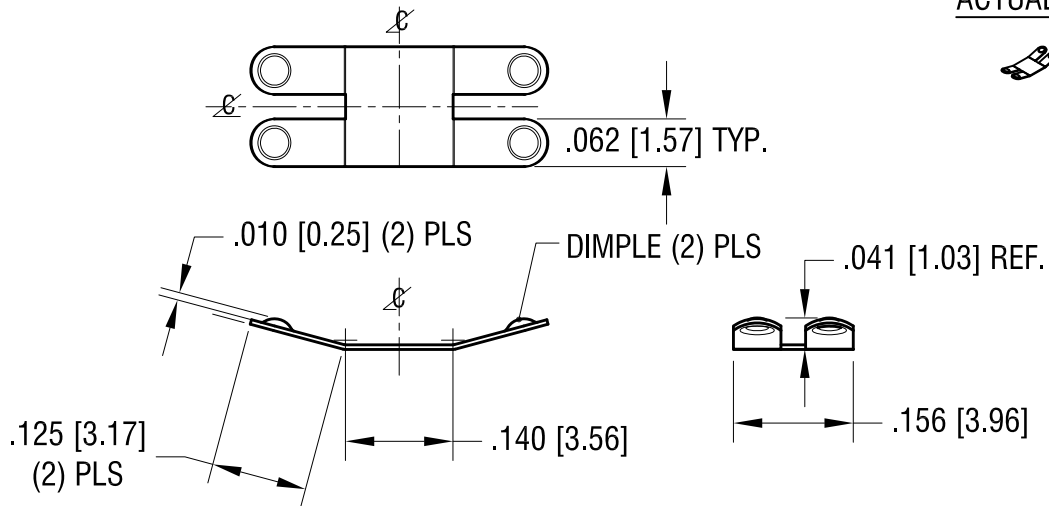

NOTE:

1. TAPE AND REEL SPECIFICATIONS:

TAPE: MAT'L - ALL CONDUCTIVE POLYSTYRENE CARRIER

ANSI/EIA-481 STANDARD, 24 MM WIDE; 8 MM PITCH

REEL: 13.0 [1330] DIA. 5000 PIECES OF P/N 112 REV.D PER REEL.

12.11.14	CHANGE AS PER ECN 14-122	A
DATE	DESCRIPTION	REV.

MTG LAY OUT WHEN USE WITH P/N 120

BATTERY DIA.	L
20mm	.336 [8.5]
23mm	.395 [10.0]
24mm	.413 [10.5]

MTG LAY OUT WHEN USE WITH P/N 110

BATTERY DIA.	L
20mm	.370 [9.4]
23mm	.429 [10.9]
24mm	.448 [11.4]
30mm	.567 [14.4]

ACTUAL SIZE

11.13.15	CHANGE AS PER ECN 15-134	F
9.21.15	CHANGE AS PER ECN 15-104	E
12.11.14	CHANGE AS PER ECN 14-121	D
7.24.14	CHANGE AS PER ECN 14-075	C
1.29.14	CHANGE AS PER ECN 14-011	B
12.02.13	CHANGE AS PER ECN 13-104	A
DATE	DESCRIPTION	REV.