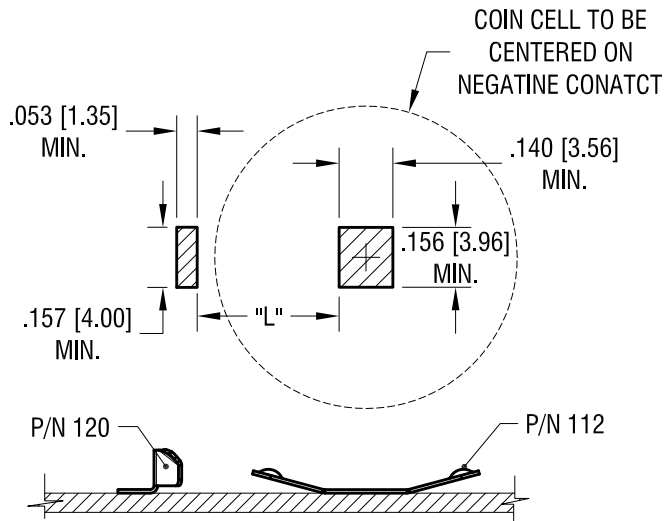

NOTE:

1. TAPE AND REEL SPECIFICATIONS:

TAPE: MAT'L - ALL CONDUCTIVE POLYSTYRENE CARRIER

ANSI/EIA-481 STANDARD, 24 MM WIDE; 8 MM PITCH

REEL: 13.0 [1330] DIA. 5000 PIECES OF P/N 112 REV.D PER REEL.

12.11.14	CHANGE AS PER ECN 14-122	A
DATE	DESCRIPTION	REV.

KEYSTONE ELECTRONICS CORP.			
www.keyelco.com • ASTORIA, N.Y. 11105-2017 • Tel (718) 956-8900			
PART NAME		CONTACT ON TAPE AND REEL	
MATERIAL		AS NOTED	
FINISH		DRN BY	DATE
AS NOTED		HAMILTON	10.07.13
		APP'D	SCALE
			N/A
TOLERANCES	INCH [MM]	CODE	DWG NO.
DECIMAL	± .010 [± 0.25]	C	112TR
ANGULAR	± 1°		
UNLESS OTHERWISE SPECIFIED			

MTG LAY OUT WHEN USE WITH P/N 120

BATTERY DIA.	L
20mm	.336 [8.5]
23mm	.395 [10.0]
24mm	.413 [10.5]

MTG LAY OUT WHEN USE WITH P/N 110

BATTERY DIA.	L
20mm	.370 [9.4]
23mm	.429 [10.9]
24mm	.448 [11.4]
30mm	.567 [14.4]