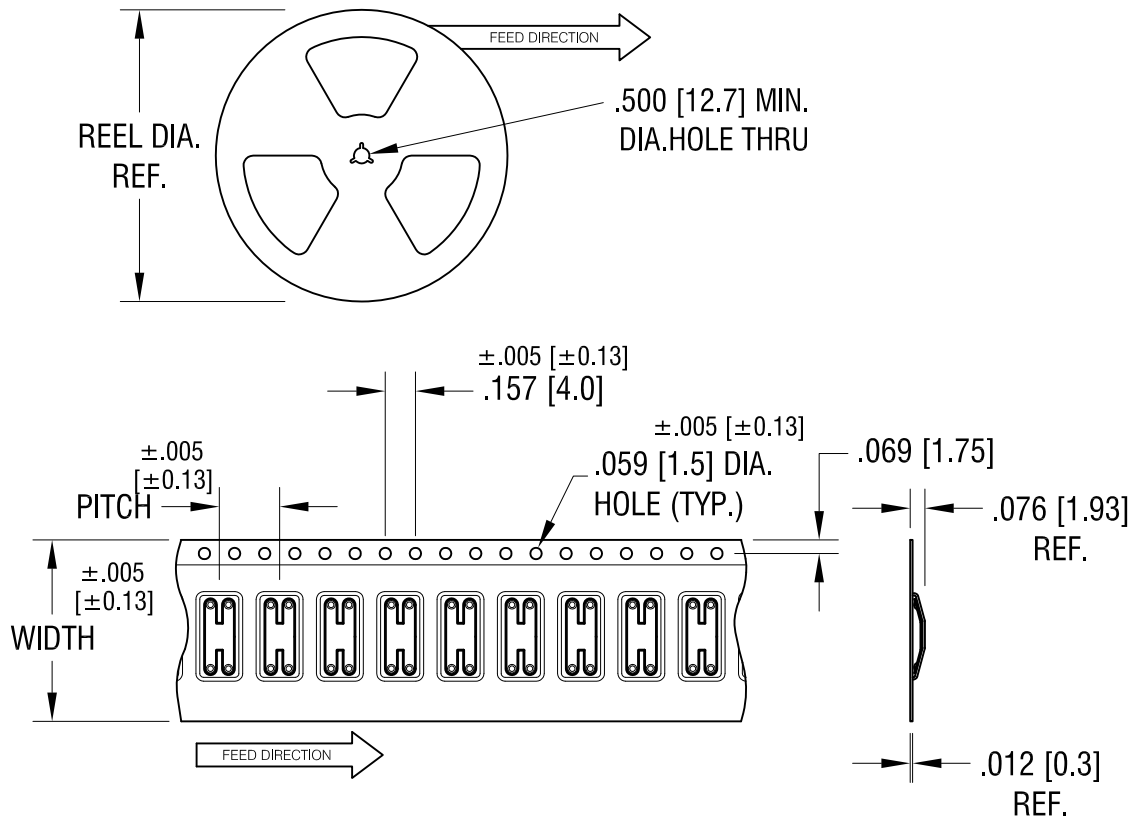

NOTE:

1. TAPE AND REEL SPECIFICATIONS:

TAPE: MAT'L - ALL CONDUCTIVE POLYSTYRENE CARRIER

ANSI/EIA-481 STANDARD, 24 MM WIDE; 8 MM PITCH

REEL: 13.0 [1330] DIA. 5000 PIECES OF P/N 112 REV.D PER REEL.

12.11.14	CHANGE AS PER ECN 14-122	A
DATE	DESCRIPTION	REV.

KEYSTONE ELECTRONICS CORP.			
www.keyelco.com • ASTORIA, N.Y. 11105-2017 • Tel (718) 956-8900			
PART NAME		CONTACT ON TAPE AND REEL	
MATERIAL		AS NOTED	
FINISH		DRN BY	DATE
AS NOTED		HAMILTON	10.07.13
		APP'D	SCALE
			N/A
TOLERANCES	INCH [MM]	CODE	DWG NO.
DECIMAL	± .010 [± 0.25]	C	112TR
ANGULAR	± 1°		
UNLESS OTHERWISE SPECIFIED			

MTG LAY OUT WHEN USE WITH P/N 120

BATTERY DIA.	L
20mm	.336 [8.5]
23mm	.395 [10.0]
24mm	.413 [10.5]

MTG LAY OUT WHEN USE WITH P/N 110

BATTERY DIA.	L
20mm	.370 [9.4]
23mm	.429 [10.9]
24mm	.448 [11.4]
30mm	.567 [14.4]