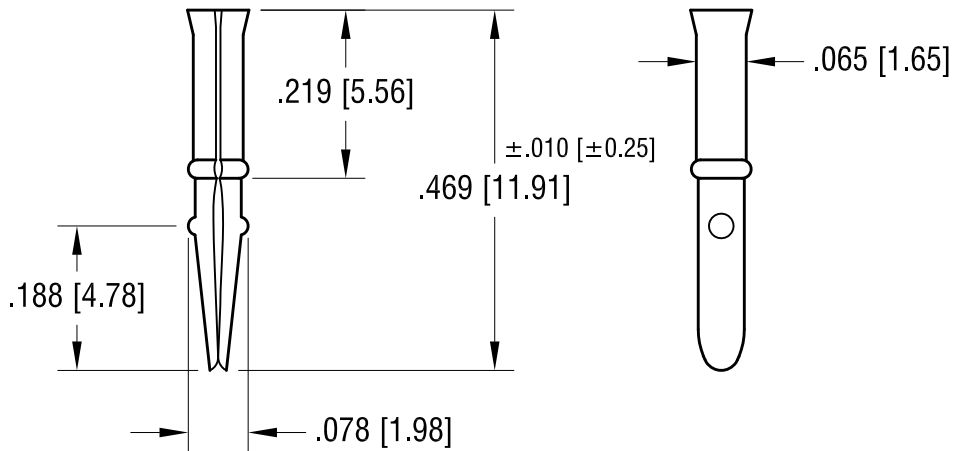

MTG HOLE DETAIL

.062 [1.57]  
.067 [1.700]

THIS DOCUMENT IS THE PROPERTY OF  
KEYSTONE ELECTRONICS CORP. AND  
SHALL NOT BE REPRODUCED, DISTRIBUTED  
OR USED AS A BASIS FOR MANUFACTURE  
WITHOUT PRIOR WRITTEN PERMISSION  
FROM KEYSTONE ELECTRONICS CORP.

ACTUAL SIZE

9.21.09	CHANGE AS PER ECN 09-130	B
7.26.93	REVISED	A
DATE	DESCRIPTION	REV.

<b>KEYSTONE ELECTRONICS CORP.</b>			
www.keyelco.com • ASTORIA, N.Y. 11105-2017 • Tel (718) 956-8900			
PART NAME		MINIATURE TUBULAR TERMINAL	
MATERIAL		.006 [0.15] TH'K BRASS	
FINISH	MATTE TIN PLATE	DRN BY	BOONE
		APP'D	
		DATE	4.19.82
		SCALE	4X
TOLERANCES	INCH [MM]	CODE	DWG NO.
DECIMAL	± .005 [± 0.15]	C	1237
ANGULAR	± 1°		
UNLESS OTHERWISE SPECIFIED			