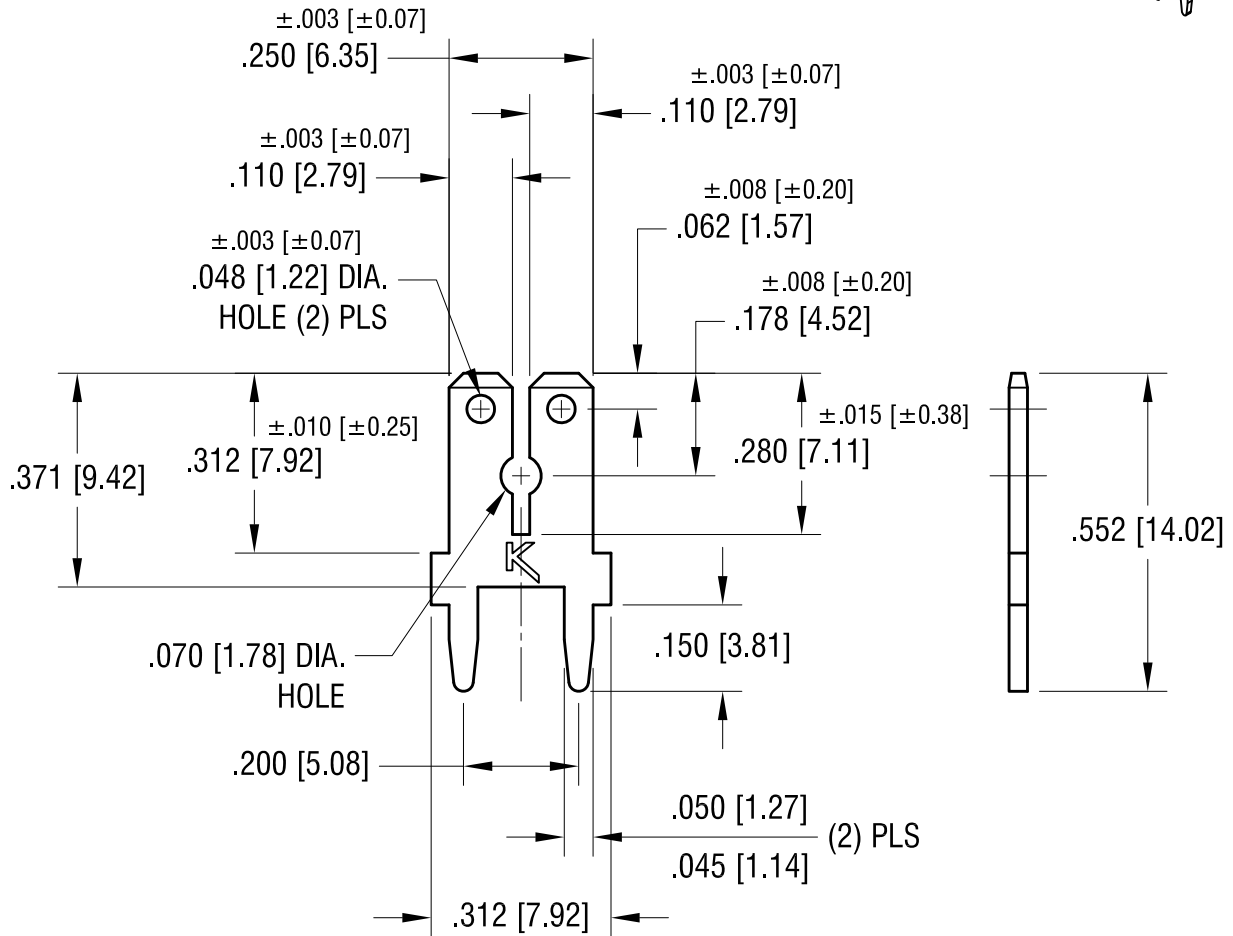

ACTUAL SIZE

NOTE:

MOUNTING HOLE SIZE:
.052 [1.32] DIA.

DATE	DESCRIPTION	REV.
1.10.18	CHANGE AS PER ECN 18-003	E
8.21.12	CHANGE AS PER ECN 12-113	D
6.16.09	CHANGE AS PER ECN 09-072	C
7.20.00	CHANGE AS PER ECN 00-068	B
10.21.94	CHANGE AS PER ECR 94-060	A

KEYSTONE ELECTRONICS CORP.			
www.keyelco.com • NEW HYDE PARK, NY 11040 • Tel (516) 328-7500			
PART NAME		DUAL .110 QUICK-FIT TERMINAL	
MATERIAL		.032 [0.81] TH'K BRASS	
FINISH		DRN BY	DATE
MATTE TIN PLATE		BOONE	9.17.90
		APP'D	SCALE
			3X
TOLERANCES	INCH [MM]	CODE	DWG NO.
DECIMAL	± .005 [± 0.13]	C	1282
ANGULAR	± 1°		
UNLESS OTHERWISE SPECIFIED			