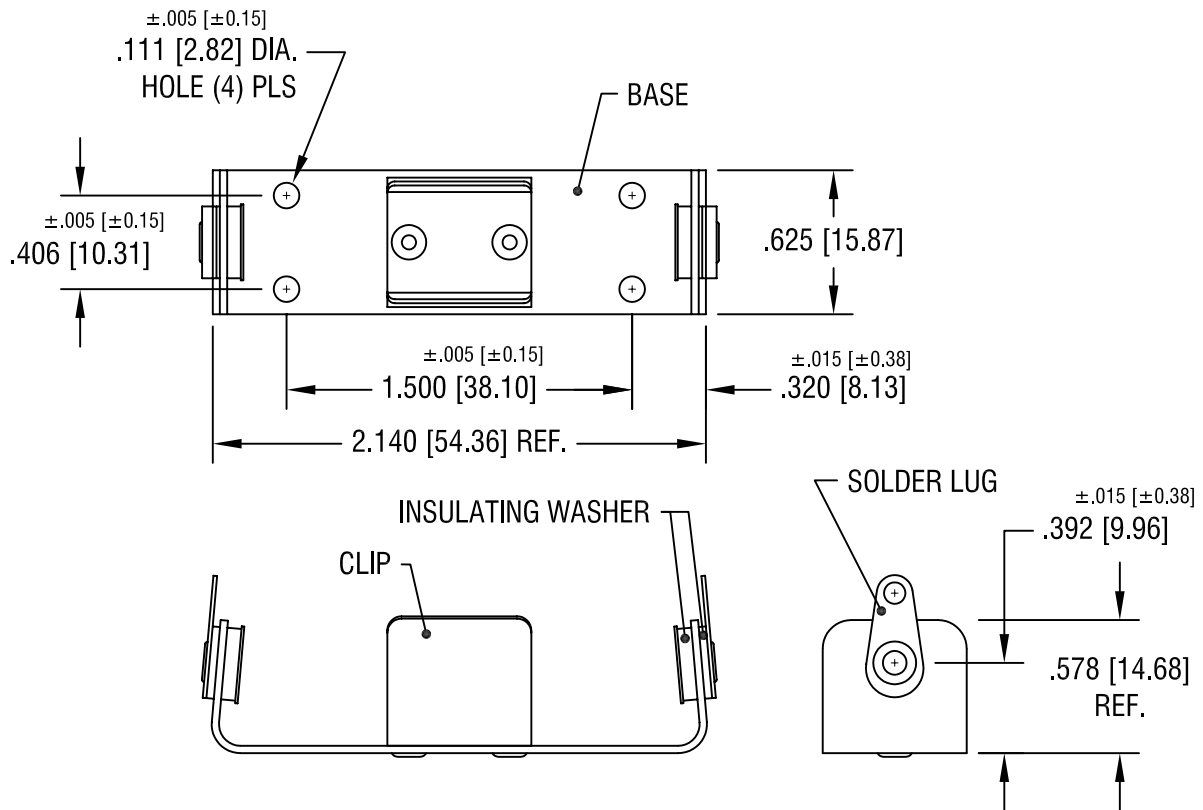

NOTES:

- 1. BASE: MAT'L - .032 [.81] TH'K ALUMINUM
- CLIP: MAT'L - .020 [.50] TH'K ALUMINUM
- SOLDER LUG: MAT'L - BRASS
- FINISH - TIN PLATE

|                                   |                 |                         |            |
|-----------------------------------|-----------------|-------------------------|------------|
| <b>KEYSTONE ELECTRONICS CORP.</b> |                 |                         |            |
| ASTORIA, N.Y. 11105-2017          |                 |                         |            |
| PART NAME                         |                 | BATTERY HOLDER (1) 'AA' |            |
| MATERIAL                          |                 | AS NOTED                |            |
| FINISH                            |                 | DRN BY                  | DATE       |
| AS NOTED                          |                 | BOONE                   | 3.19.07    |
|                                   |                 | APP'D                   | SCALE      |
|                                   |                 |                         | 1.2X       |
| TOLERANCES                        | INCH [MM]       | CODE                    | DWG NO.    |
| DECIMAL                           | ± .010 [± 0.25] | C                       | <b>139</b> |
| ANGULAR                           | ± 1°            |                         |            |
| UNLESS OTHERWISE SPECIFIED        |                 |                         |            |