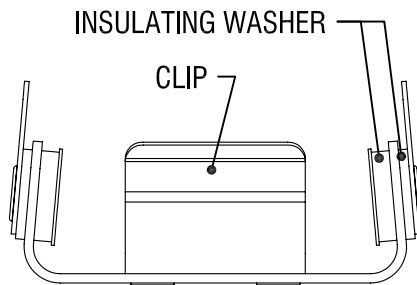

NOTES:

- 1. BASE: MAT'L - .032 TH'K ALUMINUM
- CLIP: MAT'L - .020 TH'K ALUMINUM
- SOLDER LUG: MAT'L - BRASS
- FINISH - TIN PLATE

**KEYSTONE ELECTRONICS CORP.**

www.keyelco.com • ASTORIA, N.Y. 11105-2017 • Tel (718) 956-8900