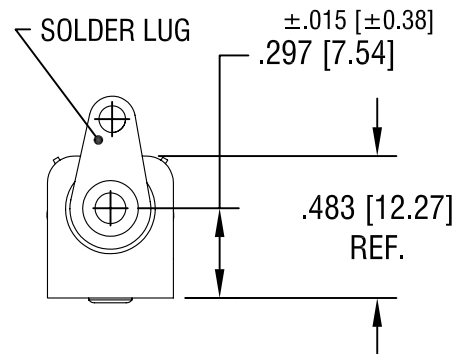

NOTES:

- 1. BASE: MAT'L - .032 TH'K ALUMINUM
- CLIP: MAT'L - .020 TH'K ALUMINUM
- SOLDER LUG: MAT'L - BRASS
- FINISH - TIN PLATE

**KEYSTONE ELECTRONICS CORP.**

www.keyelco.com • ASTORIA, N.Y. 11105-2017 • Tel (718) 956-8900

|                            |                           |                        |         |
|----------------------------|---------------------------|------------------------|---------|
| PART NAME                  |                           | BATTERY HOLDER (1) 'N' |         |
| MATERIAL                   |                           | AS NOTED               |         |
| FINISH                     |                           | DRN BY                 | DATE    |
| AS NOTED                   |                           | BOONE                  | 3.30.07 |
|                            |                           | APP'D                  | SCALE   |
|                            |                           |                        | 1.5X    |
| TOLERANCES                 | INCH [MM]                 | CODE                   | DWG NO. |
| DECIMAL                    | $\pm .010$ [ $\pm 0.25$ ] | C                      | 154     |
| ANGULAR                    | $\pm 1^\circ$             |                        |         |
| UNLESS OTHERWISE SPECIFIED |                           |                        |         |