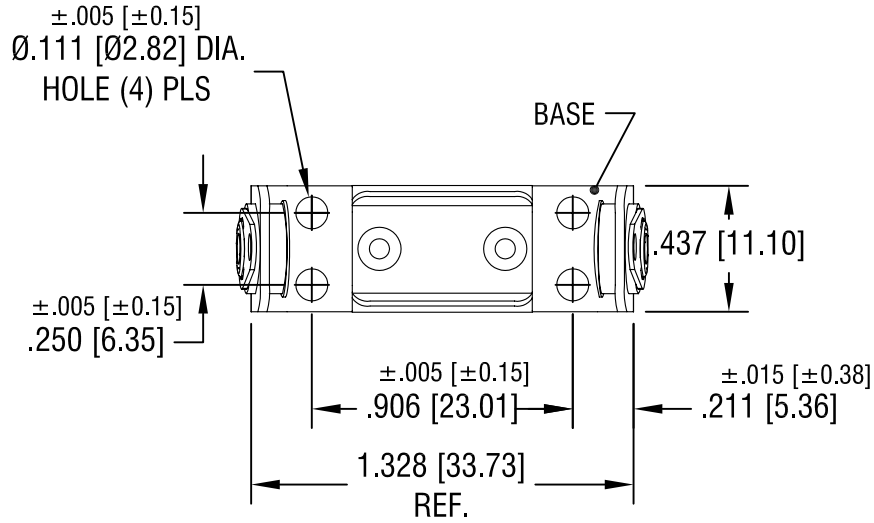

NOTES:

- 1. BASE: MAT'L - .032 TH'K ALUMINUM
- CLIP: MAT'L - .020 TH'K ALUMINUM
- SOLDER LUG: MAT'L - BRASS
- FINISH - TIN PLATE

**KEYSTONE ELECTRONICS CORP.**

www.keyelco.com • ASTORIA, N.Y. 11105-2017 • Tel (718) 956-8900

|                            |                           |                        |         |
|----------------------------|---------------------------|------------------------|---------|
| PART NAME                  |                           | BATTERY HOLDER (1) 'N' |         |
| MATERIAL                   |                           | AS NOTED               |         |
| FINISH                     |                           | DRN BY                 | DATE    |
| AS NOTED                   |                           | BOONE                  | 3.30.07 |
|                            |                           | APP'D                  | SCALE   |
|                            |                           |                        | 1.5X    |
| TOLERANCES                 | INCH [MM]                 | CODE                   | DWG NO. |
| DECIMAL                    | $\pm .010$ [ $\pm 0.25$ ] | C                      | 154     |
| ANGULAR                    | $\pm 1^\circ$             |                        |         |
| UNLESS OTHERWISE SPECIFIED |                           |                        |         |