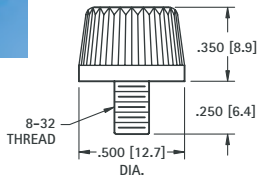

THUMB SCREWS

For quick removal of panel from chassis. Other variations available

CAT. NO.	THREAD
1708	6-32
1709	8-32
1710	10-32

MATERIAL: Brass, Nickel Plate

CAT. NO. 1711

MATERIAL:
Knob: Phenolic
Stud: Steel, Zinc Plate

CAT. NO.	L	THREAD
1712	.375 (9.5)	10-24
1720	.500 (12.7)	.250-20

MATERIAL:
Knob: Phenolic
Stud: Steel, Zinc Plate

SHAFT LOCKS

MATERIAL: Brass, Nickel Plate

For .125 (3.2) SHAFT

CAT. NO. 1700

For .250 (6.4) SHAFT

CAT. NO. 1701

For .250 (6.4) SHAFT

CAT. NO. 1702

.250 (6.4) SHAFT COUPLING

• Two set screws hold shaft securely

MATERIAL: Brass, Nickel Plate
Supplied unassembled

CAT. NO. 1453

PANEL BEARINGS

VOLUME CONTROL EXTENDERS

For .250 (6.4) volume control shafts having .375-32 threaded bushings.

CAT. NO.	A	B
1464	.625 (15.9)	.250 (6.4)
1465	.625 (15.9)	.375 (9.5)
1466	.687 (17.4)	.500 (12.7)
1467	.750 (19.1)	.250 (6.4)