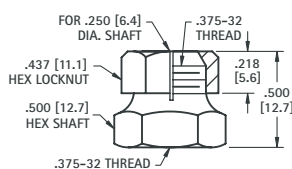

CAT. NO.	L	THREAD
1712	.375 (9.5)	10-24
1720	.500 (12.7)	.250-20

MATERIAL:
Knob: Phenolic
Stud: Steel, Zinc Plate

SHAFT LOCKS

MATERIAL: Brass, Nickel Plate

For .125 (3.2) SHAFT

CAT. NO. 1700

For .250 (6.4) SHAFT

CAT. NO. 1701

For .250 (6.4) SHAFT

CAT. NO. 1702

.250 (6.4) SHAFT COUPLING

• Two set screws hold shaft securely

MATERIAL: Brass, Nickel Plate
Supplied unassembled

CAT. NO. 1453

PANEL BEARINGS

STANDARD and MINIATURE

MATERIAL: Brass, Nickel Plate
Supplied unassembled

CAT. NO.	A	B (HEX)	C	D	E THREAD
1705	.253 (6.5)	.437 (11.1)	.500 (12.7)	.437 (11.1)	.375-32 Standard
1706	.128 (3.3)	.343 (8.7)	.437 (11.1)	.375 (9.5)	.250-32 Miniature

VOLUME CONTROL EXTENDERS

For .250 (6.4) volume control shafts having .375-32 threaded bushings.

CAT. NO.	A	B
1464	.625 (15.9)	.250 (6.4)
1465	.625 (15.9)	.375 (9.5)
1466	.687 (17.4)	.500 (12.7)
1467	.750 (19.1)	.250 (6.4)