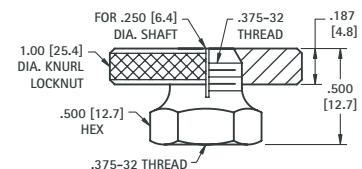

CAT. NO.	L	THREAD
1712	.375 (9.5)	10-24
1720	.500 (12.7)	.250-20

MATERIAL:
Knob: Phenolic
Stud: Steel, Zinc Plate

SHAFT LOCKS

MATERIAL: Brass, Nickel Plate

For .125 (3.2) SHAFT

CAT. NO. 1700

For .250 (6.4) SHAFT

CAT. NO. 1701

For .250 (6.4) SHAFT

CAT. NO. 1702

.250 (6.4) SHAFT COUPLING

• Two set screws hold shaft securely

MATERIAL: Brass, Nickel Plate
Supplied unassembled

CAT. NO. 1453

PANEL BEARINGS

STANDARD and MINIATURE

MATERIAL: Brass, Nickel Plate
Supplied unassembled

CAT. NO.	A	B (HEX)	C	D	E THREAD
1705	.253 (6.5)	.437 (11.1)	.500 (12.7)	.437 (11.1)	.375-32 Standard
1706	.128 (3.3)	.343 (8.7)	.437 (11.1)	.375 (9.5)	.250-32 Miniature

VOLUME CONTROL EXTENDERS

For .250 (6.4) volume control shafts having .375-32 threaded bushings.

CAT. NO.	A	B
1464	.625 (15.9)	.250 (6.4)
1465	.625 (15.9)	.375 (9.5)
1466	.687 (17.4)	.500 (12.7)
1467	.750 (19.1)	.250 (6.4)