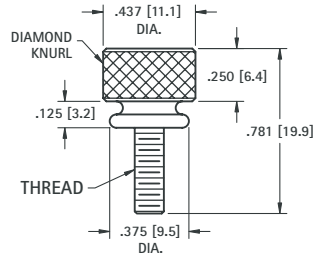

THUMB SCREWS

For quick removal of panel from chassis. Other variations available

CAT. NO.	THREAD
1708	6-32
1709	8-32
1710	10-32

MATERIAL: Brass, Nickel Plate

CAT. NO. 1711

MATERIAL:
Knob: Phenolic
Stud: Steel, Zinc Plate

CAT. NO.	L	THREAD
1712	.375 (9.5)	10-24
1720	.500 (12.7)	.250-20

MATERIAL:
Knob: Phenolic
Stud: Steel, Zinc Plate

SHAFT LOCKS

MATERIAL: Brass, Nickel Plate

For .125 (3.2) SHAFT

CAT. NO. 1700

For .250 (6.4) SHAFT

CAT. NO. 1701

For .250 (6.4) SHAFT

CAT. NO. 1702

.250 (6.4) SHAFT COUPLING

• Two set screws hold shaft securely

MATERIAL: Brass, Nickel Plate
Supplied unassembled

CAT. NO. 1453

PANEL BEARINGS

STANDARD and MINIATURE

MATERIAL: Brass, Nickel Plate
Supplied unassembled

CAT. NO.	A	B (HEX)	C	D	E THREAD
1705	.253 (6.5)	.437 (11.1)	.500 (12.7)	.437 (11.1)	.375-32 Standard
1706	.128 (3.3)	.343 (8.7)	.437 (11.1)	.375 (9.5)	.250-32 Miniature