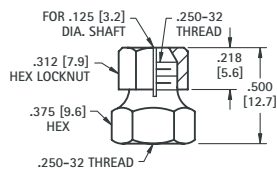

THUMB SCREWS

For quick removal of panel from chassis. Other variations available

CAT. NO.	THREAD
1708	6-32
1709	8-32
1710	10-32

MATERIAL: Brass, Nickel Plate

CAT. NO. 1711

MATERIAL:
Knob: Phenolic
Stud: Steel, Zinc Plate

CAT. NO.	L	THREAD
1712	.375 (9.5)	10-24
1720	.500 (12.7)	.250-20

MATERIAL:
Knob: Phenolic
Stud: Steel, Zinc Plate

SHAFT LOCKS

MATERIAL: Brass, Nickel Plate

For .125 (3.2) SHAFT

CAT. NO. 1700

For .250 (6.4) SHAFT

CAT. NO. 1701

For .250 (6.4) SHAFT

CAT. NO. 1702

.250 (6.4) SHAFT COUPLING

• Two set screws hold shaft securely

MATERIAL: Brass, Nickel Plate
Supplied unassembled

CAT. NO. 1453

PANEL BEARINGS

VOLUME CONTROL EXTENDERS

For .250 (6.4) volume control shafts having .375-32 threaded bushings.

CAT. NO.	A	B
1464	.625 (15.9)	.250 (6.4)
1465	.625 (15.9)	.375 (9.5)
1466	.687 (17.4)	.500 (12.7)
1467	.750 (19.1)	.250 (6.4)