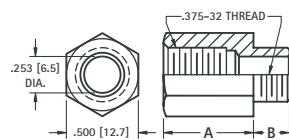

CAT. NO.	L	THREAD
1712	.375 (9.5)	10-24
1720	.500 (12.7)	.250-20

MATERIAL:
Knob: Phenolic
Stud: Steel, Zinc Plate

SHAFT LOCKS

MATERIAL: Brass, Nickel Plate

For .125 (3.2) SHAFT

CAT. NO. 1700

For .250 (6.4) SHAFT

CAT. NO. 1701

For .250 (6.4) SHAFT

CAT. NO. 1702

.250 (6.4) SHAFT COUPLING

• Two set screws hold shaft securely

MATERIAL: Brass, Nickel Plate
Supplied unassembled

CAT. NO. 1453

PANEL BEARINGS

STANDARD and MINIATURE

MATERIAL: Brass, Nickel Plate
Supplied unassembled

CAT. NO.	A	B (HEX)	C	D	E THREAD
1705	.253 (6.5)	.437 (11.1)	.500 (12.7)	.437 (11.1)	.375-32 Standard
1706	.128 (3.3)	.343 (8.7)	.437 (11.1)	.375 (9.5)	.250-32 Miniature

VOLUME CONTROL EXTENDERS

For .250 (6.4) volume control shafts having .375-32 threaded bushings.

CAT. NO.	A	B
1464	.625 (15.9)	.250 (6.4)
1465	.625 (15.9)	.375 (9.5)
1466	.687 (17.4)	.500 (12.7)
1467	.750 (19.1)	.250 (6.4)