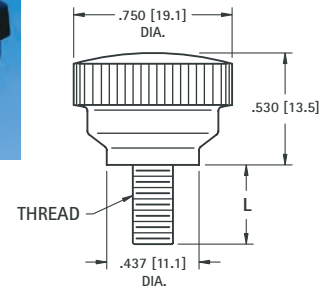

THUMB SCREWS

For quick removal of panel from chassis. Other variations available

CAT. NO.	THREAD
1708	6-32
1709	8-32
1710	10-32

MATERIAL: Brass, Nickel Plate

CAT. NO. 1711

MATERIAL:
Knob: Phenolic
Stud: Steel, Zinc Plate

CAT. NO.	L	THREAD
1712	.375 (9.5)	10-24
1720	.500 (12.7)	.250-20

MATERIAL:
Knob: Phenolic
Stud: Steel, Zinc Plate

SHAFT LOCKS

MATERIAL: Brass, Nickel Plate

For .125 (3.2) SHAFT

CAT. NO. 1700

For .250 (6.4) SHAFT

CAT. NO. 1701

For .250 (6.4) SHAFT

CAT. NO. 1702

.250 (6.4) SHAFT COUPLING

• Two set screws hold shaft securely

MATERIAL: Brass, Nickel Plate
Supplied unassembled

CAT. NO. 1453

PANEL BEARINGS

VOLUME CONTROL EXTENDERS

For .250 (6.4) volume control shafts having .375-32 threaded bushings.

CAT. NO.	A	B
1464	.625 (15.9)	.250 (6.4)
1465	.625 (15.9)	.375 (9.5)
1466	.687 (17.4)	.500 (12.7)
1467	.750 (19.1)	.250 (6.4)