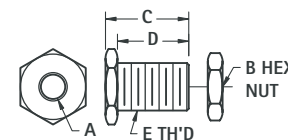

CAT. NO.	L	THREAD
1712	.375 (9.5)	10-24
1720	.500 (12.7)	.250-20

MATERIAL:
Knob: Phenolic
Stud: Steel, Zinc Plate

SHAFT LOCKS

MATERIAL: Brass, Nickel Plate

For .125 (3.2) SHAFT

CAT. NO. 1700

For .250 (6.4) SHAFT

CAT. NO. 1701

For .250 (6.4) SHAFT

CAT. NO. 1702

.250 (6.4) SHAFT COUPLING

• Two set screws hold shaft securely

MATERIAL: Brass, Nickel Plate
Supplied unassembled

CAT. NO. 1453

PANEL BEARINGS

STANDARD and MINIATURE

MATERIAL: Brass, Nickel Plate
Supplied unassembled

CAT. NO.	A	B (HEX)	C	D	E THREAD
1705	.253 (6.5)	.437 (11.1)	.500 (12.7)	.437 (11.1)	.375-32 Standard
1706	.128 (3.3)	.343 (8.7)	.437 (11.1)	.375 (9.5)	.250-32 Miniature

VOLUME CONTROL EXTENDERS

For .250 (6.4) volume control shafts having .375-32 threaded bushings.

CAT. NO.	A	B
1464	.625 (15.9)	.250 (6.4)
1465	.625 (15.9)	.375 (9.5)
1466	.687 (17.4)	.500 (12.7)
1467	.750 (19.1)	.250 (6.4)