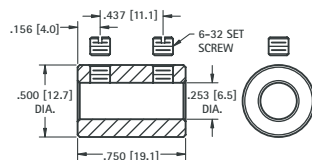

CAT. NO.	L	THREAD
1712	.375 (9.5)	10-24
1720	.500 (12.7)	.250-20

MATERIAL:
Knob: Phenolic
Stud: Steel, Zinc Plate

SHAFT LOCKS

MATERIAL: Brass, Nickel Plate

For .125 (3.2) SHAFT

CAT. NO. 1700

For .250 (6.4) SHAFT

CAT. NO. 1701

For .250 (6.4) SHAFT

CAT. NO. 1702

.250 (6.4) SHAFT COUPLING

• Two set screws hold shaft securely

MATERIAL: Brass, Nickel Plate
Supplied unassembled

CAT. NO. 1453

PANEL BEARINGS

STANDARD and MINIATURE

MATERIAL: Brass, Nickel Plate
Supplied unassembled

CAT. NO.	A	B (HEX)	C	D	E THREAD
1705	.253 (6.5)	.437 (11.1)	.500 (12.7)	.437 (11.1)	.375-32 Standard
1706	.128 (3.3)	.343 (8.7)	.437 (11.1)	.375 (9.5)	.250-32 Miniature

VOLUME CONTROL EXTENDERS

For .250 (6.4) volume control shafts having .375-32 threaded bushings.

CAT. NO.	A	B
1464	.625 (15.9)	.250 (6.4)
1465	.625 (15.9)	.375 (9.5)
1466	.687 (17.4)	.500 (12.7)
1467	.750 (19.1)	.250 (6.4)