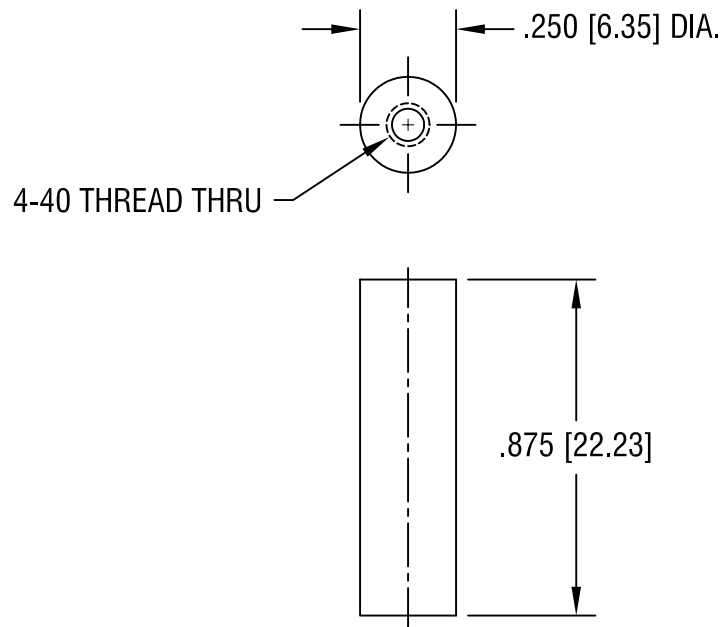

|                                   |                           |        |             |
|-----------------------------------|---------------------------|--------|-------------|
| <b>KEYSTONE ELECTRONICS CORP.</b> |                           |        |             |
| ASTORIA, N.Y. 11105-2017          |                           |        |             |
| PART NAME                         |                           |        |             |
| THREADED ROUND STANDOFF           |                           |        |             |
| MATERIAL                          |                           |        |             |
| BRASS                             |                           |        |             |
| FINISH                            |                           | DRN BY | DATE        |
| ZINC PLATE                        |                           | BOONE  | 3.13.98     |
|                                   |                           | APP'D  | SCALE       |
|                                   |                           |        | 2X          |
| TOLERANCES                        | INCH [MM]                 | CODE   | DWG NO.     |
| DECIMAL                           | $\pm .005$ [ $\pm 0.15$ ] | C/M    | <b>1876</b> |
| ANGULAR                           | $\pm 1^\circ$             |        |             |
| UNLESS OTHERWISE SPECIFIED        |                           |        |             |