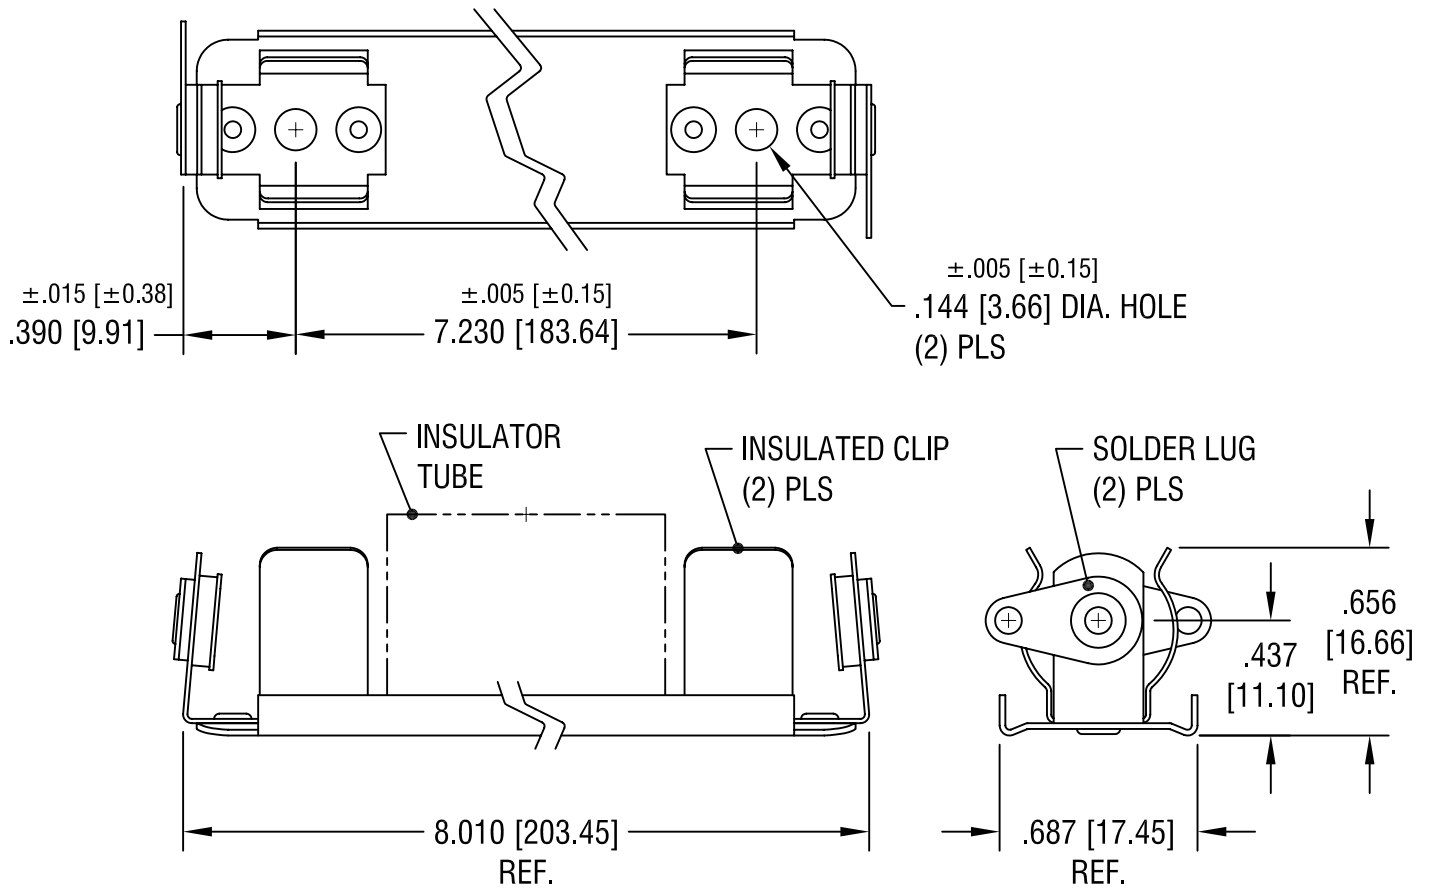

NOTES:

- 1. BASE: MAT'L - STAINLESS STEEL
- CLIP: MAT'L - SPRING STEEL
- FINISH - NICKEL PLATE
- LUG: MAT'L - BRASS
- FINISH - TIN PLATE
- TUBE: MAT'L - WOUND PAPER, BLACK

|                                    |               |        |             |
|------------------------------------|---------------|--------|-------------|
| <b>KEYSTONE ELECTRONICS CORP.</b>  |               |        |             |
| ASTORIA, N.Y. 11105-2017           |               |        |             |
| PART NAME                          |               |        |             |
| INSULATED BATTERY HOLDER, (4) 'AA' |               |        |             |
| MATERIAL                           |               |        |             |
| AS NOTED                           |               |        |             |
| FINISH                             |               | DRN BY | DATE        |
| AS NOTED                           |               | BOONE  | 8.9.82      |
|                                    |               | APP'D  | SCALE       |
|                                    |               |        | 1.5X        |
| TOLERANCES                         | INCH [MM]     | CODE   | DWG NO.     |
| DECIMAL                            | ±.010 [±0.25] | C      | <b>2194</b> |
| ANGULAR                            | ± 1°          |        |             |
| UNLESS OTHERWISE SPECIFIED         |               |        |             |