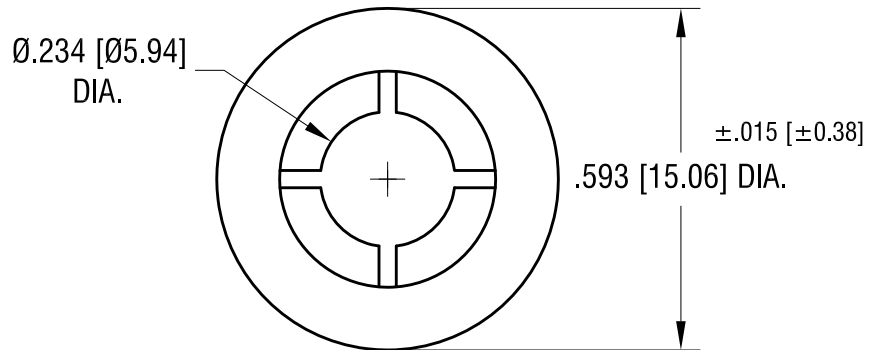

ACTUAL SIZE

**KEYSTONE ELECTRONICS CORP.**

www.keyelco.com • NEW HYDE PARK, NY 11040 • Tel (516) 328-7500

|                            |                 |                       |         |
|----------------------------|-----------------|-----------------------|---------|
| PART NAME                  |                 | #1/4 RETAINING WASHER |         |
| MATERIAL                   |                 | NYLON 6/6             |         |
| FINISH                     | DRN BY          | DATE                  |         |
| NONE                       | NT              | 3.18.11               |         |
|                            | APP'D           | SCALE                 |         |
|                            |                 | 3X                    |         |
| TOLERANCES                 | INCH [MM]       | CODE                  | DWG NO. |
| DECIMAL                    | ± .005 [± 0.13] | C                     | 2292    |
| ANGULAR                    | ± 1°            |                       |         |
| UNLESS OTHERWISE SPECIFIED |                 |                       |         |