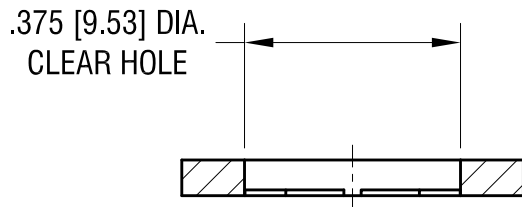

ACTUAL SIZE

**KEYSTONE ELECTRONICS CORP.**

www.keyelco.com • NEW HYDE PARK, NY 11040 • Tel (516) 328-7500

|                            |                 |                       |         |
|----------------------------|-----------------|-----------------------|---------|
| PART NAME                  |                 | #1/4 RETAINING WASHER |         |
| MATERIAL                   |                 | NYLON 6/6             |         |
| FINISH                     | DRN BY          | DATE                  |         |
| NONE                       | NT              | 3.18.11               |         |
|                            | APP'D           | SCALE                 |         |
|                            |                 | 3X                    |         |
| TOLERANCES                 | INCH [MM]       | CODE                  | DWG NO. |
| DECIMAL                    | ± .005 [± 0.13] | C                     | 2292    |
| ANGULAR                    | ± 1°            |                       |         |
| UNLESS OTHERWISE SPECIFIED |                 |                       |         |