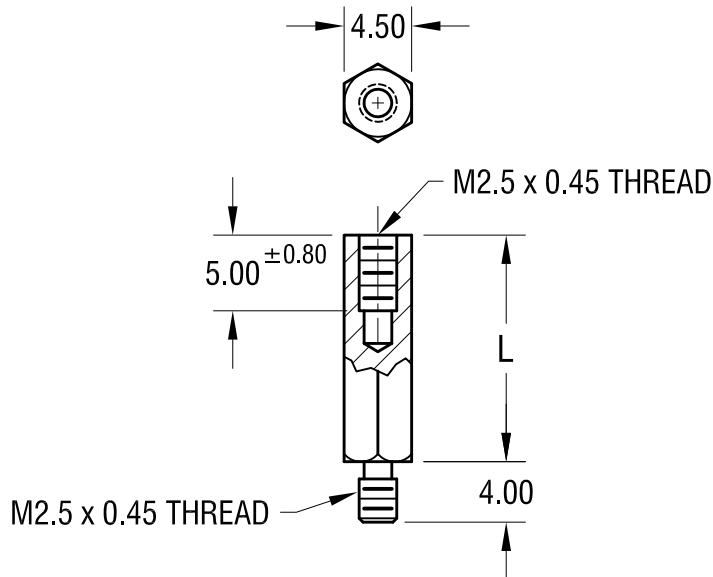

| PART NO. | 'L' DIM. |
|----------|----------|
| 24307 | 10.00 |
| 24308 | 12.00 |
| 24309 | 15.00 |
| 24310 | 18.00 |
| 24311 | 20.00 |
| 24312 | 25.00 |

NOTE:

1. ALL DIMENSIONS ARE IN MILLIMETERS

| | | | |
|---|------|----------|--------------------|
| KEYSTONE ELECTRONICS CORP. | | | |
| www.keyelco.com • ASTORIA, N.Y. 11105-2017 • Tel (718) 956-8900 | | | |
| PART NAME | | | |
| 4.5mm M/F HEX STANDOFF | | | |
| MATERIAL | | | |
| BRASS | | | |
| FINISH | | DRN BY | DATE |
| NICKEL PLATE | | BOONE | 5.8.06 |
| | | APP'D | SCALE |
| | | | 2X |
| TOLERANCES | INCH | [MM] | CODE |
| DECIMAL | ± | [± 0.15] | C |
| ANGULAR | ± 1° | | |
| UNLESS OTHERWISE SPECIFIED | | | DWG NO. |
| | | | 24307-24312 |