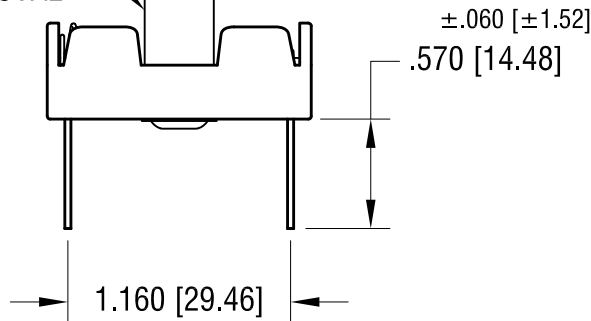

MOUNTING DETAIL

.040 [1.02] DIA.
HOLE (2) PLS

RIBBON FOR BATTERY
REMOVAL

NOTE:

- 1. HOLDER: MAT'L: POLYPROPYLENE
- SPRING: MAT'L: MUSIC WIRE, .020 [0.50] DIA.
- PC TERMINALS: MAT'L: BRASS, .032 [0.81] DIA.
- RIBBON: MAT'L- NYLON, RED