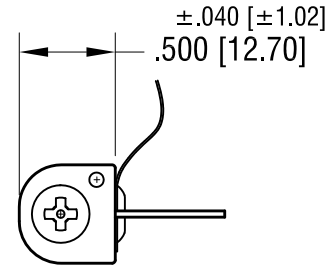

MOUNTING DETAIL

.040 [1.02] DIA.
HOLE (2) PLS

RIBBON FOR BATTERY
REMOVAL

NOTE:

- 1. HOLDER: MAT'L: POLYPROPYLENE
- SPRING: MAT'L: MUSIC WIRE, .020 [0.50] DIA.
- PC TERMINALS: MAT'L: BRASS, .032 [0.81] DIA.
- RIBBON: MAT'L- NYLON, RED