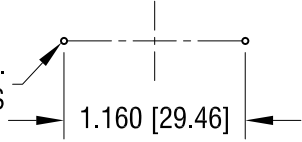

MOUNTING DETAIL

.040 [1.02] DIA.
HOLE (2) PLS

RIBBON FOR BATTERY
REMOVAL

NOTE:

- 1. HOLDER: MAT'L: POLYPROPYLENE
- SPRING: MAT'L: MUSIC WIRE, .020 [0.50] DIA.
- PC TERMINALS: MAT'L: BRASS, .032 [0.81] DIA.
- RIBBON: MAT'L- NYLON, RED