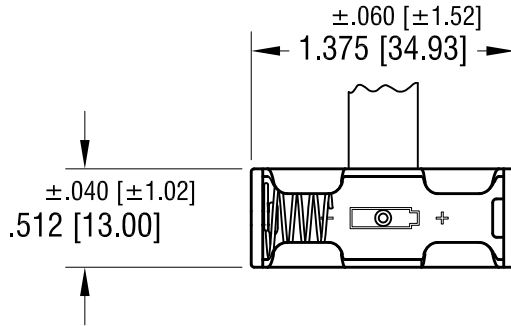

MOUNTING DETAIL

.040 [1.02] DIA.
HOLE (2) PLS

RIBBON FOR BATTERY
REMOVAL

NOTE:

- 1. HOLDER: MAT'L: POLYPROPYLENE
- SPRING: MAT'L: MUSIC WIRE, .020 [0.50] DIA.
- PC TERMINALS: MAT'L: BRASS, .032 [0.81] DIA.
- RIBBON: MAT'L- NYLON, RED