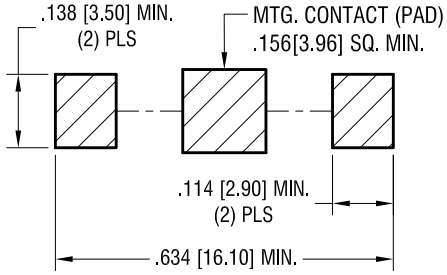

NOTES:

TAPE AND REEL SPECIFICATIONS:

1. TAPE:

MAT'L - ALL CONDUCTIVE POLYSTYRENE CARRIER
ANSI/EIA-481 STANDARD
.945 [24.0] WIDE; .473 [12.00] PITCH

2. REEL:

13.0 [330.2] DIA. 1500 PIECES OF
PART NO. 3030 PER REEL.

KEYSTONE ELECTRONICS CORP.			
www.keyelco.com • ASTORIA, N.Y. 11105-2017 • Tel (718) 956-8900			
PART NAME		SM RETAINER ON TAPE	
MATERIAL		AS NOTED	
FINISH	AS NOTED	DRN BY	DATE
		NT	12.30.10
		APP'D	SCALE
			X
TOLERANCES	INCH [MM]	CODE	DWG NO.
DECIMAL	± .015 [± 0.38]	C	3030TR
ANGULAR	± 1°		
UNLESS OTHERWISE SPECIFIED			

MOUNTING PAD LAYOUT

ACTUAL SIZE

SECTION A-A

KEYSTONE ELECTRONICS CORP.

www.keyelco.com • ASTORIA, N.Y. 11105-2017 • Tel (718) 956-8900

PART NAME		10mm SM COIN CELL CLIP	
MATERIAL			
.006 [0.15] TH'K PHOSPHOR BRONZE			
FINISH		DRN BY	DATE
TIN NICKEL PLATE		NT	9.17.10
		APP'D	SCALE
			4X
TOLERANCES	INCH [MM]	CODE	DWG NO.
DECIMAL	±.010 [±0.25]	C	3030
ANGULAR	± 1°		
UNLESS OTHERWISE SPECIFIED			