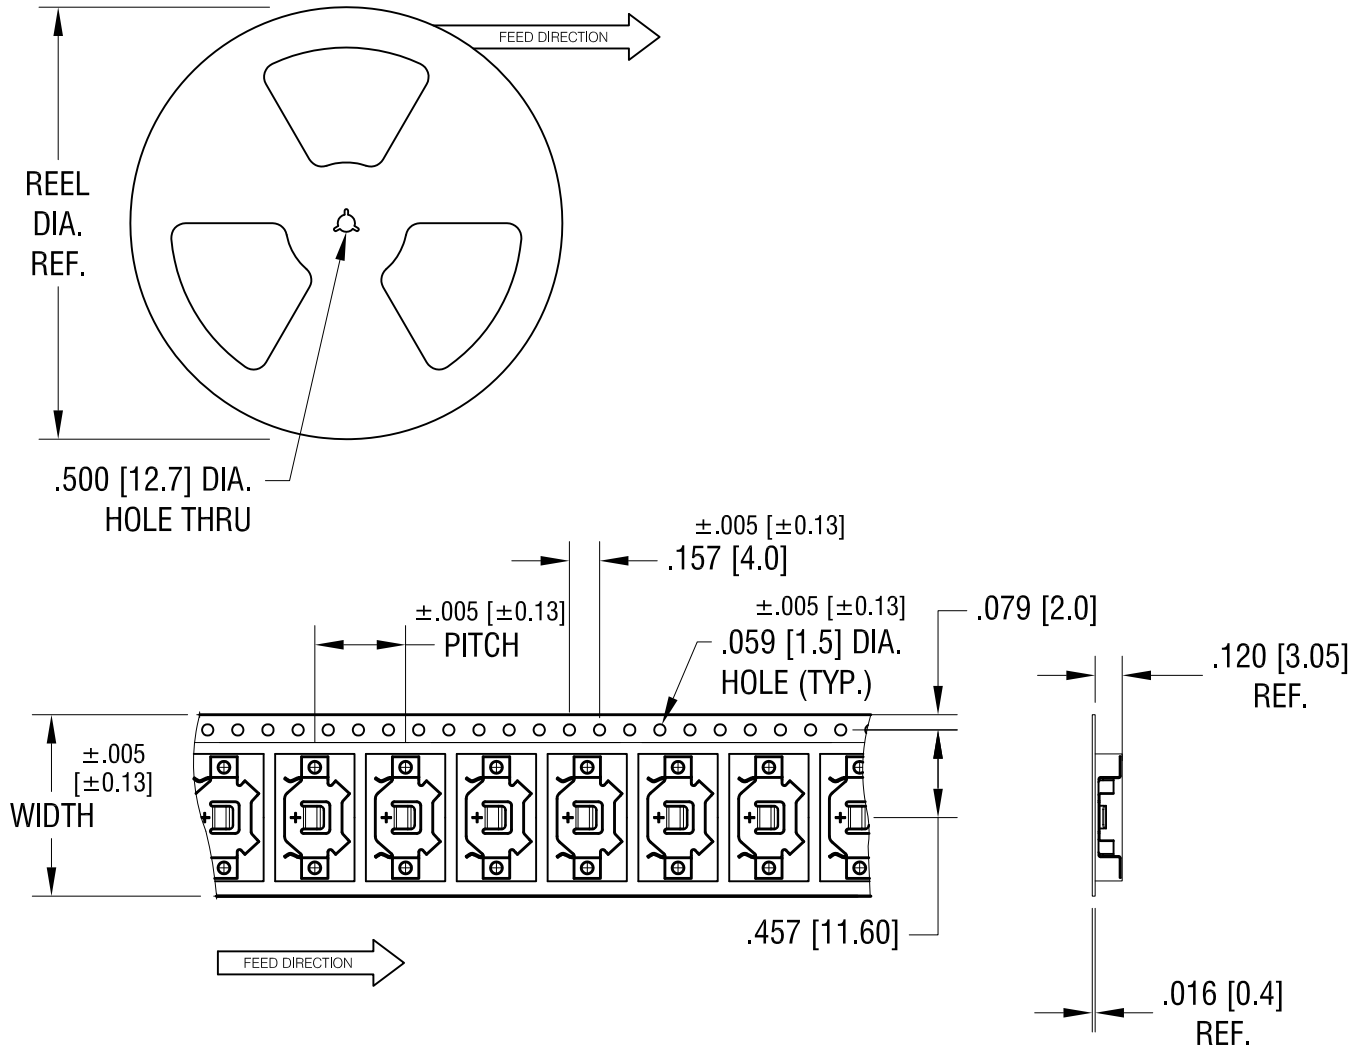

NOTES:

TAPE AND REEL SPECIFICATIONS:

1. TAPE:

MAT'L - ALL CONDUCTIVE POLYSTYRENE CARRIER
ANSI/EIA-481 STANDARD
.945 [24.0] WIDE; .473 [12.00] PITCH

2. REEL:

13.0 [330.2] DIA. 1500 PIECES OF
PART NO. 3030 PER REEL.

KEYSTONE ELECTRONICS CORP.			
www.keyelco.com • ASTORIA, N.Y. 11105-2017 • Tel (718) 956-8900			
PART NAME		SM RETAINER ON TAPE	
MATERIAL		AS NOTED	
FINISH	AS NOTED	DRN BY	DATE
		NT	12.30.10
		APP'D	SCALE
			X
TOLERANCES	INCH [MM]	CODE	DWG NO.
DECIMAL	± .015 [± 0.38]	C	3030TR
ANGULAR	± 1°		
UNLESS OTHERWISE SPECIFIED			

MOUNTING PAD LAYOUT

ACTUAL SIZE

SECTION A-A

KEYSTONE ELECTRONICS CORP.

www.keyelco.com • ASTORIA, N.Y. 11105-2017 • Tel (718) 956-8900

PART NAME		10mm SM COIN CELL CLIP	
MATERIAL			
.006 [0.15] TH'K PHOSPHOR BRONZE			
FINISH		DRN BY	DATE
TIN NICKEL PLATE		NT	9.17.10
		APP'D	SCALE
			4X
TOLERANCES	INCH [MM]	CODE	DWG NO.
DECIMAL	±.010 [±0.25]	C	3030
ANGULAR	± 1°		
UNLESS OTHERWISE SPECIFIED			