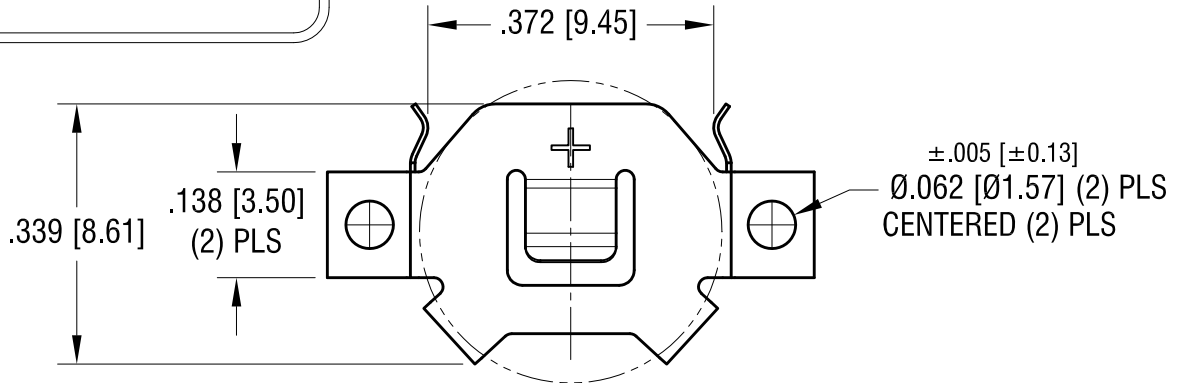

NOTES:

TAPE AND REEL SPECIFICATIONS:

1. TAPE:

MAT'L - ALL CONDUCTIVE POLYSTYRENE CARRIER
ANSI/EIA-481 STANDARD
.945 [24.0] WIDE; .473 [12.00] PITCH

2. REEL:

13.0 [330.2] DIA. 1500 PIECES OF
PART NO. 3030 PER REEL.

KEYSTONE ELECTRONICS CORP.			
www.keyelco.com • ASTORIA, N.Y. 11105-2017 • Tel (718) 956-8900			
PART NAME		SM RETAINER ON TAPE	
MATERIAL		AS NOTED	
FINISH	AS NOTED	DRN BY	DATE
		NT	12.30.10
		APP'D	SCALE
			X
TOLERANCES	INCH [MM]	CODE	DWG NO.
DECIMAL	± .015 [± 0.38]	C	3030TR
ANGULAR	± 1°		
UNLESS OTHERWISE SPECIFIED			

MOUNTING PAD LAYOUT

ACTUAL SIZE

SECTION A-A

KEYSTONE ELECTRONICS CORP.

www.keyelco.com • ASTORIA, N.Y. 11105-2017 • Tel (718) 956-8900

PART NAME		10mm SM COIN CELL CLIP	
MATERIAL			
.006 [0.15] TH'K PHOSPHOR BRONZE			
FINISH		DRN BY	DATE
TIN NICKEL PLATE		NT	9.17.10
		APP'D	SCALE
			4X
TOLERANCES	INCH [MM]	CODE	DWG NO.
DECIMAL	±.010 [±0.25]	C	3030
ANGULAR	± 1°		
UNLESS OTHERWISE SPECIFIED			