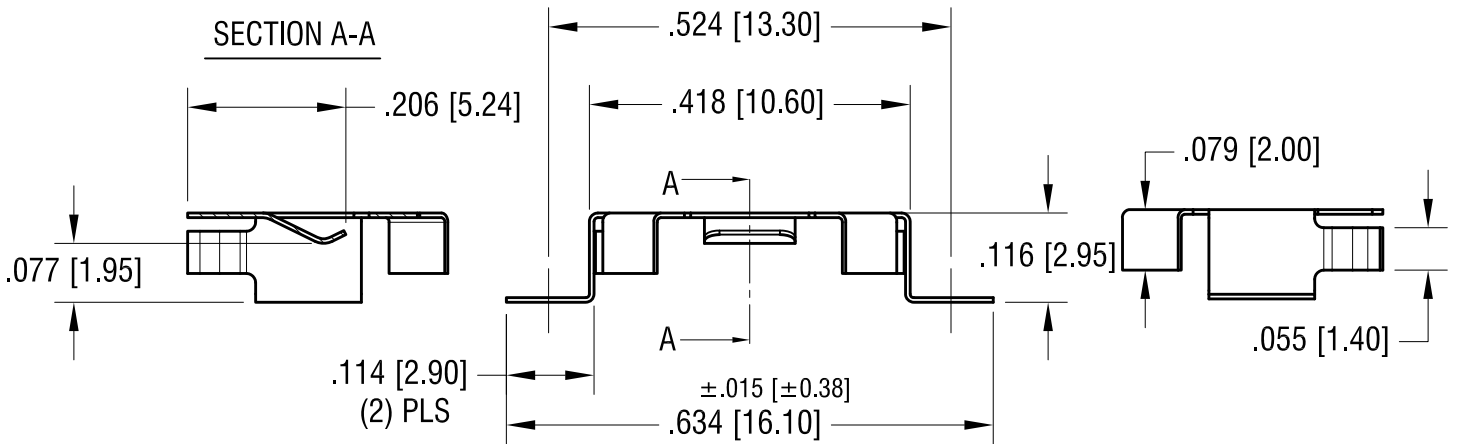

NOTES:

TAPE AND REEL SPECIFICATIONS:

1. TAPE:

MAT'L - ALL CONDUCTIVE POLYSTYRENE CARRIER
ANSI/EIA-481 STANDARD
.945 [24.0] WIDE; .473 [12.00] PITCH

2. REEL:

13.0 [330.2] DIA. 1500 PIECES OF
PART NO. 3030 PER REEL.

MOUNTING PAD LAYOUT

ACTUAL SIZE

SECTION A-A

KEYSTONE ELECTRONICS CORP.

www.keyelco.com • ASTORIA, N.Y. 11105-2017 • Tel (718) 956-8900

PART NAME		10mm SM COIN CELL CLIP	
MATERIAL			
.006 [0.15] TH'K PHOSPHOR BRONZE			
FINISH		DRN BY	DATE
TIN NICKEL PLATE		NT	9.17.10
		APP'D	SCALE
			4X
TOLERANCES	INCH [MM]	CODE	DWG NO.
DECIMAL	±.010 [±0.25]	C	3030
ANGULAR	± 1°		
UNLESS OTHERWISE SPECIFIED			