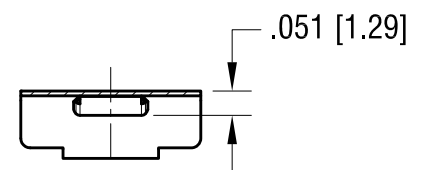

ACTUAL SIZE

SECTION A-A

| | | |
|---------|--------------------------|------|
| 3.15.19 | CHANGE AS PER ECN 19-034 | B |
| 2.20.19 | CHANGE AS PER ECN 19-025 | A |
| DATE | DESCRIPTION | REV. |

| | | | |
|--|---------------------------|----------------------------------|-------------|
| KEYSTONE ELECTRONICS CORP. | | | |
| www.keyelco.com • NEW HYDE PARK, NY 11040 • Tel (516) 328-7500 | | | |
| PART NAME | | BATTERY CONTACT | |
| MATERIAL | | .010 [0.25] TH'K PHOSPHOR BRONZE | |
| FINISH | | DRN BY | DATE |
| NICKEL PLATE | | NT | 4.28.16 |
| | | APP'D | SCALE |
| | | | 2.5X |
| TOLERANCES | INCH [MM] | CODE | DWG NO. |
| DECIMAL | $\pm .010$ [± 0.25] | C | 3036 |
| ANGULAR | $\pm 3^\circ$ | | |
| UNLESS OTHERWISE SPECIFIED | | | |