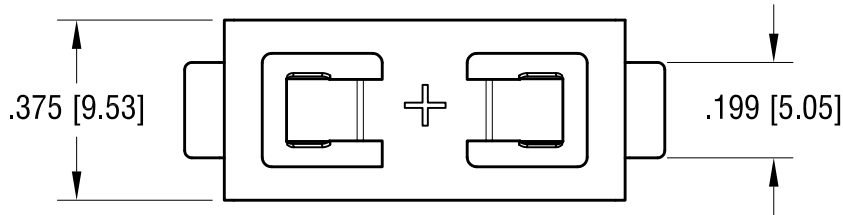

ACTUAL SIZE

SECTION A-A

| | | |
|---------|--------------------------|------|
| 3.15.19 | CHANGE AS PER ECN 19-034 | B |
| 2.20.19 | CHANGE AS PER ECN 19-025 | A |
| DATE | DESCRIPTION | REV. |

| | | | |
|--|---------------------------|----------------------------------|-------------|
| KEYSTONE ELECTRONICS CORP. | | | |
| www.keyelco.com • NEW HYDE PARK, NY 11040 • Tel (516) 328-7500 | | | |
| PART NAME | | BATTERY CONTACT | |
| MATERIAL | | .010 [0.25] TH'K PHOSPHOR BRONZE | |
| FINISH | | DRN BY | DATE |
| NICKEL PLATE | | NT | 4.28.16 |
| | | APP'D | SCALE |
| | | | 2.5X |
| TOLERANCES | INCH [MM] | CODE | DWG NO. |
| DECIMAL | $\pm .010$ [± 0.25] | C | 3036 |
| ANGULAR | $\pm 3^\circ$ | | |
| UNLESS OTHERWISE SPECIFIED | | | |