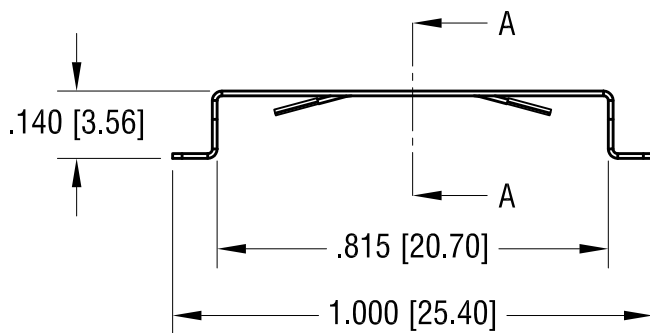

ACTUAL SIZE

SECTION A-A

| | | |
|---------|--------------------------|------|
| 3.15.19 | CHANGE AS PER ECN 19-034 | B |
| 2.20.19 | CHANGE AS PER ECN 19-025 | A |
| DATE | DESCRIPTION | REV. |

| | | | |
|--|---------------------------|----------------------------------|-------------|
| KEYSTONE ELECTRONICS CORP. | | | |
| www.keyelco.com • NEW HYDE PARK, NY 11040 • Tel (516) 328-7500 | | | |
| PART NAME | | BATTERY CONTACT | |
| MATERIAL | | .010 [0.25] TH'K PHOSPHOR BRONZE | |
| FINISH | | DRN BY | DATE |
| NICKEL PLATE | | NT | 4.28.16 |
| | | APP'D | SCALE |
| | | | 2.5X |
| TOLERANCES | INCH [MM] | CODE | DWG NO. |
| DECIMAL | $\pm .010$ [± 0.25] | C | 3036 |
| ANGULAR | $\pm 3^\circ$ | | |
| UNLESS OTHERWISE SPECIFIED | | | |