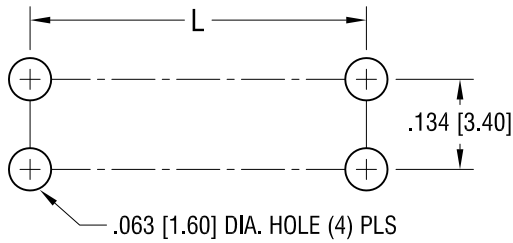

**ACTUAL SIZE**

**MOUNTING LAYOUT FOR TWO CLIPS**

L = .383 [9.73] FOR MINI FUSES

L = .530 [13.46] FOR STANDARD AND LOW PROFILE FUSES

11.20.20	ECN 20-093 (H1) WAS .005/.000	H
10.23.19	CHANGE AS PER ECN19-079	G
3.11.19	CHANGE AS PER ECN19-032	F
2.05.19	CHANGE AS PER ECN19-018	E
3.22.17	CHANGE AS PER ECR 17-014	D
12.04.14	CHANGE AS PER ECN 14-117	C
9.06.12	CHANGE AS PER ECN 12-130	B
5.11.07	CHANGE AS PER ECN 07-022	A
DATE	DESCRIPTION	REV.

<b>KEYSTONE ELECTRONICS CORP.</b>			
www.keyelco.com • NEW HYDE PARK, NY 11040 • Tel (516) 328-7500			
PART NAME			
LOW PROFILE UNIVERSAL PC AUTO FUSE CLIP			
MATERIAL			
.016 [0.41] TH'K BRASS			
FINISH		DRN BY	DATE
TIN NICKEL PLATE		BOONE	2.13.07
		APP'D	SCALE
			5X
TOLERANCES	INCH [MM]	CODE	DWG NO.
DECIMAL	± .005 [± 0.13]	C	<b>3557</b>
ANGULAR	± 1°		
UNLESS OTHERWISE SPECIFIED			