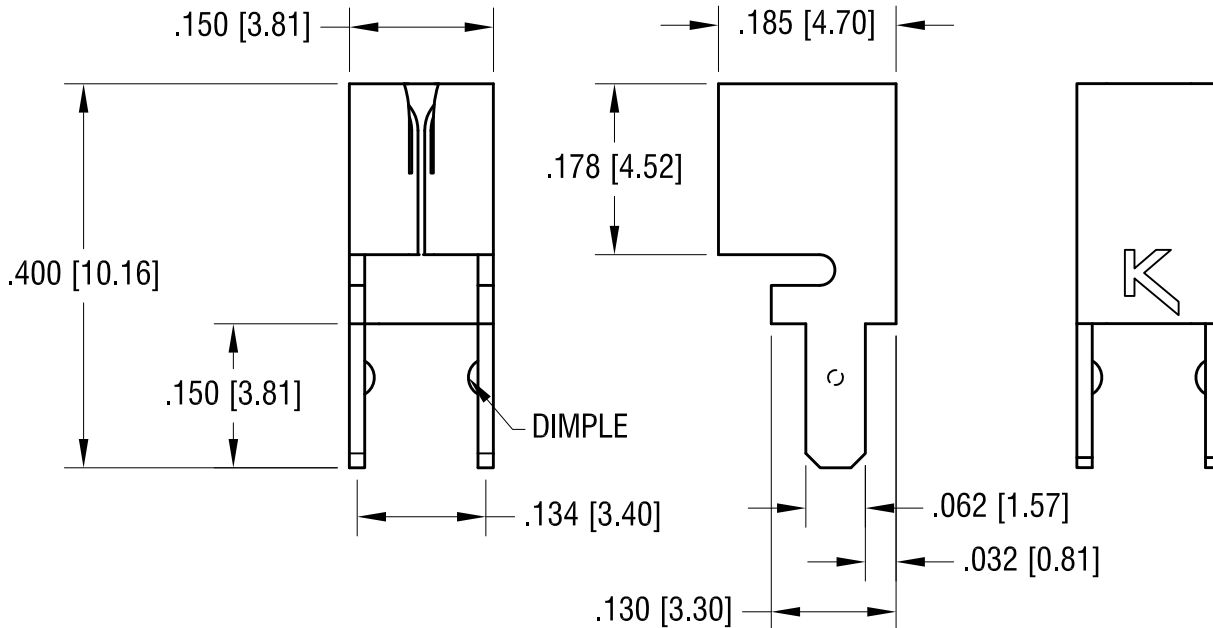

**ACTUAL SIZE**

**MOUNTING LAYOUT FOR TWO CLIPS**

L = .383 [9.73] FOR MINI FUSES

L = .530 [13.46] FOR STANDARD AND LOW PROFILE FUSES

11.20.20	ECN 20-093 (H1) WAS .005/.000	H
10.23.19	CHANGE AS PER ECN19-079	G
3.11.19	CHANGE AS PER ECN19-032	F
2.05.19	CHANGE AS PER ECN19-018	E
3.22.17	CHANGE AS PER ECR 17-014	D
12.04.14	CHANGE AS PER ECN 14-117	C
9.06.12	CHANGE AS PER ECN 12-130	B
5.11.07	CHANGE AS PER ECN 07-022	A
DATE	DESCRIPTION	REV.

<b>KEYSTONE ELECTRONICS CORP.</b>			
www.keyelco.com • NEW HYDE PARK, NY 11040 • Tel (516) 328-7500			
PART NAME			
LOW PROFILE UNIVERSAL PC AUTO FUSE CLIP			
MATERIAL			
.016 [0.41] TH'K BRASS			
FINISH		DRN BY	DATE
TIN NICKEL PLATE		BOONE	2.13.07
		APP'D	SCALE
			5X
TOLERANCES	INCH [MM]	CODE	DWG NO.
DECIMAL	± .005 [± 0.13]	C	<b>3557</b>
ANGULAR	± 1°		
UNLESS OTHERWISE SPECIFIED			