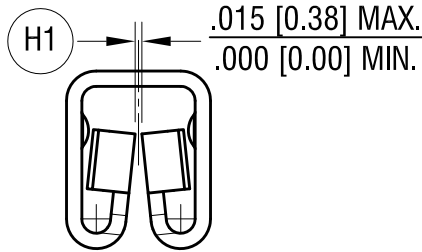

**ACTUAL SIZE**

**MOUNTING LAYOUT FOR TWO CLIPS**

L = .383 [9.73] FOR MINI FUSES

L = .530 [13.46] FOR STANDARD AND LOW PROFILE FUSES

11.20.20	ECN 20-093 (H1) WAS .005/.000	H
10.23.19	CHANGE AS PER ECN19-079	G
3.11.19	CHANGE AS PER ECN19-032	F
2.05.19	CHANGE AS PER ECN19-018	E
3.22.17	CHANGE AS PER ECR 17-014	D
12.04.14	CHANGE AS PER ECN 14-117	C
9.06.12	CHANGE AS PER ECN 12-130	B
5.11.07	CHANGE AS PER ECN 07-022	A
DATE	DESCRIPTION	REV.