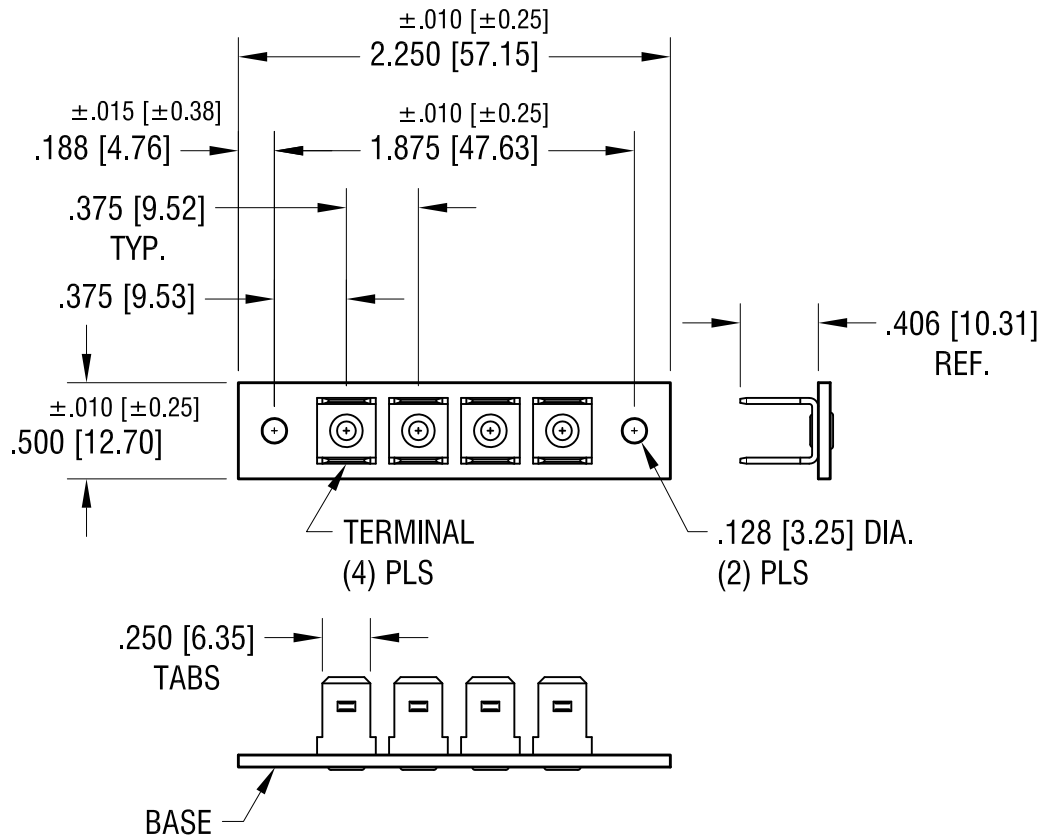

THIS DOCUMENT IS THE PROPERTY OF
KEYSTONE ELECTRONICS CORP. AND
SHALL NOT BE REPRODUCED, DISTRIBUTED
OR USED AS A BASIS FOR MANUFACTURE
WITHOUT PRIOR WRITTEN PERMISSION
FROM KEYSTONE ELECTRONICS CORP.

NOTES:

1. BASE:
  MAT'L: .062 [1.57] TH'K FIBERGLASS
2. TERMINAL: P/N 1257
  MAT'L: .017 [0.43] TH'K BRASS, BRIGHT BRASS

KEYSTONE ELECTRONICS CORP.

www.keyelco.com • ASTORIA, N.Y. 11105-2017 • Tel (718) 956-8900

PART NAME		QUICK-FIT TERMINAL STRIP	
MATERIAL		AS NOTED	
FINISH	AS NOTED	DRN BY	BOONE
		APP'D	SCALE
			1X
TOLERANCES	INCH [MM]	CODE	DWG NO.
DECIMAL	±.005 [±0.13]	C	4117
ANGULAR ± 1°			
UNLESS OTHERWISE SPECIFIED			

DATE	DESCRIPTION	REV.