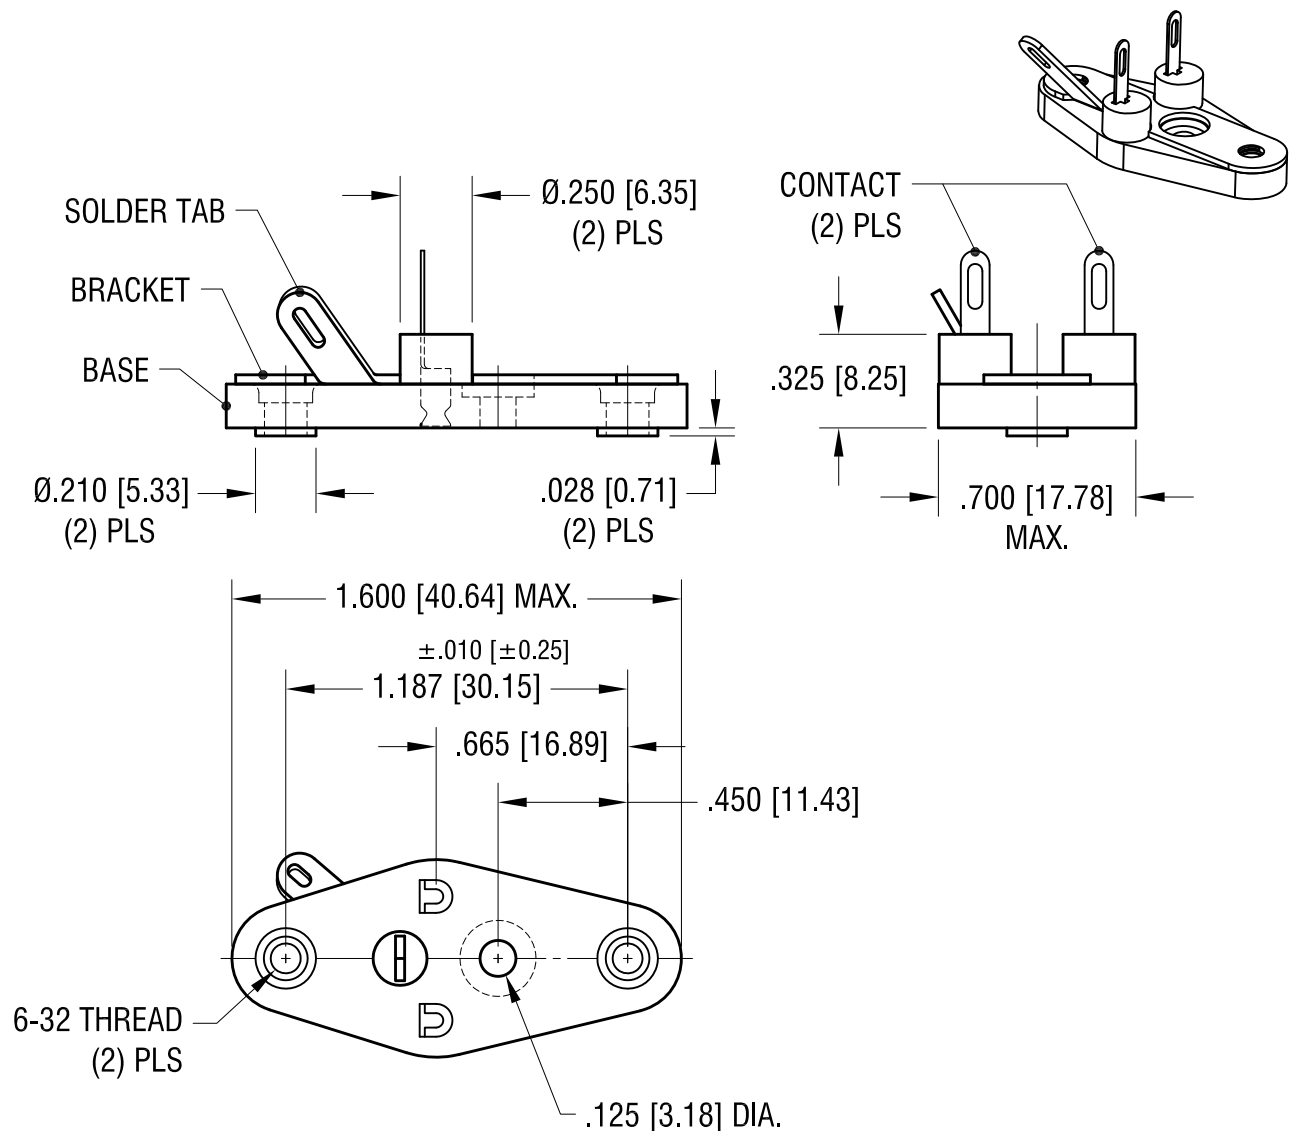

ACTUAL SIZE

NOTES:

BASE, INSULATING:
MAT'L - PBT (BLACK COLOR), UL 94V-0

BRACKET, MOUNTING:
MAT'L - .032 [0.81] TH'K BRASS
FINISH - TIN PLATE

CONTACT:
MAT'L - .012 [0.30] TH'K BRASS
FINISH - TIN PLATE

.125 [3.18] DIA.
x .250 [6.35] C'BORE
.045 [1.14] DEEP (FAR SIDE)

3.24.15	BASE MAT'L WAS POLYESTER CHANGE AS PER ECN15-037	B
5.18.04	CHANGE AS PER ECN 04-038	A
DATE	DESCRIPTION	REV.

KEYSTONE ELECTRONICS CORP.			
www.keyelco.com • ASTORIA, N.Y. 11105-2017 • Tel (718) 956-8900			
PART NAME TO-3 SINGLE TAB TRANSISTOR SOCKET			
MATERIAL AS NOTED			
FINISH AS NOTED		DRN BY BOONE	DATE 10.8.82
		APP'D	SCALE 1.5X
TOLERANCES DECIMAL ANGULAR UNLESS OTHERWISE SPECIFIED	INCH [MM] ± .005 [± 0.15]	CODE C	DWG NO. 4515