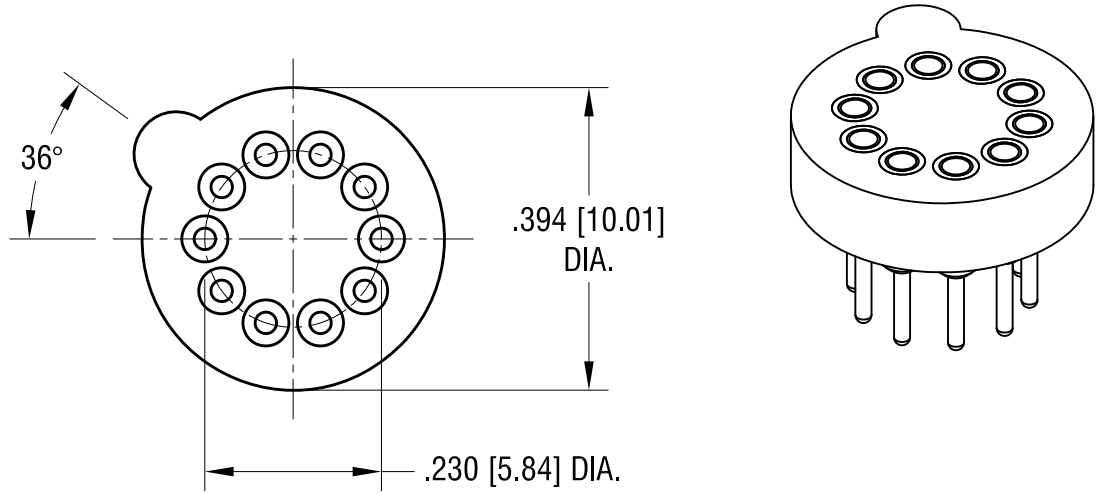

NOTES:

- 1. INSULATOR:
MAT'L - GLASS FILLED POLYESTER
- CONTACT PIN:
MAT'L - BRASS
FINISH - TIN PLATE
- CONTACT SPRING:
MAT'L - BERYLLIUM COPPER
FINISH - .0000300 [.00076] GOLD PLATE

KEYSTONE ELECTRONICS CORP.			
www.keyelco.com • ASTORIA, N.Y. 11105-2017 • Tel (718) 956-8900			
PART NAME			
TRANSISTOR SOCKET FOR TO-100			
MATERIAL			
AS NOTED			
FINISH		DRN BY	DATE
AS NOTED		BOONE	7.09.10
		APP'D	SCALE
			4X
TOLERANCES	INCH [MM]	CODE	DWG NO.
DECIMAL	± .005 [± 0.15]	C/M	4594
ANGULAR	± 1°		
UNLESS OTHERWISE SPECIFIED			