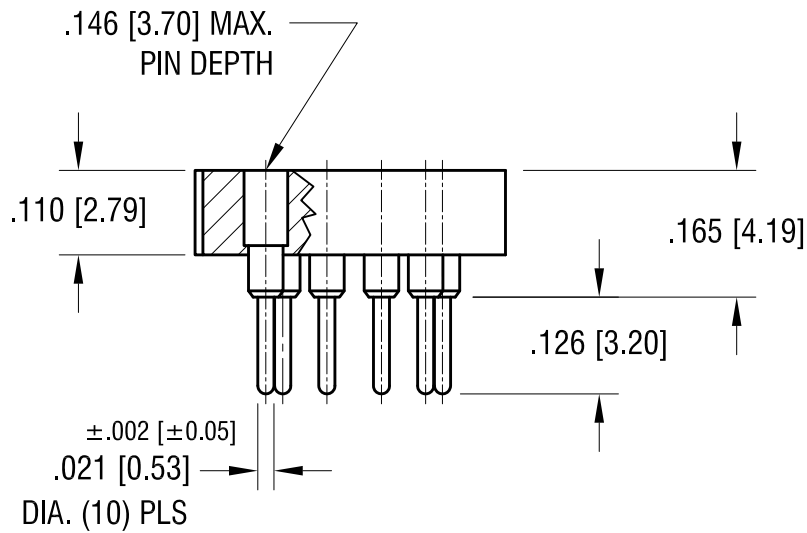

NOTES:

- 1. INSULATOR:
MAT'L - GLASS FILLED POLYESTER
- CONTACT PIN:
MAT'L - BRASS
FINISH - TIN PLATE
- CONTACT SPRING:
MAT'L - BERYLLIUM COPPER
FINISH - .0000300 [.00076] GOLD PLATE

KEYSTONE ELECTRONICS CORP.			
www.keyelco.com • ASTORIA, N.Y. 11105-2017 • Tel (718) 956-8900			
PART NAME			
TRANSISTOR SOCKET FOR TO-100			
MATERIAL			
AS NOTED			
FINISH		DRN BY	DATE
AS NOTED		BOONE	7.09.10
		APP'D	SCALE
			4X
TOLERANCES	INCH [MM]	CODE	DWG NO.
DECIMAL	± .005 [± 0.15]	C/M	4594
ANGULAR	± 1°		
UNLESS OTHERWISE SPECIFIED			