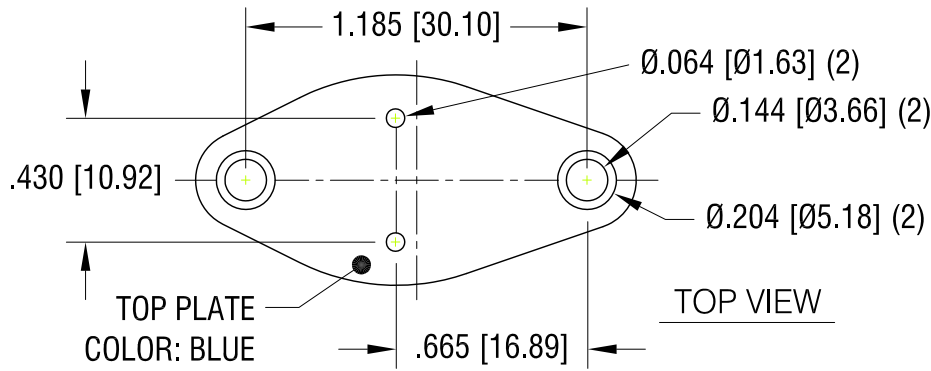

NOTES:

TOP PLATE: COLOR - BLUE
 MAT'L - NYLON 6/6 UL 94V-2

COLLECTOR PLATE BASE:
 MAT'L - .032 [0.81] TH'K PHENOLIC

COLLECTOR PLATE:
 MAT'L - .032 [0.81] TH'K STEEL
 FINISH - TIN PLATE

MOUSE CONTACT ('T' TYPE):
 MAT'L - .013 [0.33] TH'K BRASS
 FINISH - TIN PLATE