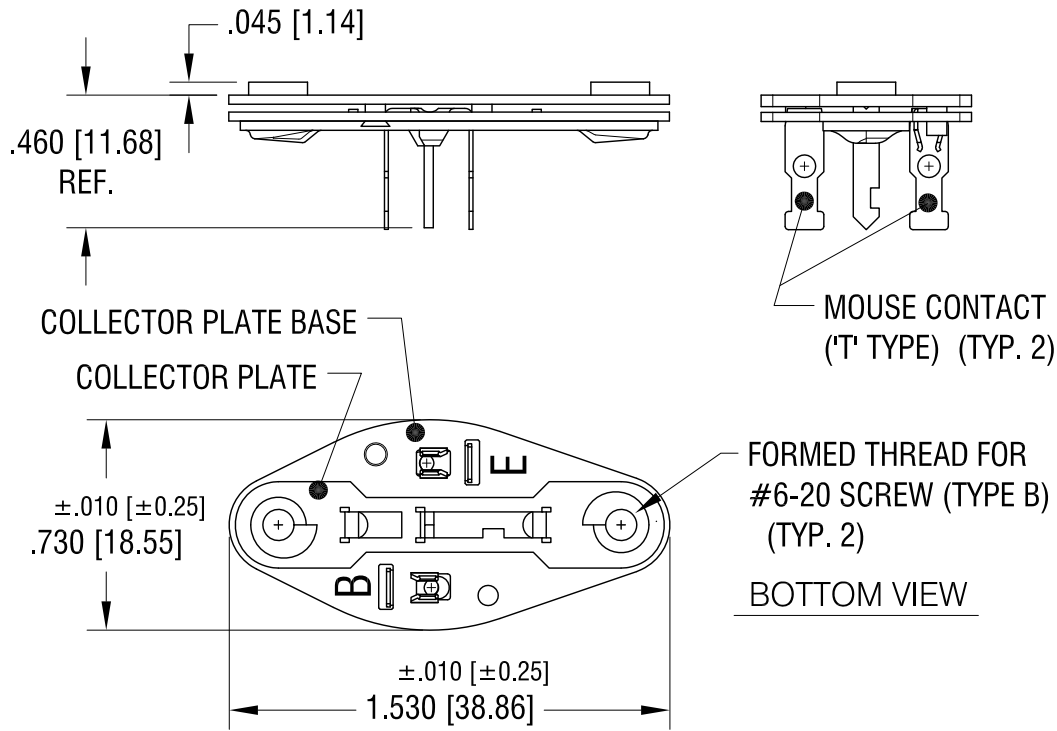

NOTES:

TOP PLATE: COLOR - BLUE
 MAT'L - NYLON 6/6 UL 94V-2

COLLECTOR PLATE BASE:
 MAT'L - .032 [0.81] TH'K PHENOLIC

COLLECTOR PLATE:
 MAT'L - .032 [0.81] TH'K STEEL
 FINISH - TIN PLATE

MOUSE CONTACT ('T' TYPE):
 MAT'L - .013 [0.33] TH'K BRASS
 FINISH - TIN PLATE

KEYSTONE ELECTRONICS CORP.

www.keyelco.com • ASTORIA, N.Y. 11105-2017 • Tel (718) 956-8900

PART NAME			
TO-3 POWER TRANSISTOR SOCKET			
MATERIAL			
AS NOTED			
FINISH		DRN BY	DATE
AS NOTED		BOONE	4.26.82
		APP'D	SCALE
			1.5X
TOLERANCES	INCH [MM]	CODE	DWG NO.
DECIMAL	± .005 [± 0.15]	C	4602
ANGULAR	± 1°		
UNLESS OTHERWISE SPECIFIED			