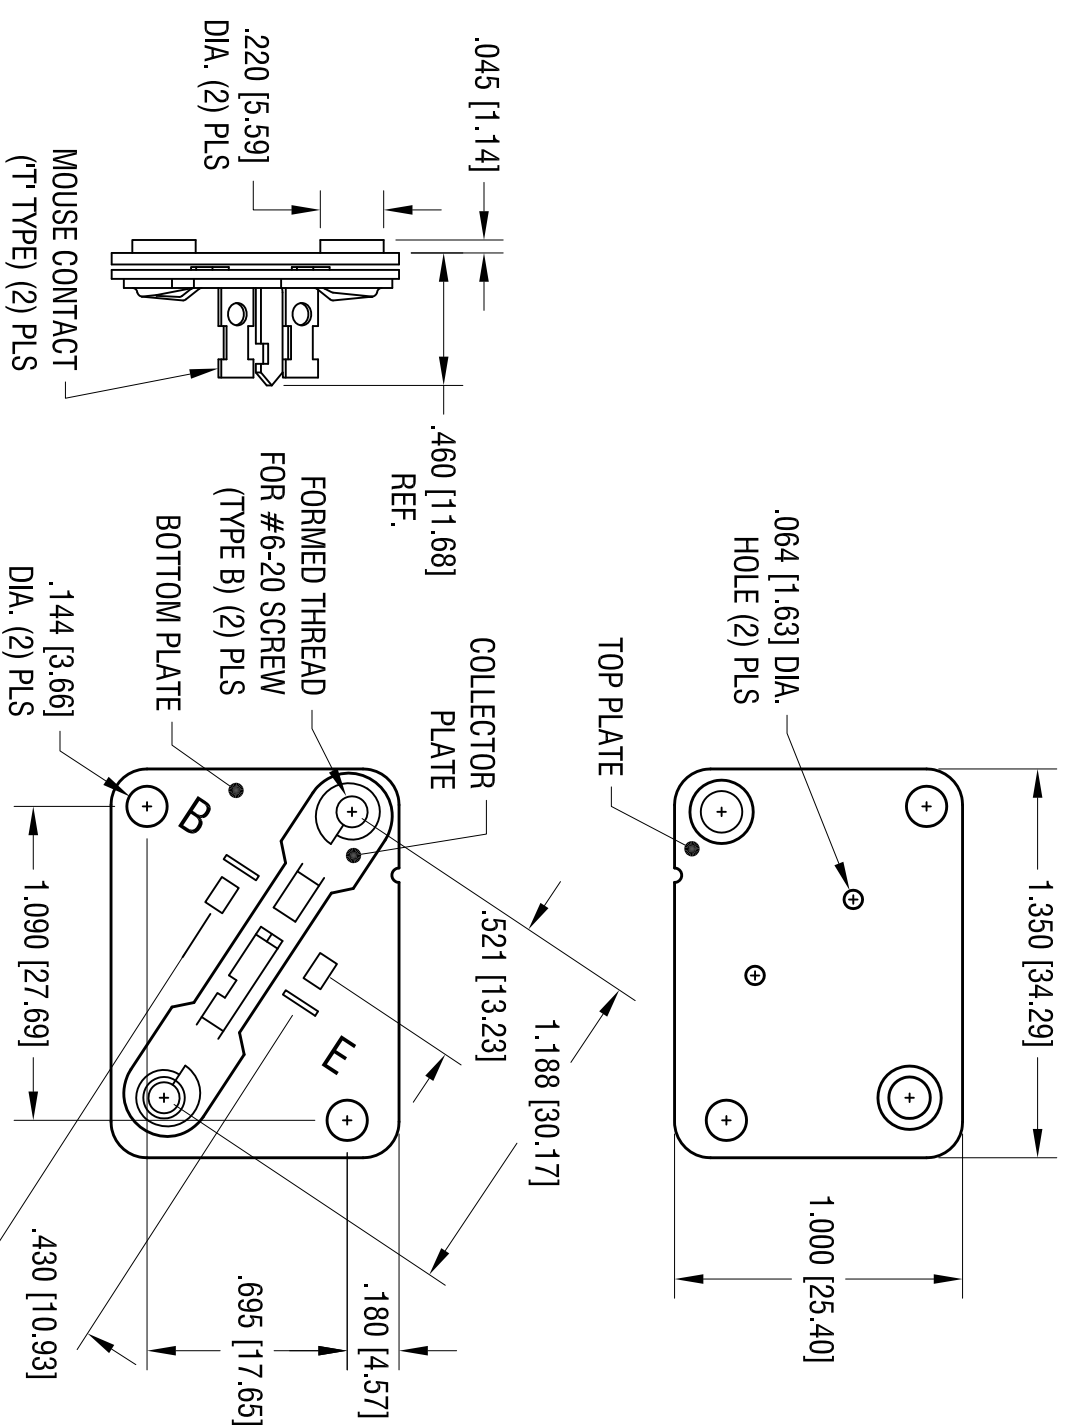

DATE	DESCRIPTION	REV.

NOTES:

- TOP PLATE: COLOR - BLACK
- MAT'L - NYLON 6/6 UL 94V-2
- BOTTOM PLATE: MAT'L - .032 [0.81] THK PHENOLIC
- COLLECTOR PLATE: MAT'L - .032 [0.81] THK STEEL
- FINISH - TIN PLATE
- MOUSE CONTACT (T^r TYPE): MAT'L - .013 [0.33] THK BRASS
- FINISH - TIN PLATE

KEYSTONE ELECTRONICS CORP.

www.keystone.com • NEW HYDE PARK, NY 11040 • Tel (516) 328-7500

PART NAME

TO-3 POWER TRANSISTOR SOCKET

MATERIAL

AS NOTED

FINISH

AS NOTED

TOLERANCES	INCH	[MM]	CODE	DWG NO.
DECIMAL	± .005	[± 0.13]	C	4607
ANGULAR	± 1°			

THIS DOCUMENT IS THE PROPERTY OF KEYSTONE ELECTRONICS CORP. AND SHALL NOT BE REPRODUCED, DISTRIBUTED OR USED AS A BASIS FOR MANUFACTURE WITHOUT PRIOR WRITTEN PERMISSION FROM KEYSTONE ELECTRONICS CORP.