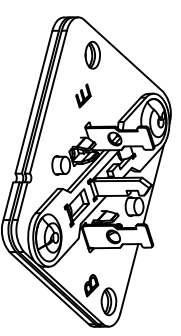

DATE	DESCRIPTION	REV.

NOTES:

- TOP PLATE: COLOR - BLACK
- MAT'L - NYLON 6/6 UL 94V-2
- BOTTOM PLATE: MAT'L - .032 [0.81] THK PHENOLIC
- COLLECTOR PLATE: MAT'L - .032 [0.81] THK STEEL
- FINISH - TIN PLATE
- MOUSE CONTACT (T^r TYPE): MAT'L - .013 [0.33] THK BRASS
- FINISH - TIN PLATE

KEYSTONE ELECTRONICS CORP.

www.keystone.com • NEW HYDE PARK, NY 11040 • Tel (516) 328-7500

PART NAME

TO-3 POWER TRANSISTOR SOCKET

MATERIAL

AS NOTED

FINISH

AS NOTED