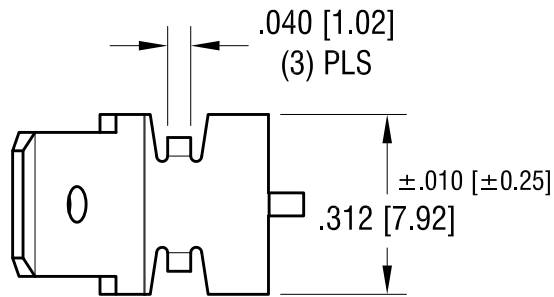

ACTUAL SIZE

<b>KEYSTONE ELECTRONICS CORP.</b>			
www.keyelco.com • ASTORIA, N.Y. 11105-2017 • Tel (718) 956-8900			
PART NAME			
.250 [6.35] PC QUICK-FIT TERMINAL			
MATERIAL			
.032 [0.81] TH'K BRASS			
FINISH		DRN BY	DATE
MATTE TIN PLATE		NT	1.08.09
		APP'D	SCALE
			3X
TOLERANCES	INCH	[MM]	CODE
DECIMAL	± .005	[± 0.15]	C
ANGULAR	± 1°		
UNLESS OTHERWISE SPECIFIED			
DATE	DESCRIPTION	REV.	DWG NO.
			<b>4912</b>