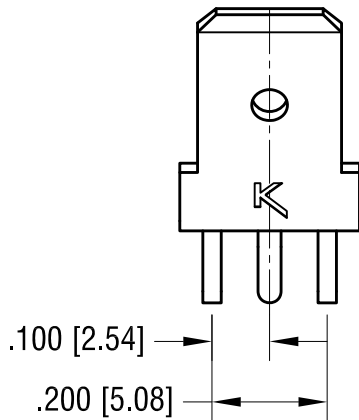

ACTUAL SIZE

<b>KEYSTONE ELECTRONICS CORP.</b>			
www.keyelco.com • ASTORIA, N.Y. 11105-2017 • Tel (718) 956-8900			
PART NAME			
.250 [6.35] PC QUICK-FIT TERMINAL			
MATERIAL			
.032 [0.81] TH'K BRASS			
FINISH		DRN BY	DATE
MATTE TIN PLATE		NT	1.08.09
		APP'D	SCALE
			3X
TOLERANCES	INCH	[MM]	CODE
DECIMAL	± .005	[± 0.15]	C
ANGULAR	± 1°		
UNLESS OTHERWISE SPECIFIED			
DATE	DESCRIPTION	REV.	DWG NO.
			<b>4912</b>