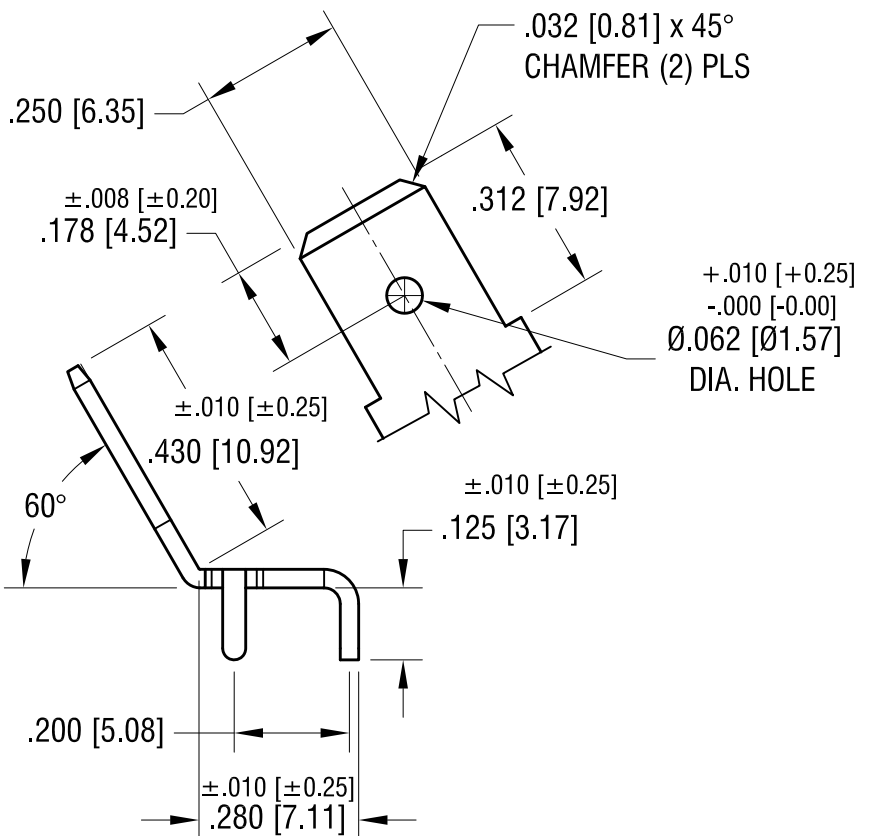

ACTUAL SIZE

<b>KEYSTONE ELECTRONICS CORP.</b>			
www.keyelco.com • ASTORIA, N.Y. 11105-2017 • Tel (718) 956-8900			
PART NAME			
.250 [6.35] PC QUICK-FIT TERMINAL			
MATERIAL			
.032 [0.81] TH'K BRASS			
FINISH		DRN BY	DATE
MATTE TIN PLATE		NT	1.08.09
		APP'D	SCALE
			3X
TOLERANCES	INCH	[MM]	CODE
DECIMAL	± .005	[± 0.15]	C
ANGULAR	± 1°		
UNLESS OTHERWISE SPECIFIED			
DATE	DESCRIPTION	REV.	DWG NO.
			<b>4912</b>