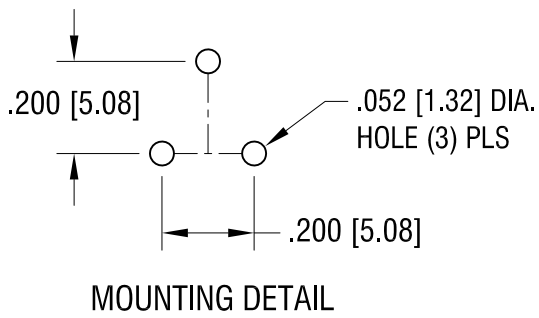

ACTUAL SIZE

<b>KEYSTONE ELECTRONICS CORP.</b>			
www.keyelco.com • ASTORIA, N.Y. 11105-2017 • Tel (718) 956-8900			
PART NAME			
.250 [6.35] PC QUICK-FIT TERMINAL			
MATERIAL			
.032 [0.81] TH'K BRASS			
FINISH		DRN BY	DATE
MATTE TIN PLATE		NT	1.08.09
		APP'D	SCALE
			3X
TOLERANCES	INCH	[MM]	CODE
DECIMAL	± .005	[± 0.15]	C
ANGULAR	± 1°		
UNLESS OTHERWISE SPECIFIED			
DATE	DESCRIPTION	REV.	DWG NO.
			<b>4912</b>