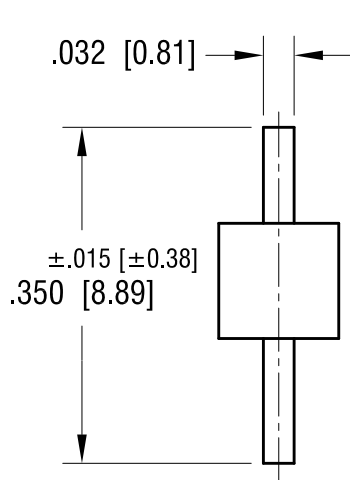

ACTUAL SIZE

MTG. DETAIL

| PART NO. | BASE COLOR |
|----------|------------|
| 5275 | BROWN |
| 5276 | GREEN |
| 5277 | BLUE |
| 5278 | GREY |
| 5279 | PURPLE |

NOTES:

- 1. TERMINAL:
MAT'L - PHOSPHOR BRONZE WIRE
- 2. BASE:
MAT'S - HEAT RESISTANT NYLON 46

| | | | |
|--|-----------------|--------|--------------------|
| KEYSTONE ELECTRONICS CORP. | | | |
| www.keyelco.com • NEW HYDE PARK, NY 11040 • Tel (516) 328-7500 | | | |
| PART NAME | | | |
| PC TEST POINT - COMPACT | | | |
| MATERIAL | | | |
| AS NOTED | | | |
| FINISH | | DRN BY | DATE |
| MATTE TIN PLATE | | NT | 11.06.19 |
| | | APP'D | SCALE |
| | | | 5X |
| TOLERANCES | INCH [MM] | CODE | DWG NO. |
| DECIMAL | ± .005 [± 0.13] | C | 5275 - 5279 |
| ANGULAR | ± 1° | | |
| UNLESS OTHERWISE SPECIFIED | | | |