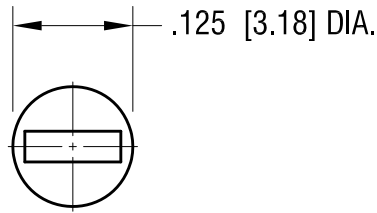

ACTUAL SIZE

MTG. DETAIL

| PART NO. | BASE COLOR |
|----------|------------|
| 5275 | BROWN |
| 5276 | GREEN |
| 5277 | BLUE |
| 5278 | GREY |
| 5279 | PURPLE |

NOTES:

- 1. TERMINAL:
MAT'L - PHOSPHOR BRONZE WIRE
- 2. BASE:
MAT'S - HEAT RESISTANT NYLON 46