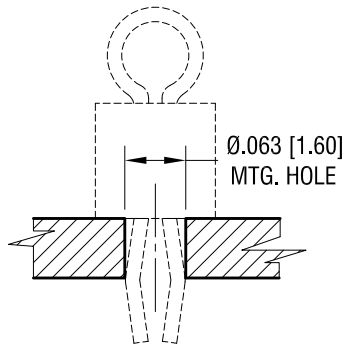

ACTUAL SIZE

MTG. DETAIL

| PART NO. | BASE COLOR |
|----------|------------|
| 5275 | BROWN |
| 5276 | GREEN |
| 5277 | BLUE |
| 5278 | GREY |
| 5279 | PURPLE |

NOTES:

- 1. TERMINAL:
MAT'L - PHOSPHOR BRONZE WIRE
- 2. BASE:
MAT'S - HEAT RESISTANT NYLON 46

| | | | |
|--|-----------------|--------|--------------------|
| KEYSTONE ELECTRONICS CORP. | | | |
| www.keyelco.com • NEW HYDE PARK, NY 11040 • Tel (516) 328-7500 | | | |
| PART NAME | | | |
| PC TEST POINT - COMPACT | | | |
| MATERIAL | | | |
| AS NOTED | | | |
| FINISH | | DRN BY | DATE |
| MATTE TIN PLATE | | NT | 11.06.19 |
| | | APP'D | SCALE |
| | | | 5X |
| TOLERANCES | INCH [MM] | CODE | DWG NO. |
| DECIMAL | ± .005 [± 0.13] | C | 5275 - 5279 |
| ANGULAR | ± 1° | | |
| UNLESS OTHERWISE SPECIFIED | | | |