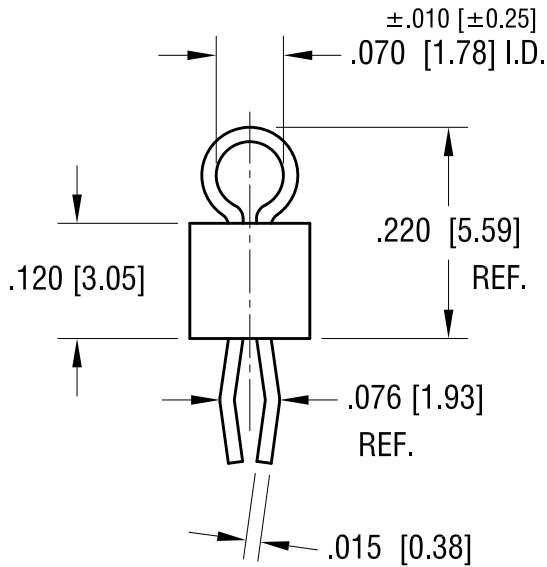

ACTUAL SIZE

MTG. DETAIL

| PART NO. | BASE COLOR |
|----------|------------|
| 5275 | BROWN |
| 5276 | GREEN |
| 5277 | BLUE |
| 5278 | GREY |
| 5279 | PURPLE |

NOTES:

- 1. TERMINAL:
MAT'L - PHOSPHOR BRONZE WIRE
- 2. BASE:
MAT'S - HEAT RESISTANT NYLON 46

| | | | |
|--|-----------------|--------|--------------------|
| KEYSTONE ELECTRONICS CORP. | | | |
| www.keyelco.com • NEW HYDE PARK, NY 11040 • Tel (516) 328-7500 | | | |
| PART NAME | | | |
| PC TEST POINT - COMPACT | | | |
| MATERIAL | | | |
| AS NOTED | | | |
| FINISH | | DRN BY | DATE |
| MATTE TIN PLATE | | NT | 11.06.19 |
| | | APP'D | SCALE |
| | | | 5X |
| TOLERANCES | INCH [MM] | CODE | DWG NO. |
| DECIMAL | ± .005 [± 0.13] | C | 5275 - 5279 |
| ANGULAR | ± 1° | | |
| UNLESS OTHERWISE SPECIFIED | | | |