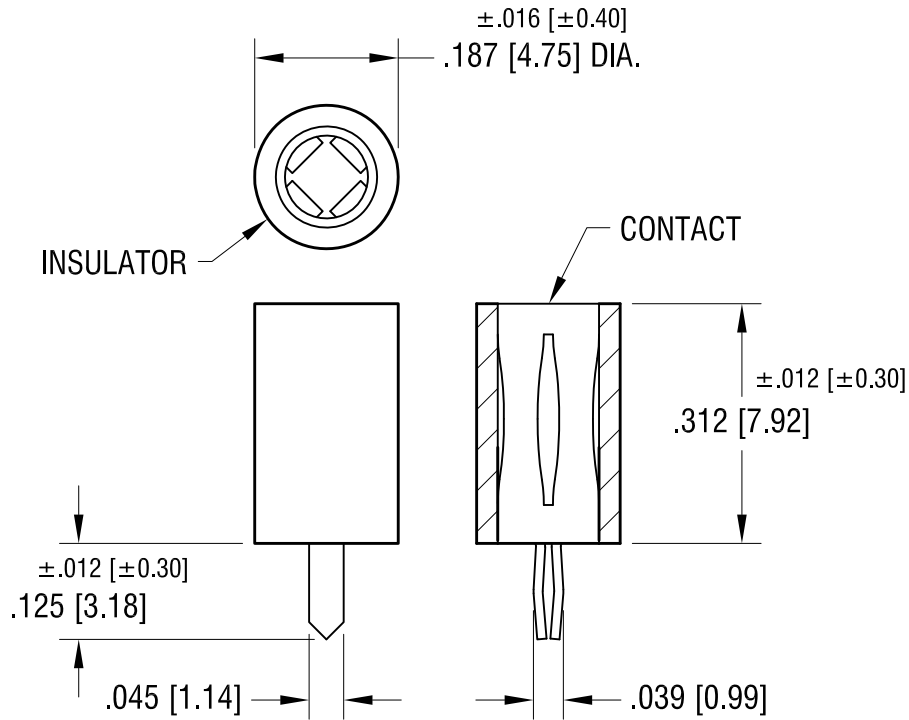

PART NO.	BODY COLOR
6042	WHITE
6043	RED
6044	BLACK
6045	YELLOW
6046	GREEN
6047	BLUE

NOTES:

- INSULATOR:  
MAT'L - NYLON 6/6
- CONTACT :  
MAT'L - BERYLLIUM COPPER, SILVER PLATE
- MOUNTING HOLE:  $.052 [1.32]$

DATE	DESCRIPTION	REV.
1.02.14	CHANGE AS PER ECN 14-001	D
4.29.08	CHANGE AS PER ECN 08-103	C
4.18.08	CHANGE AS PER ECN 08-102	B
8.24.07	CHANGE AS PER ECN 07-048	A

<b>KEYSTONE ELECTRONICS CORP.</b>			
www.keyelco.com • NEW HYDE PARK, NY 11040 • Tel (516) 328-7500			
PART NAME			
SNAP-IN VERTICAL PC TEST JACK			
MATERIAL			
AS NOTED			
FINISH		DRN BY	DATE
AS NOTED		BOONE	12.06.06
		APP'D	SCALE
			4X
TOLERANCES	INCH [MM]	CODE	DWG NO.
DECIMAL	$\pm .005 [\pm 0.13]$	C	6042 - 6047
ANGULAR	$\pm 1^\circ$		
UNLESS OTHERWISE SPECIFIED			