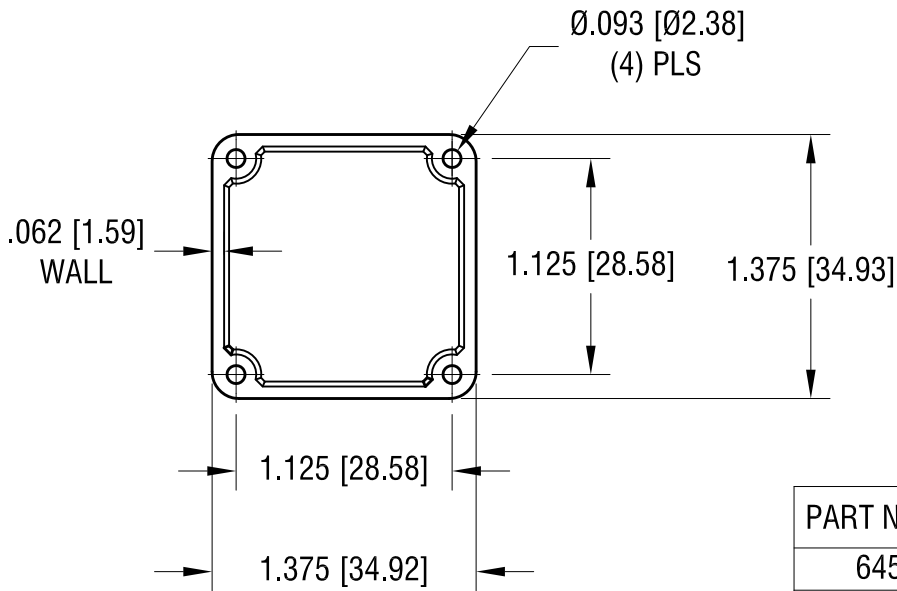

PART NUMBER	COLOR	A	B
645	BLACK	1.562	1.500
646	TRANS RED	1.562	1.500
647	BLACK	1.937	1.875
648	TRANS RED	1.937	1.875

**KEYSTONE ELECTRONICS CORP.**

www.keyelco.com • ASTORIA, N.Y. 11105-2017 • Tel (718) 956-8900

PART NAME		HOUSING	
MATERIAL		AS POLYSTYRENE	
FINISH	DRN BY	DATE	
-	LN	3.5.82	
	APP'D	SCALE	
		1X	
TOLERANCES	INCH [MM]	CODE	DWG NO.
DECIMAL	± .015 [± 0.38]	C/M	
ANGULAR	± 1°		
UNLESS OTHERWISE SPECIFIED			<b>645-648</b>