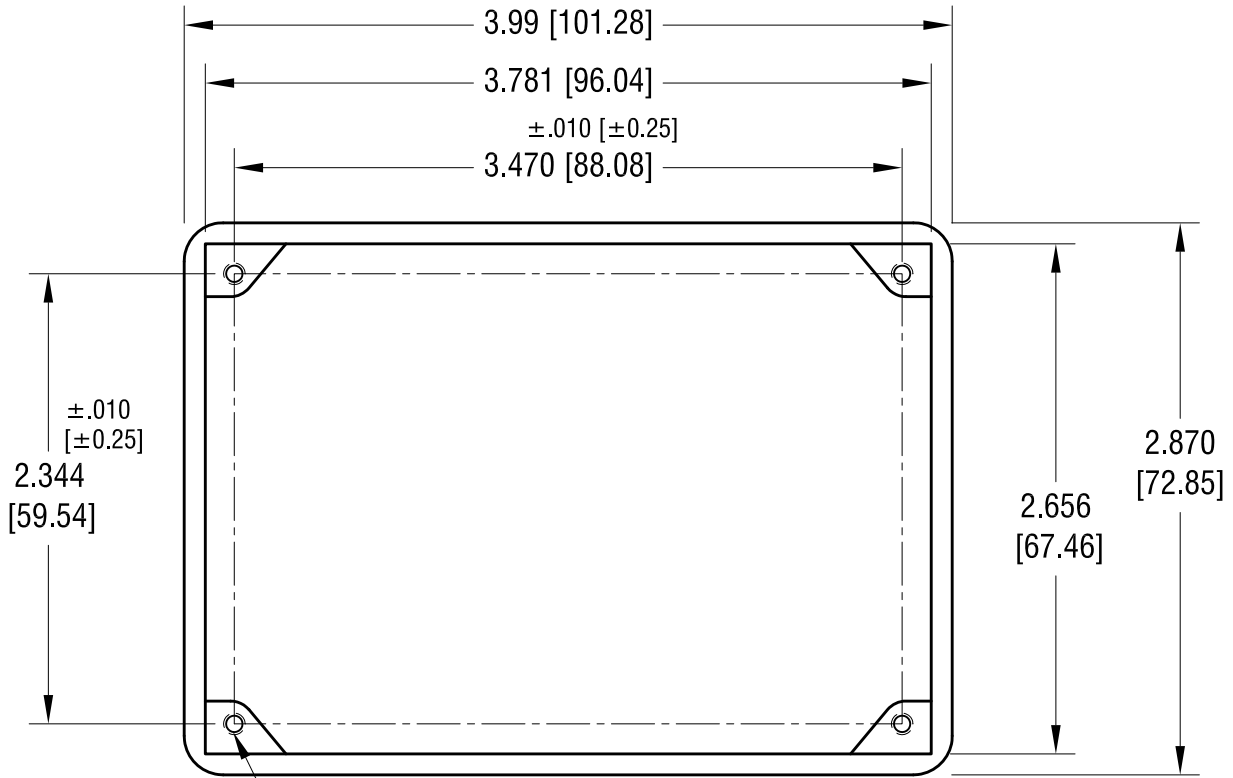

THIS DOCUMENT IS THE PROPERTY OF
KEYSTONE ELECTRONICS CORP. AND
SHALL NOT BE REPRODUCED, DISTRIBUTED
OR USED AS A BASIS FOR MANUFACTURE
WITHOUT PRIOR WRITTEN PERMISSION
FROM KEYSTONE ELECTRONICS CORP.