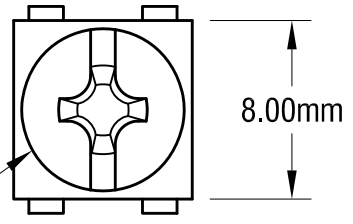

MOUNTING DETAIL

M3 x 0.5
6.00mm LONG
CAPTIVATED SCREW

SCREW TERMINAL W / COLORED SCREW HEAD

PART NO.	HEAD COLOR	PART NO.	HEAD COLOR
7696-2	RED	7696-5	BLUE
7696-3	BLACK	7696-6	GREEN
7696-4	WHITE	7696-7	YELLOW

NOTE:

1. ALL DIMENSIONS ARE IN MILLIMETERS.
2. TERMINAL:
MAT'L - 0.8mm TH'K BRASS, MATTE TIN PLATE
- SCREW:
MAT'L - BRASS, NICKEL PLATE

KEYSTONE ELECTRONICS CORP.

www.keyelco.com • NEW HYDE PARK, NY 11040 • Tel (516) 328-7500

PART NAME			
PC METRIC SCREW TERMINAL			
MATERIAL			
AS NOTED			
FINISH		DRN BY	DATE
AS NOTED		NT	4.27.12
		APP'D	SCALE
			3X
TOLERANCES	INCH	[MM]	CODE
DECIMAL	±	[± 0.25]	C
ANGULAR	± 1°		
UNLESS OTHERWISE SPECIFIED			
DWG NO.		7696-2 - 7696-7	