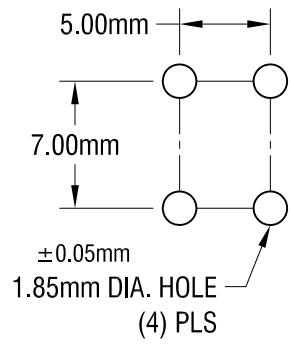

MOUNTING DETAIL

M3 x 0.5
6.00mm LONG
CAPTIVATED SCREW

SCREW TERMINAL W / COLORED SCREW HEAD

PART NO.	HEAD COLOR	PART NO.	HEAD COLOR
7696-2	RED	7696-5	BLUE
7696-3	BLACK	7696-6	GREEN
7696-4	WHITE	7696-7	YELLOW

NOTE:

1. ALL DIMENSIONS ARE IN MILLIMETERS.
2. TERMINAL:
MAT'L - 0.8mm TH'K BRASS, MATTE TIN PLATE
- SCREW:
MAT'L - BRASS, NICKEL PLATE

KEYSTONE ELECTRONICS CORP.

www.keyelco.com • NEW HYDE PARK, NY 11040 • Tel (516) 328-7500

PART NAME			
PC METRIC SCREW TERMINAL			
MATERIAL			
AS NOTED			
FINISH		DRN BY	DATE
AS NOTED		NT	4.27.12
		APP'D	SCALE
			3X
TOLERANCES	INCH	[MM]	CODE
DECIMAL	±	[± 0.25]	C
ANGULAR	± 1°		
UNLESS OTHERWISE SPECIFIED			
DWG NO.		7696-2 - 7696-7	