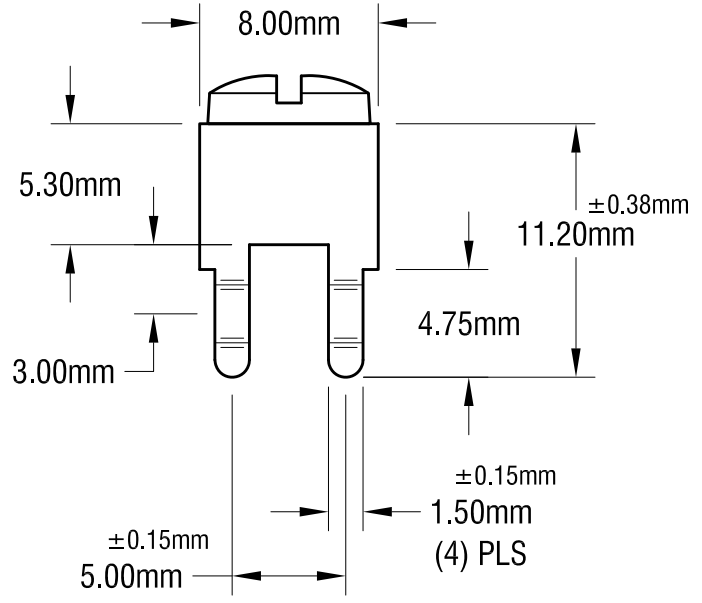

MOUNTING DETAIL

M3 x 0.5
6.00mm LONG
CAPTIVATED SCREW

SCREW TERMINAL W / COLORED SCREW HEAD

PART NO.	HEAD COLOR	PART NO.	HEAD COLOR
7696-2	RED	7696-5	BLUE
7696-3	BLACK	7696-6	GREEN
7696-4	WHITE	7696-7	YELLOW

NOTE:

1. ALL DIMENSIONS ARE IN MILLIMETERS.
2. TERMINAL:
MAT'L - 0.8mm TH'K BRASS, MATTE TIN PLATE
- SCREW:
MAT'L - BRASS, NICKEL PLATE

KEYSTONE ELECTRONICS CORP.

www.keyelco.com • NEW HYDE PARK, NY 11040 • Tel (516) 328-7500

PART NAME			
PC METRIC SCREW TERMINAL			
MATERIAL			
AS NOTED			
FINISH		DRN BY	DATE
AS NOTED		NT	4.27.12
		APP'D	SCALE
			3X
TOLERANCES	INCH	[MM]	CODE
DECIMAL	±	[± 0.25]	C
ANGULAR	± 1°		
UNLESS OTHERWISE SPECIFIED			
DWG NO.		7696-2 - 7696-7	