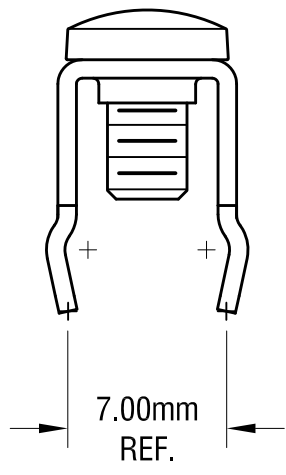

MOUNTING DETAIL

M3 x 0.5
6.00mm LONG
CAPTIVATED SCREW

SCREW TERMINAL W / COLORED SCREW HEAD

PART NO.	HEAD COLOR	PART NO.	HEAD COLOR
7696-2	RED	7696-5	BLUE
7696-3	BLACK	7696-6	GREEN
7696-4	WHITE	7696-7	YELLOW

NOTE:

1. ALL DIMENSIONS ARE IN MILLIMETERS.
2. TERMINAL:
MAT'L - 0.8mm TH'K BRASS, MATTE TIN PLATE
- SCREW:
MAT'L - BRASS, NICKEL PLATE

KEYSTONE ELECTRONICS CORP.

www.keyelco.com • NEW HYDE PARK, NY 11040 • Tel (516) 328-7500

PART NAME			
PC METRIC SCREW TERMINAL			
MATERIAL			
AS NOTED			
FINISH		DRN BY	DATE
AS NOTED		NT	4.27.12
		APP'D	SCALE
			3X
TOLERANCES	INCH	[MM]	CODE
DECIMAL	±	[± 0.25]	C
ANGULAR	± 1°		
UNLESS OTHERWISE SPECIFIED			
DWG NO.		7696-2 - 7696-7	