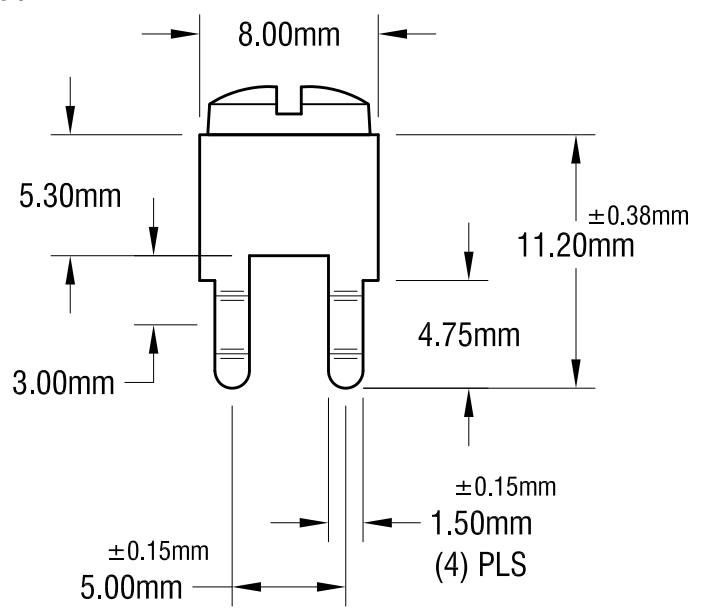

MOUNTING DETAIL

M3 x 0.5
6.00mm LONG
CAPTIVATED SCREW

SCREW TERMINAL W / COLORED SCREW HEAD

PART NO.	HEAD COLOR	PART NO.	HEAD COLOR
7696-2	RED	7696-5	BLUE
7696-3	BLACK	7696-6	GREEN
7696-4	WHITE	7696-7	YELLOW

- NOTE:**
- ALL DIMENSIONS ARE IN MILLIMETERS.
 - TERMINAL:
MAT'L - 0.8mm TH'K BRASS, MATTE TIN PLATE
 - SCREW:
MAT'L - BRASS, NICKEL PLATE

KEYSTONE ELECTRONICS CORP.
www.keyelco.com • NEW HYDE PARK, NY 11040 • Tel (516) 328-7500

PART NAME: **PC METRIC SCREW TERMINAL**

MATERIAL: **AS NOTED**

FINISH: AS NOTED	DRN BY: NT	DATE: 4.27.12
	APP'D:	SCALE: 3X

TOLERANCES: INCH [MM] CODE: **C**

DECIMAL: ± [± 0.25]

ANGULAR: ± 1°

UNLESS OTHERWISE SPECIFIED