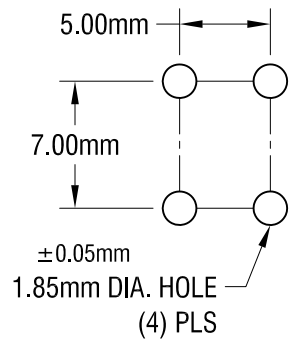

MOUNTING DETAIL

M3 x 0.5
6.00mm LONG
CAPTIVATED SCREW

SCREW TERMINAL W / COLORED SCREW HEAD

PART NO.	HEAD COLOR	PART NO.	HEAD COLOR
7696-2	RED	7696-5	BLUE
7696-3	BLACK	7696-6	GREEN
7696-4	WHITE	7696-7	YELLOW

- NOTE:**
- ALL DIMENSIONS ARE IN MILLIMETERS.
 - TERMINAL:
MAT'L - 0.8mm TH'K BRASS, MATTE TIN PLATE
 - SCREW:
MAT'L - BRASS, NICKEL PLATE

KEYSTONE ELECTRONICS CORP.
www.keyelco.com • NEW HYDE PARK, NY 11040 • Tel (516) 328-7500

PART NAME: **PC METRIC SCREW TERMINAL**

MATERIAL: **AS NOTED**

FINISH: AS NOTED	DRN BY: NT	DATE: 4.27.12
	APP'D:	SCALE: 3X

TOLERANCES: INCH [MM] CODE: **C**

DECIMAL: ± [± 0.25]

ANGULAR: ± 1°

UNLESS OTHERWISE SPECIFIED