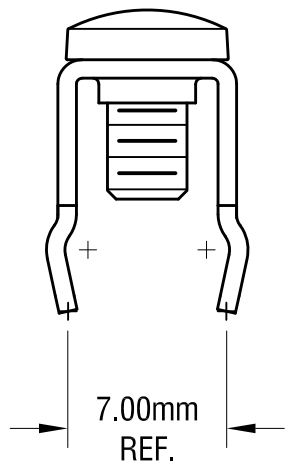

MOUNTING DETAIL

M3 x 0.5
6.00mm LONG
CAPTIVATED SCREW

SCREW TERMINAL W / COLORED SCREW HEAD

PART NO.	HEAD COLOR	PART NO.	HEAD COLOR
7696-2	RED	7696-5	BLUE
7696-3	BLACK	7696-6	GREEN
7696-4	WHITE	7696-7	YELLOW

- NOTE:**
- ALL DIMENSIONS ARE IN MILLIMETERS.
 - TERMINAL:
MAT'L - 0.8mm TH'K BRASS, MATTE TIN PLATE
 - SCREW:
MAT'L - BRASS, NICKEL PLATE

KEYSTONE ELECTRONICS CORP.
www.keyelco.com • NEW HYDE PARK, NY 11040 • Tel (516) 328-7500

PART NAME: **PC METRIC SCREW TERMINAL**

MATERIAL: **AS NOTED**

FINISH: AS NOTED	DRN BY: NT	DATE: 4.27.12
	APP'D:	SCALE: 3X

TOLERANCES: INCH [MM] CODE: **C**

DECIMAL: ± [± 0.25]

ANGULAR: ± 1°

UNLESS OTHERWISE SPECIFIED