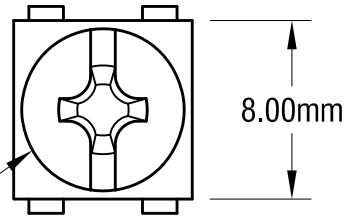

MOUNTING DETAIL

M3 x 0.5
6.00mm LONG
CAPTIVATED SCREW

SCREW TERMINAL W / COLORED SCREW HEAD

PART NO.	HEAD COLOR	PART NO.	HEAD COLOR
7696-2	RED	7696-5	BLUE
7696-3	BLACK	7696-6	GREEN
7696-4	WHITE	7696-7	YELLOW

- NOTE:**
- ALL DIMENSIONS ARE IN MILLIMETERS.
 - TERMINAL:
MAT'L - 0.8mm TH'K BRASS, MATTE TIN PLATE
 - SCREW:
MAT'L - BRASS, NICKEL PLATE

KEYSTONE ELECTRONICS CORP.
www.keyelco.com • NEW HYDE PARK, NY 11040 • Tel (516) 328-7500

PART NAME: **PC METRIC SCREW TERMINAL**

MATERIAL: **AS NOTED**

FINISH: AS NOTED	DRN BY: NT	DATE: 4.27.12
	APP'D:	SCALE: 3X

TOLERANCES: INCH [MM] CODE: **C**

DECIMAL: ± [± 0.25]

ANGULAR: ± 1°

UNLESS OTHERWISE SPECIFIED