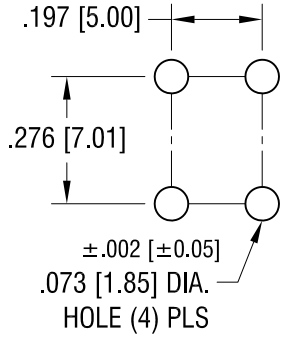

**MOUNTING DETAIL**

**EXTENDED PC SCREW TERMINAL WITH COLORED SCREW HEAD**

PART NO.	HEAD COLOR	PART NO.	HEAD COLOR
7697-2	RED	7697-5	BLUE
7697-3	BLACK	7697-6	GREEN
7697-4	WHITE	7697-7	YELLOW

**NOTE:**  
 1. TERMINAL:  
 MAT'L - .032 [0.81] TH'K BRASS, MATTE TIN PLATE  
 SCREW : ONE (1) 6-32 x 1/4 L., SUPPLIED LOOSE.  
 MAT'L - BRASS, NICKEL PLATE

TOLERANCES INCH [MM]  
 DECIMAL ±.010 [±0.25]  
 ANGULAR ± 1°  
 UNLESS OTHERWISE SPECIFIED

CODE  
 DWG NO.  
**7697-2 - 7697-7**

DATE	DESCRIPTION	REV.
7.14.09	CHANGE AS PER ECN 09-100	B
1.3.08	CHANGE AS PER ECN 08-028	A