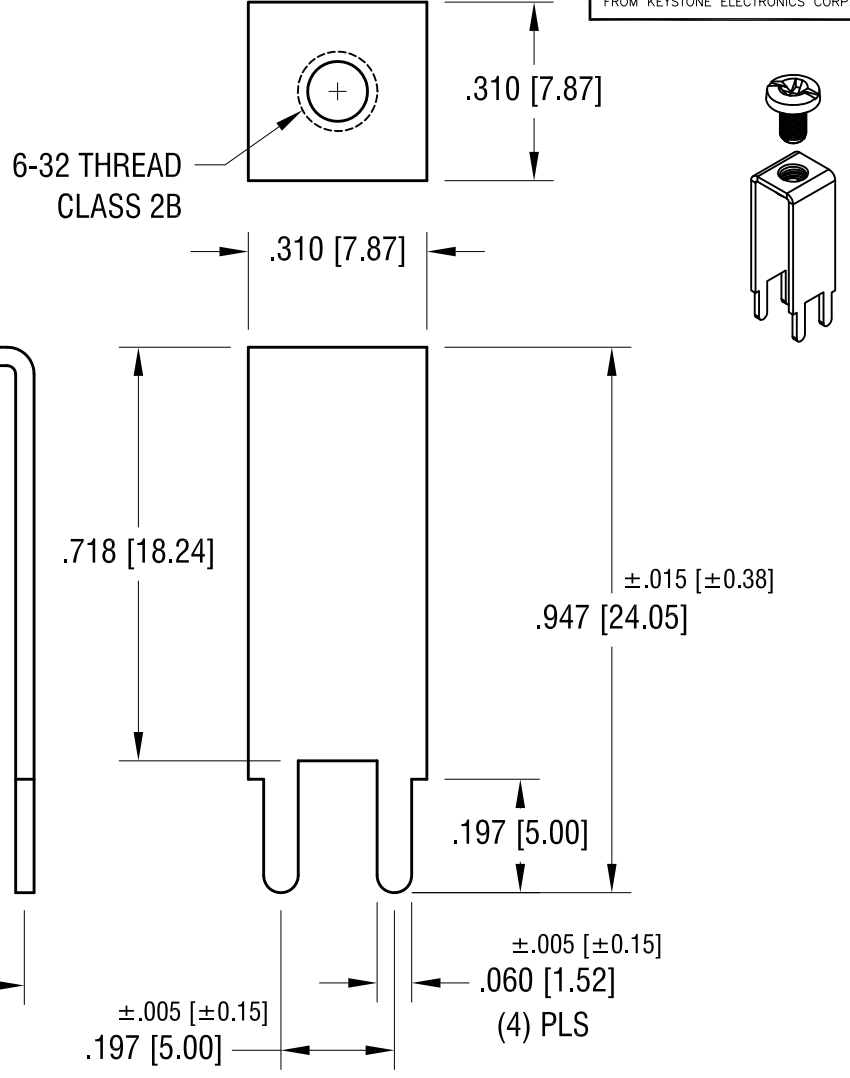

**MOUNTING DETAIL**

**EXTENDED PC SCREW TERMINAL WITH COLORED SCREW HEAD**

PART NO.	HEAD COLOR	PART NO.	HEAD COLOR
7697-2	RED	7697-5	BLUE
7697-3	BLACK	7697-6	GREEN
7697-4	WHITE	7697-7	YELLOW

**NOTE:**  
 1. TERMINAL:  
 MAT'L - .032 [0.81] TH'K BRASS, MATTE TIN PLATE  
 SCREW : ONE (1) 6-32 x 1/4 L., SUPPLIED LOOSE.  
 MAT'L - BRASS, NICKEL PLATE

**KEYSTONE ELECTRONICS CORP.**  
 www.keyelco.com • ASTORIA, N.Y. 11105-2017 • Tel (718) 956-8900

PART NAME  
 EXTENDED PC SCREW TERMINAL WITH COLORED SCREW HEAD

MATERIAL  
 AS NOTED

FINISH AS NOTED	DRN BY BOONE	DATE 10.1.03
	APP'D	SCALE 3X

TOLERANCES INCH [MM]  
 DECIMAL ±.010 [±0.25]  
 ANGULAR ± 1°  
 UNLESS OTHERWISE SPECIFIED

CODE  
 DWG NO.  
**7697-2 - 7697-7**

DATE	DESCRIPTION	REV.
7.14.09	CHANGE AS PER ECN 09-100	B
1.3.08	CHANGE AS PER ECN 08-028	A