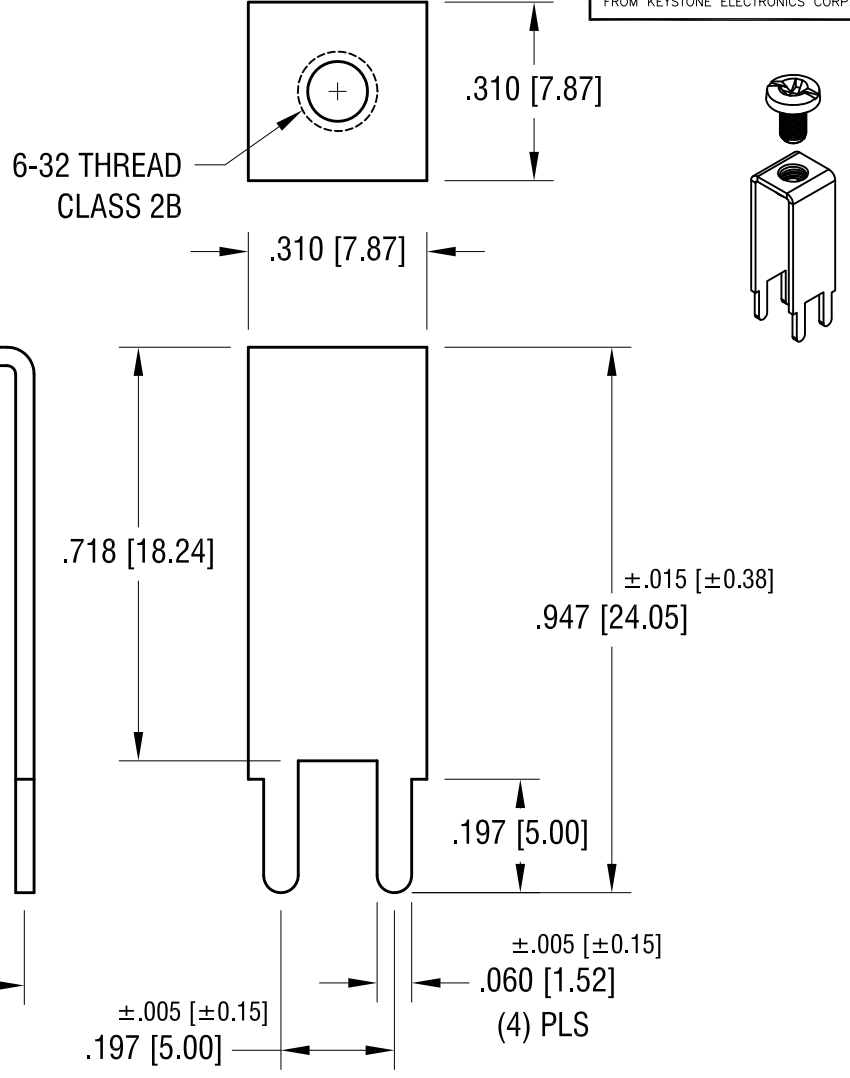

MOUNTING DETAIL

EXTENDED PC SCREW TERMINAL WITH COLORED SCREW HEAD

NOTE:

- 1. TERMINAL:
 MAT'L - .032 [0.81] TH'K BRASS, MATTE TIN PLATE
 SCREW : ONE (1) 6-32 x 1/4 L., SUPPLIED LOOSE.
 MAT'L - BRASS, NICKEL PLATE

PART NO.	HEAD COLOR	PART NO.	HEAD COLOR
7697-2	RED	7697-5	BLUE
7697-3	BLACK	7697-6	GREEN
7697-4	WHITE	7697-7	YELLOW

KEYSTONE ELECTRONICS CORP.

www.keyelco.com • ASTORIA, N.Y. 11105-2017 • Tel (718) 956-8900

PART NAME
 EXTENDED PC SCREW TERMINAL WITH COLORED SCREW HEAD

MATERIAL
 AS NOTED

FINISH AS NOTED	DRN BY	BOONE	DATE	10.1.03
	APP'D		SCALE	3X

TOLERANCES INCH [MM]	CODE	DWG NO.
DECIMAL ±.010 [±0.25]	C	7697-2 - 7697-7
ANGULAR ± 1° UNLESS OTHERWISE SPECIFIED		