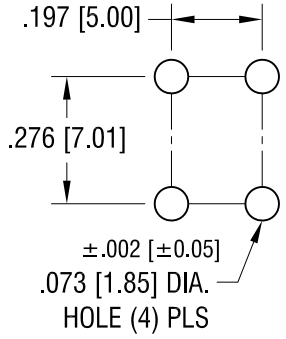

MOUNTING DETAIL

EXTENDED PC SCREW TERMINAL WITH COLORED SCREW HEAD

NOTE:

- 1. TERMINAL:
 MAT'L - .032 [0.81] TH'K BRASS, MATTE TIN PLATE
 SCREW : ONE (1) 6-32 x 1/4 L., SUPPLIED LOOSE.
 MAT'L - BRASS, NICKEL PLATE

PART NAME
 EXTENDED PC SCREW TERMINAL WITH COLORED SCREW HEAD

MATERIAL
 AS NOTED

FINISH AS NOTED	DRN BY	BOONE	DATE	10.1.03
	APP'D		SCALE	3X

TOLERANCES INCH [MM]	CODE	DWG NO.
DECIMAL ±.010 [±0.25]	C	7697-2 - 7697-7
ANGULAR ± 1° UNLESS OTHERWISE SPECIFIED		