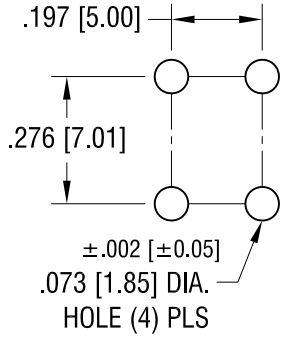

MOUNTING DETAIL

EXTENDED PC SCREW TERMINAL WITH COLORED SCREW HEAD

NOTE:

- 1. TERMINAL:
 MAT'L - .032 [0.81] TH'K BRASS, MATTE TIN PLATE
 SCREW : ONE (1) 6-32 x 1/4 L., SUPPLIED LOOSE.
 MAT'L - BRASS, NICKEL PLATE

PART NAME
 EXTENDED PC SCREW TERMINAL WITH COLORED SCREW HEAD

MATERIAL
 AS NOTED

FINISH AS NOTED	DRN BY	BOONE	DATE	10.1.03
	APP'D		SCALE	3X

TOLERANCES INCH [MM]
 DECIMAL ±.010 [±0.25]
 ANGULAR ± 1°
 UNLESS OTHERWISE SPECIFIED