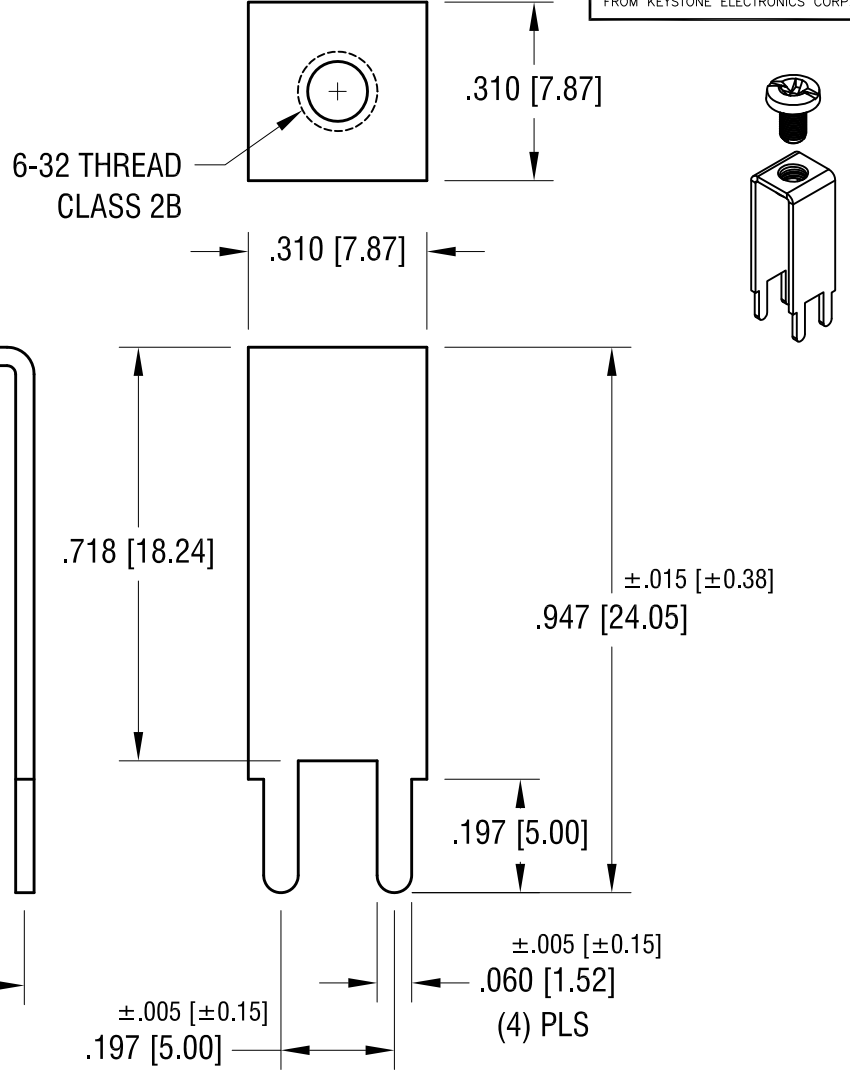

MOUNTING DETAIL

EXTENDED PC SCREW TERMINAL WITH COLORED SCREW HEAD

NOTE:

- 1. TERMINAL:
 MAT'L - .032 [0.81] TH'K BRASS, MATTE TIN PLATE
 SCREW : ONE (1) 6-32 x 1/4 L., SUPPLIED LOOSE.
 MAT'L - BRASS, NICKEL PLATE

PART NO.	HEAD COLOR	PART NO.	HEAD COLOR
7697-2	RED	7697-5	BLUE
7697-3	BLACK	7697-6	GREEN
7697-4	WHITE	7697-7	YELLOW

KEYSTONE ELECTRONICS CORP.
 www.keyelco.com • ASTORIA, N.Y. 11105-2017 • Tel (718) 956-8900

PART NAME
 EXTENDED PC SCREW TERMINAL WITH COLORED SCREW HEAD

MATERIAL
 AS NOTED

FINISH AS NOTED	DRN BY	BOONE	DATE	10.1.03
	APP'D		SCALE	3X

TOLERANCES INCH [MM]
 DECIMAL ±.010 [±0.25]
 ANGULAR ± 1°
 UNLESS OTHERWISE SPECIFIED

CODE
 DWG NO.
7697-2 - 7697-7

DATE	DESCRIPTION	REV.
7.14.09	CHANGE AS PER ECN 09-100	B
1.3.08	CHANGE AS PER ECN 08-028	A

X-ON Electronics

Largest Supplier of Electrical and Electronic Components

Click to view similar products for [Terminals](#) category: