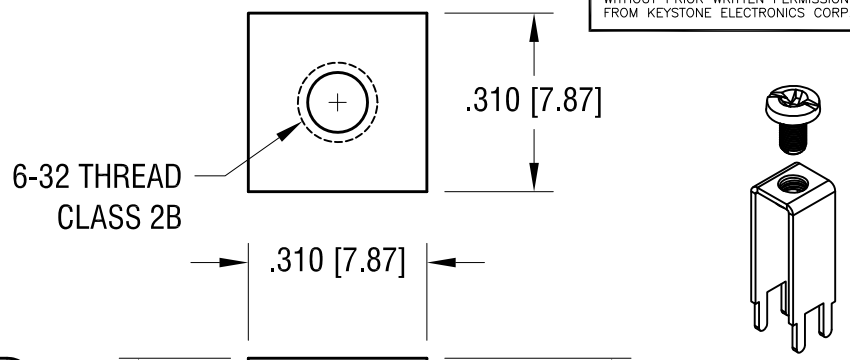

MOUNTING DETAIL

EXTENDED PC SCREW TERMINAL WITH COLORED SCREW HEAD

NOTE:

- 1. TERMINAL:
 MAT'L - .032 [0.81] TH'K BRASS, MATTE TIN PLATE
 SCREW : ONE (1) 6-32 x 1/4 L., SUPPLIED LOOSE.
 MAT'L - BRASS, NICKEL PLATE

PART NAME
 EXTENDED PC SCREW TERMINAL WITH COLORED SCREW HEAD

MATERIAL
 AS NOTED

FINISH AS NOTED	DRN BY	BOONE	DATE	10.1.03
	APP'D		SCALE	3X

TOLERANCES INCH [MM]	CODE	DWG NO.
DECIMAL ±.010 [±0.25]	C	7697-2 - 7697-7
ANGULAR ± 1° UNLESS OTHERWISE SPECIFIED		