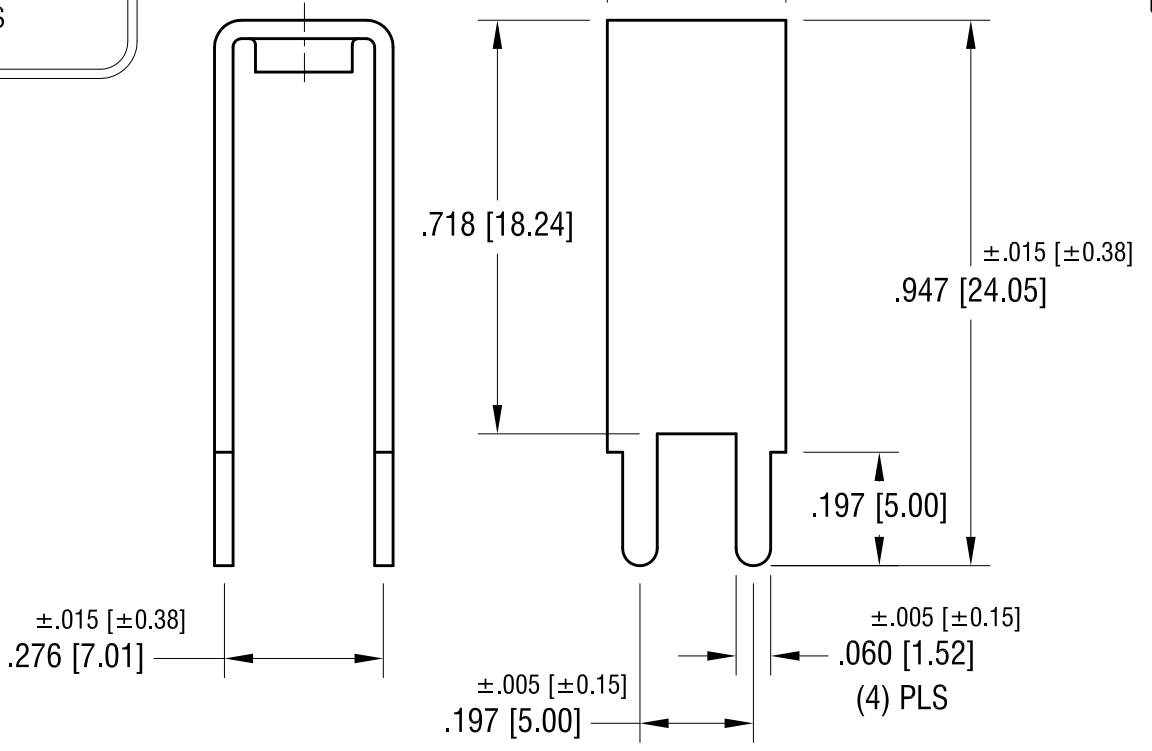

MOUNTING DETAIL

EXTENDED PC SCREW TERMINAL WITH COLORED SCREW HEAD

NOTE:

- 1. TERMINAL:
 MAT'L - .032 [0.81] TH'K BRASS, MATTE TIN PLATE
 SCREW : ONE (1) 6-32 x 1/4 L., SUPPLIED LOOSE.
 MAT'L - BRASS, NICKEL PLATE

PART NAME
 EXTENDED PC SCREW TERMINAL WITH COLORED SCREW HEAD

MATERIAL
 AS NOTED

FINISH AS NOTED	DRN BY	BOONE	DATE	10.1.03
	APP'D		SCALE	3X

TOLERANCES INCH [MM]	CODE	DWG NO.
DECIMAL ±.010 [±0.25]	C	7697-2 - 7697-7
ANGULAR ± 1° UNLESS OTHERWISE SPECIFIED		