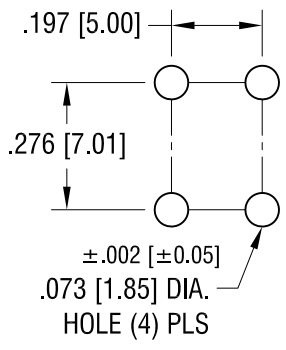

MOUNTING DETAIL

EXTENDED PC SCREW TERMINAL WITH COLORED SCREW HEAD

NOTE:

- 1. TERMINAL:
 MAT'L - .032 [0.81] TH'K BRASS, MATTE TIN PLATE
 SCREW : ONE (1) 6-32 x 1/4 L., SUPPLIED LOOSE.
 MAT'L - BRASS, NICKEL PLATE

PART NAME
 EXTENDED PC SCREW TERMINAL WITH COLORED SCREW HEAD

MATERIAL
 AS NOTED

FINISH AS NOTED	DRN BY	BOONE	DATE	10.1.03
	APP'D		SCALE	3X

TOLERANCES INCH [MM]	CODE	DWG NO.
DECIMAL ±.010 [±0.25]	C	7697-2 - 7697-7
ANGULAR ± 1° UNLESS OTHERWISE SPECIFIED		