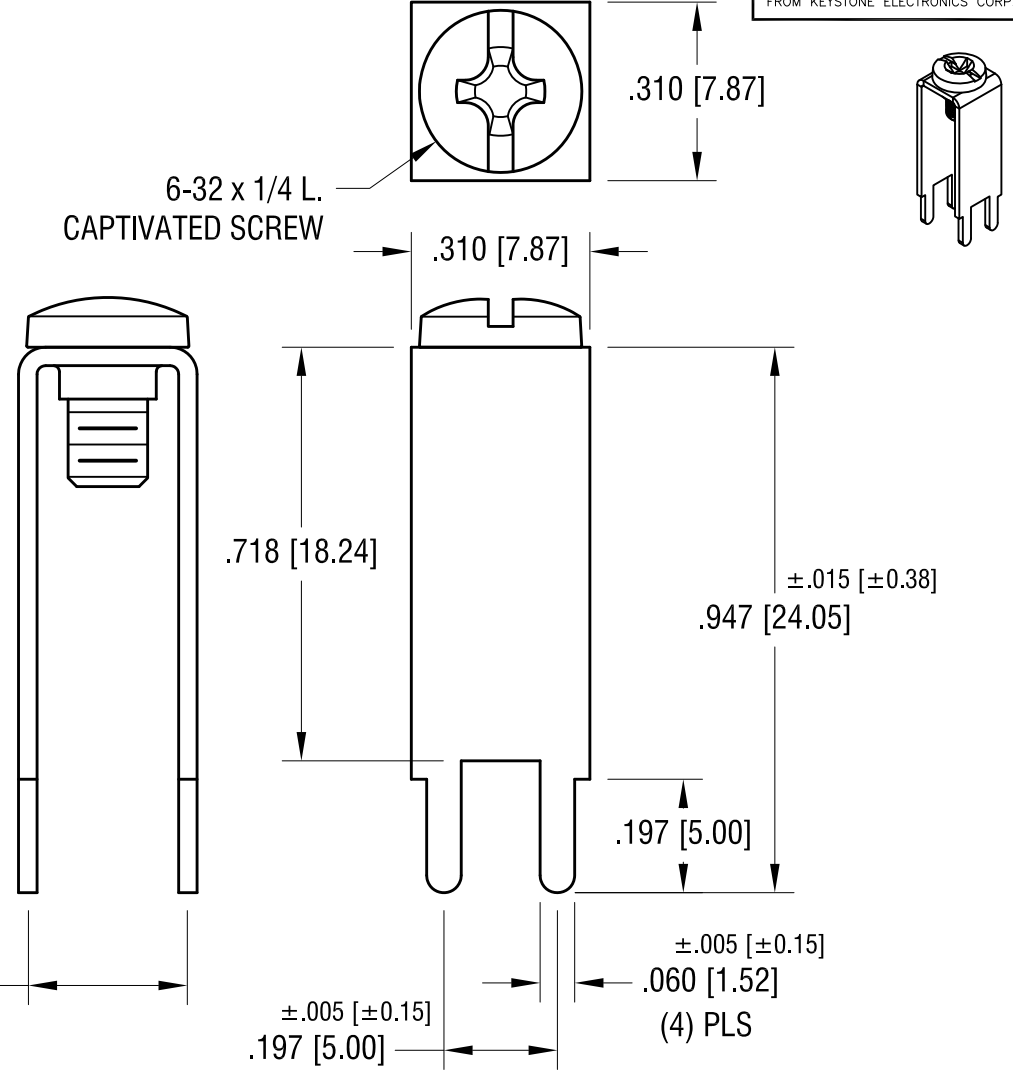

MOUNTING DETAIL

6-32 x 1/4 L. CAPTIVATED SCREW

EXTENDED PC SCREW TERMINAL WITH COLORED SCREW HEAD

PART NO.	HEAD COLOR	PART NO.	HEAD COLOR
7699-2	RED	7699-5	BLUE
7699-3	BLACK	7699-6	GREEN
7699-4	WHITE	7699-7	YELLOW

NOTES:

- 1. TERMINAL:
MAT'L - .032 [0.81] TH'K BRASS, MATTE TIN PLATE
- SCREW:
MAT'L - BRASS, NICKEL PLATE

7.14.09	CHANGE AS PER ECN 09-100	B
1.7.08	CHANGE AS PER ECN 08-039	A
DATE	DESCRIPTION	REV.

KEYSTONE ELECTRONICS CORP.
 www.keyelco.com • ASTORIA, N.Y. 11105-2017 • Tel (718) 956-8900

PART NAME
 EXTENDED PC SCREW TERMINAL WITH COLORED SCREW HEAD

MATERIAL
 AS NOTED

FINISH AS NOTED	DRN BY BOONE	DATE 10.1.03
	APP'D	SCALE 3X

TOLERANCES INCH [MM]
 DECIMAL ±.010 [±0.25]
 ANGULAR ± 1°
 UNLESS OTHERWISE SPECIFIED