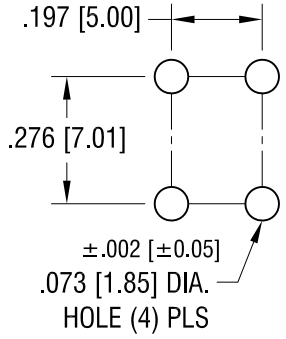

MOUNTING DETAIL

6-32 x 1/4 L. CAPTIVATED SCREW

EXTENDED PC SCREW TERMINAL WITH COLORED SCREW HEAD

PART NO.	HEAD COLOR	PART NO.	HEAD COLOR
7699-2	RED	7699-5	BLUE
7699-3	BLACK	7699-6	GREEN
7699-4	WHITE	7699-7	YELLOW

NOTES:

- 1. TERMINAL:
MAT'L - .032 [0.81] TH'K BRASS, MATTE TIN PLATE
- SCREW:
MAT'L - BRASS, NICKEL PLATE

7.14.09	CHANGE AS PER ECN 09-100	B
1.7.08	CHANGE AS PER ECN 08-039	A
DATE	DESCRIPTION	REV.

KEYSTONE ELECTRONICS CORP.
 www.keyelco.com • ASTORIA, N.Y. 11105-2017 • Tel (718) 956-8900

PART NAME
 EXTENDED PC SCREW TERMINAL WITH COLORED SCREW HEAD

MATERIAL
 AS NOTED

FINISH AS NOTED	DRN BY BOONE	DATE 10.1.03
	APP'D	SCALE 3X

TOLERANCES INCH [MM]
 DECIMAL ±.010 [±0.25]
 ANGULAR ± 1°
 UNLESS OTHERWISE SPECIFIED